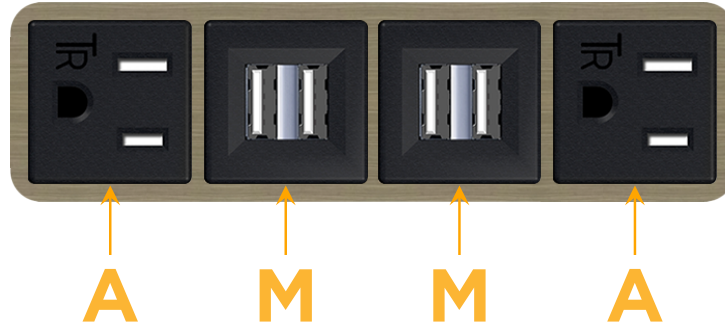

Bezel Finish: **ANTIQUED ARCHITECTURAL BRONZE (ABS)**

Custom Finishes Available M-POWER-4T-AMMA-BZ5AAB

Features:

Module/Port Options:

- A** Tamper Resistant AC Receptacle
- E** USB-A & USB-C (20W)
- M** Double USB-A (Fast Charging Ports - 18W)
- H** HDMI
- 6** CAT 6
- 12** RJ 12
- X** Switched AC
- Y** 3-Way Switch (Low Voltage)
- V** USB-C (45W High Speed Charging Port)
- S** USB-C (25W High Speed Charging Port)
- R** Switched AC (Rocker Switch)
- D** Dimmer Switch

Plug:

Supplied with Low Profile Flat 45° Angle 120 VAC Plug

Optional Standard Straight 120 VAC Plug

Optional Straight 120 VAC Pass-through Plug

- CLEAN, COMPACT DESIGN
- STREAMLINED
- LOW PROFILE
- SIDE-EXITING CORDS
- PLUG & PLAY
- 6' AC CORD & PLUG (FLAT PLUG STANDARD)
- CUSTOMIZABLE CONFIGURATIONS AND FINISHES
- UL LISTED FOR MOUNTING IN FURNITURE
- 15A

M-POWER-4T

AC POWER & DATA CONNECTIVITY SOLUTION

M-POWER-4T-AMMA-BZ5AAB

Specs:

Modules/Ports:

- A** Tamper Resistant AC Receptacle
- M** Double USB-A (Fast Charging Ports - 18W)

Distributed by

Mormax Company, Inc.