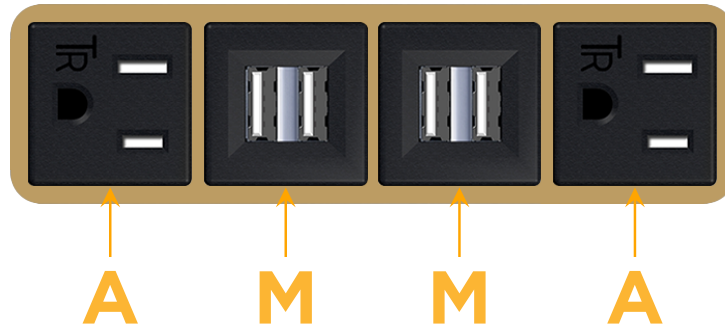

sales@mormax.com

mormax.com

Metro Light & Power's line of power & data solutions offers sophisticated design elements combined with greater ease of installation. Streamlined and low-profile, enhanced by side-exiting cords, our outlets advance the industry with their cutting edge look and feel. We believe flexibility is key, and we provide a variety of mounting options, including the ability to mount in limited spaces. Our outlets are available in many finishes and configurations, in addition to a custom color and finish capability for our clients.

Bezel Finish: **BRASS (ABS)**

Custom Finishes Available M-POWER-4T-AMMA-BRAB

Features:

Module/Port Options:

- A** Tamper Resistant AC Receptacle
- E** USB-A & USB-C (20W)
- M** Double USB-A (Fast Charging Ports - 18W)
- H** HDMI
- 6** CAT 6
- 12** RJ 12
- X** Switched AC
- Y** 3-Way Switch (Low Voltage)
- V** USB-C (45W High Speed Charging Port)
- S** USB-C (25W High Speed Charging Port)
- R** Switched AC (Rocker Switch)
- D** Dimmer Switch

Plug:

Supplied with Low Profile Flat 45° Angle 120 VAC Plug

Optional Standard Straight 120 VAC Plug

Optional Straight 120 VAC Pass-through Plug

- CLEAN, COMPACT DESIGN
- STREAMLINED
- LOW PROFILE
- SIDE-EXITING CORDS
- PLUG & PLAY
- 6' AC CORD & PLUG (FLAT PLUG STANDARD)
- CUSTOMIZABLE CONFIGURATIONS AND FINISHES
- UL LISTED FOR MOUNTING IN FURNITURE
- 15A

M-POWER-4T

AC POWER & DATA CONNECTIVITY SOLUTION

M-POWER-4T-AMMA-BRAB

Specs:

Modules/Ports:

- A** Tamper Resistant AC Receptacle
- M** Double USB-A (Fast Charging Ports - 18W)

Distributed by

Mormax Company, Inc.