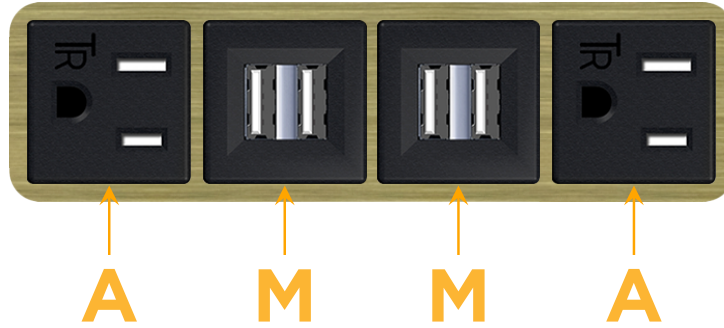

Bezel Finish: **BRASS ANTIQUED (ABS)**

Custom Finishes Available M-POWER-4T-AMMA-BRAAB

Features:

Module/Port Options:

- A** Tamper Resistant AC Receptacle
- E** USB-A & USB-C (20W)
- M** Double USB-A (Fast Charging Ports - 18W)
- H** HDMI
- 6** CAT 6
- 12** RJ 12
- X** Switched AC
- Y** 3-Way Switch (Low Voltage)
- V** USB-C (45W High Speed Charging Port)
- S** USB-C (25W High Speed Charging Port)
- R** Switched AC (Rocker Switch)
- D** Dimmer Switch

Plug:

Supplied with Low Profile Flat 45° Angle 120 VAC Plug

Optional Standard Straight 120 VAC Plug

Optional Straight 120 VAC Pass-through Plug

- CLEAN, COMPACT DESIGN
- STREAMLINED
- LOW PROFILE
- SIDE-EXITING CORDS
- PLUG & PLAY
- 6' AC CORD & PLUG (FLAT PLUG STANDARD)
- CUSTOMIZABLE CONFIGURATIONS AND FINISHES
- UL LISTED FOR MOUNTING IN FURNITURE
- 15A

M-POWER-4T

AC POWER & DATA CONNECTIVITY SOLUTION

M-POWER-4T-AMMA-BRAAB

Specs:

Modules/Ports:

- A** Tamper Resistant AC Receptacle
- M** Double USB-A (Fast Charging Ports - 18W)

Distributed by

Mormax Company, Inc.