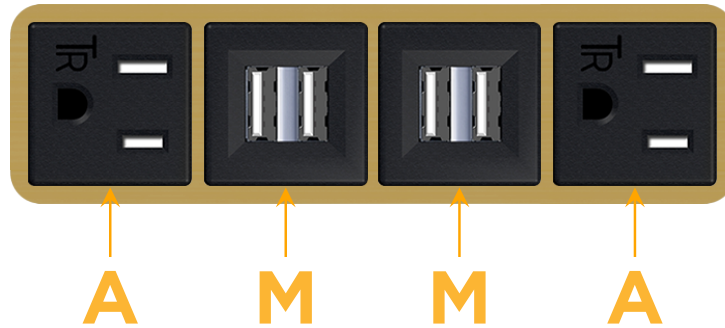

M-POWER-4T

AC POWER & DATA CONNECTIVITY SOLUTION

M-POWER-4T-AMMA-BR4B

Distributed by

Mormax Company, Inc.

8 Westchester Plaza

Elmsford, NY 10523

914-699-0101

sales@mormax.com

mormax.com

Metro Light & Power's line of power & data solutions offers sophisticated design elements combined with greater ease of installation. Streamlined and low-profile, enhanced by side-exiting cords, our outlets advance the industry with their cutting edge look and feel. We believe flexibility is key, and we provide a variety of mounting options, including the ability to mount in limited spaces. Our outlets are available in many finishes and configurations, in addition to a custom color and finish capability for our clients.

Bezel Finish: **SOLID BRASS BRUSHED**

Custom Finishes Available M-POWER-4T-AMMA-BR4B

Features:

Module/Port Options:

- **A** Tamper Resistant AC Receptacle
- **E** USB-A & USB-C (20W)
- **M** Double USB-A (Fast Charging Ports - 18W)
- **H** HDMI
- **6** CAT 6
- **12** RJ 12
- **X** Switched AC
- **Y** 3-Way Switch (Low Voltage)
- **V** USB-C (45W High Speed Charging Port)
- **S** USB-C (25W High Speed Charging Port)
- **R** Switched AC (Rocker Switch)
- **D** Dimmer Switch

Plug:

Supplied with Low Profile Flat 45° Angle 120 VAC Plug

Optional Standard Straight 120 VAC Plug

Optional Straight 120 VAC Pass-through Plug

- CLEAN, COMPACT DESIGN
- STREAMLINED
- LOW PROFILE
- SIDE-EXITING CORDS
- PLUG & PLAY
- 6' AC CORD & PLUG (FLAT PLUG STANDARD)
- CUSTOMIZABLE CONFIGURATIONS AND FINISHES
- UL LISTED FOR MOUNTING IN FURNITURE
- 15A