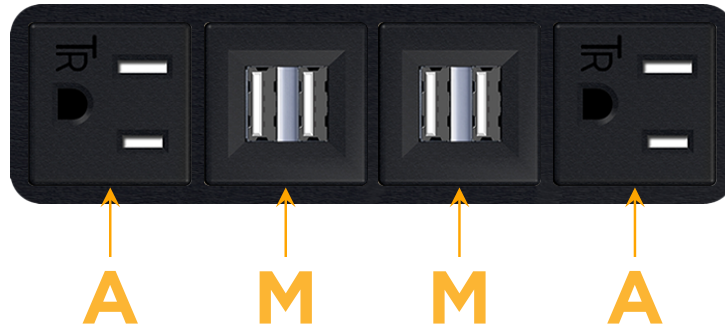

sales@mormax.com

mormax.com

Metro Light & Power's line of power & data solutions offers sophisticated design elements combined with greater ease of installation. Streamlined and low-profile, enhanced by side-exiting cords, our outlets advance the industry with their cutting edge look and feel. We believe flexibility is key, and we provide a variety of mounting options, including the ability to mount in limited spaces. Our outlets are available in many finishes and configurations, in addition to a custom color and finish capability for our clients.

Bezel Finish: **BLACK (ABS)**

Custom Finishes Available M-POWER-4T-AMMA-BAB

Features:

Module/Port Options:

- A** Tamper Resistant AC Receptacle
- E** USB-A & USB-C (20W)
- M** Double USB-A (Fast Charging Ports - 18W)
- H** HDMI
- 6** CAT 6
- 12** RJ 12
- X** Switched AC
- Y** 3-Way Switch (Low Voltage)
- V** USB-C (45W High Speed Charging Port)
- S** USB-C (25W High Speed Charging Port)
- R** Switched AC (Rocker Switch)
- D** Dimmer Switch

Plug:

Supplied with Low Profile Flat 45° Angle 120 VAC Plug

Optional Standard Straight 120 VAC Plug

Optional Straight 120 VAC Pass-through Plug

- CLEAN, COMPACT DESIGN
- STREAMLINED
- LOW PROFILE
- SIDE-EXITING CORDS
- PLUG & PLAY
- 6' AC CORD & PLUG (FLAT PLUG STANDARD)
- CUSTOMIZABLE CONFIGURATIONS AND FINISHES
- UL LISTED FOR MOUNTING IN FURNITURE
- 15A

M-POWER-4T

AC POWER & DATA CONNECTIVITY SOLUTION

M-POWER-4T-AMMA-BAB

Specs:

Modules/Ports:

- A** Tamper Resistant AC Receptacle
- M** Double USB-A (Fast Charging Ports - 18W)

Distributed by

Mormax Company, Inc.