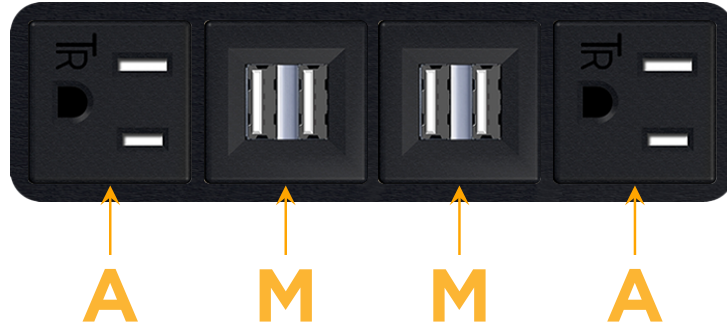

Bezel Finish: **SATIN BLACK (ABS)**

Custom Finishes Available M-POWER-4T-AMMA-B2AB

Features:

Module/Port Options:

- A** Tamper Resistant AC Receptacle
- E** USB-A & USB-C (20W)
- M** Double USB-A (Fast Charging Ports - 18W)
- H** HDMI
- 6** CAT 6
- 12** RJ 12
- X** Switched AC
- Y** 3-Way Switch (Low Voltage)
- V** USB-C (45W High Speed Charging Port)
- S** USB-C (25W High Speed Charging Port)
- R** Switched AC (Rocker Switch)
- D** Dimmer Switch

Plug:

Supplied with Low Profile Flat 45° Angle 120 VAC Plug

Optional Standard Straight 120 VAC Plug

Optional Straight 120 VAC Pass-through Plug

- CLEAN, COMPACT DESIGN
- STREAMLINED
- LOW PROFILE
- SIDE-EXITING CORDS
- PLUG & PLAY
- 6' AC CORD & PLUG (FLAT PLUG STANDARD)
- CUSTOMIZABLE CONFIGURATIONS AND FINISHES
- UL LISTED FOR MOUNTING IN FURNITURE
- 15A

M-POWER-4T

AC POWER & DATA CONNECTIVITY SOLUTION

M-POWER-4T-AMMA-B2AB

Specs:

Modules/Ports:

- A** Tamper Resistant AC Receptacle
- M** Double USB-A (Fast Charging Ports - 18W)

Distributed by

Mormax Company, Inc.