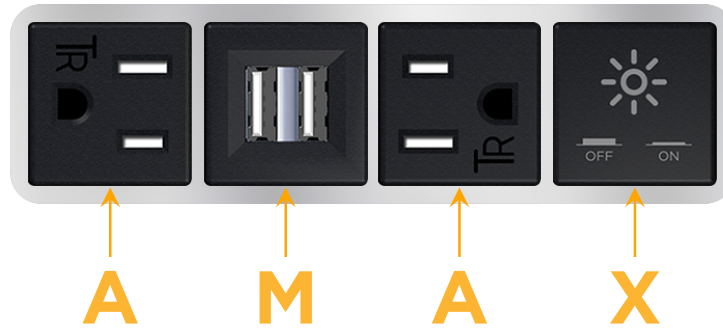

M-POWER-4T

AC POWER & DATA CONNECTIVITY SOLUTION

M-POWER-4T-AMAX-SS8B

Distributed by

Mormax Company, Inc.

8 Westchester Plaza

Elmsford, NY 10523

914-699-0101

sales@mormax.com

mormax.com

Metro Light & Power's line of power & data solutions offers sophisticated design elements combined with greater ease of installation. Streamlined and low-profile, enhanced by side-exiting cords, our outlets advance the industry with their cutting edge look and feel. We believe flexibility is key, and we provide a variety of mounting options, including the ability to mount in limited spaces. Our outlets are available in many finishes and configurations, in addition to a custom color and finish capability for our clients.

Bezel Finish: **STAINLESS STEEL MIRROR FINISH**

Custom Finishes Available M-POWER-4T-AMAX-SS8B

Features:

Module/Port Options:

- **A** Tamper Resistant AC Receptacle
- **E** USB-A & USB-C (20W)
- **M** Double USB-A (Fast Charging Ports - 18W)
- **H** HDMI
- **6** CAT 6
- **12** RJ 12
- **X** Switched AC
- **Y** 3-Way Switch (Low Voltage)
- **V** USB-C (45W High Speed Charging Port)
- **S** USB-C (25W High Speed Charging Port)
- **R** Switched AC (Rocker Switch)
- **D** Dimmer Switch

Plug:

Supplied with Low Profile Flat 45° Angle 120 VAC Plug

Optional Standard Straight 120 VAC Plug

Optional Straight 120 VAC Pass-through Plug

- CLEAN, COMPACT DESIGN
- STREAMLINED
- LOW PROFILE
- SIDE-EXITING CORDS
- PLUG & PLAY
- 6' AC CORD & PLUG (FLAT PLUG STANDARD)
- CUSTOMIZABLE CONFIGURATIONS AND FINISHES
- UL LISTED FOR MOUNTING IN FURNITURE
- 15A