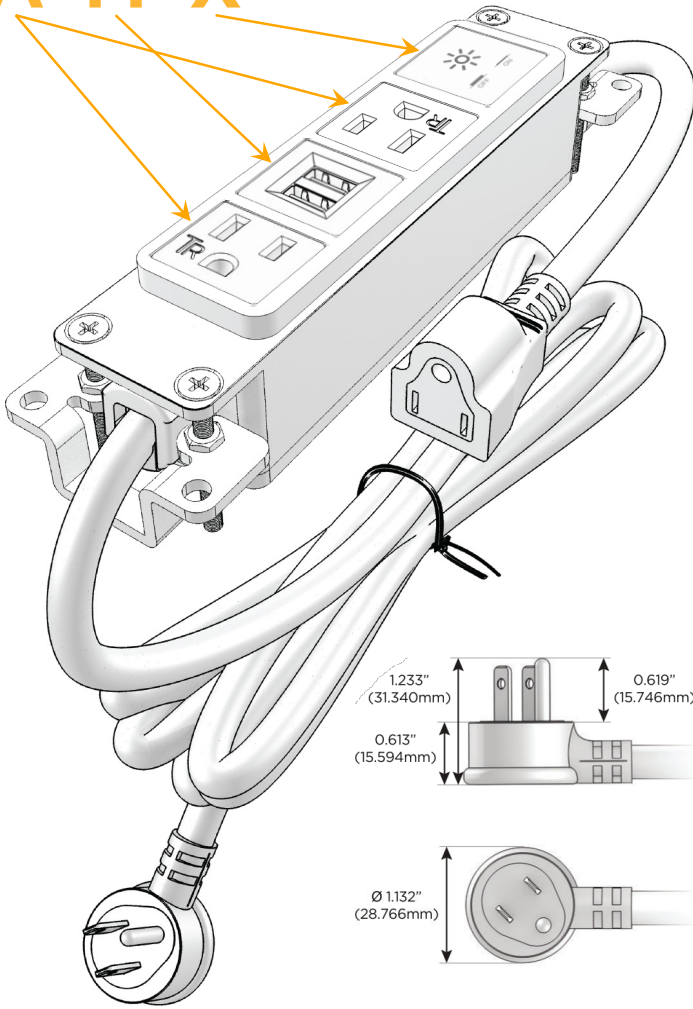

M-POWER-4T

AC POWER & DATA CONNECTIVITY SOLUTION

M-POWER-4T-AMAX-SS8B

Specs:

Modules/Ports:

- **A** Tamper Resistant AC Receptacle
- **M** Double USB-A (Fast Charging Ports - 18W)
- **X** Switched AC

A M X