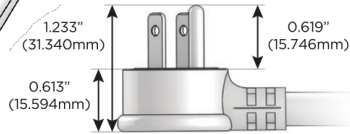

M-POWER-4T

AC POWER & DATA CONNECTIVITY SOLUTION

M-POWER-4T-AMAX-SS8B

Specs:

Modules/Ports:

- **A** Tamper Resistant AC Receptacle
- **M** Double USB-A (Fast Charging Ports - 18W)
- **X** Switched AC

A M X