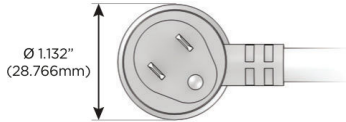

Plug:

Supplied with Low Profile Flat 45° Angle 120 VAC Plug

Optional Standard Straight 120 VAC Plug

Optional Straight 120 VAC Pass-through Plug

- CLEAN, COMPACT DESIGN
- STREAMLINED
- LOW PROFILE
- SIDE-EXITING CORDS
- PLUG & PLAY
- 6' AC CORD & PLUG (FLAT PLUG STANDARD)
- CUSTOMIZABLE CONFIGURATIONS AND FINISHES
- UL LISTED FOR MOUNTING IN FURNITURE
- 15A

M-POWER-4T

AC POWER & DATA CONNECTIVITY SOLUTION

M-POWER-4T-AMAX-SS4AB

Specs:

Modules/Ports:

- A** Tamper Resistant AC Receptacle
- M** Double USB-A (Fast Charging Ports - 18W)
- X** Switched AC

A M X

TOP