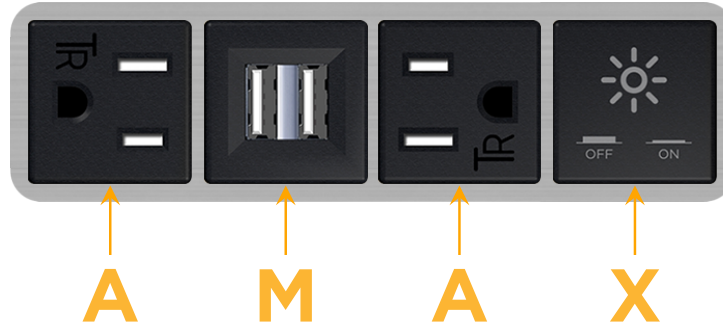

Bezel Finish: **BRUSHED STAINLESS (ABS)**

Custom Finishes Available M-POWER-4T-AMAX-SS4AB

Features:

Module/Port Options:

- A** Tamper Resistant AC Receptacle
- E** USB-A & USB-C (20W)
- M** Double USB-A (Fast Charging Ports - 18W)
- H** HDMI
- 6** CAT 6
- 12** RJ 12
- X** Switched AC
- Y** 3-Way Switch (Low Voltage)
- V** USB-C (45W High Speed Charging Port)
- S** USB-C (25W High Speed Charging Port)
- R** Switched AC (Rocker Switch)
- D** Dimmer Switch

Plug:

Supplied with Low Profile Flat 45° Angle 120 VAC Plug

Optional Standard Straight 120 VAC Plug

Optional Straight 120 VAC Pass-through Plug

- CLEAN, COMPACT DESIGN
- STREAMLINED
- LOW PROFILE
- SIDE-EXITING CORDS
- PLUG & PLAY
- 6' AC CORD & PLUG (FLAT PLUG STANDARD)
- CUSTOMIZABLE CONFIGURATIONS AND FINISHES
- UL LISTED FOR MOUNTING IN FURNITURE
- 15A

M-POWER-4T

AC POWER & DATA CONNECTIVITY SOLUTION

M-POWER-4T-AMAX-SS4AB

Specs:

Modules/Ports:

- A** Tamper Resistant AC Receptacle
- M** Double USB-A (Fast Charging Ports - 18W)
- X** Switched AC

A M X

TOP