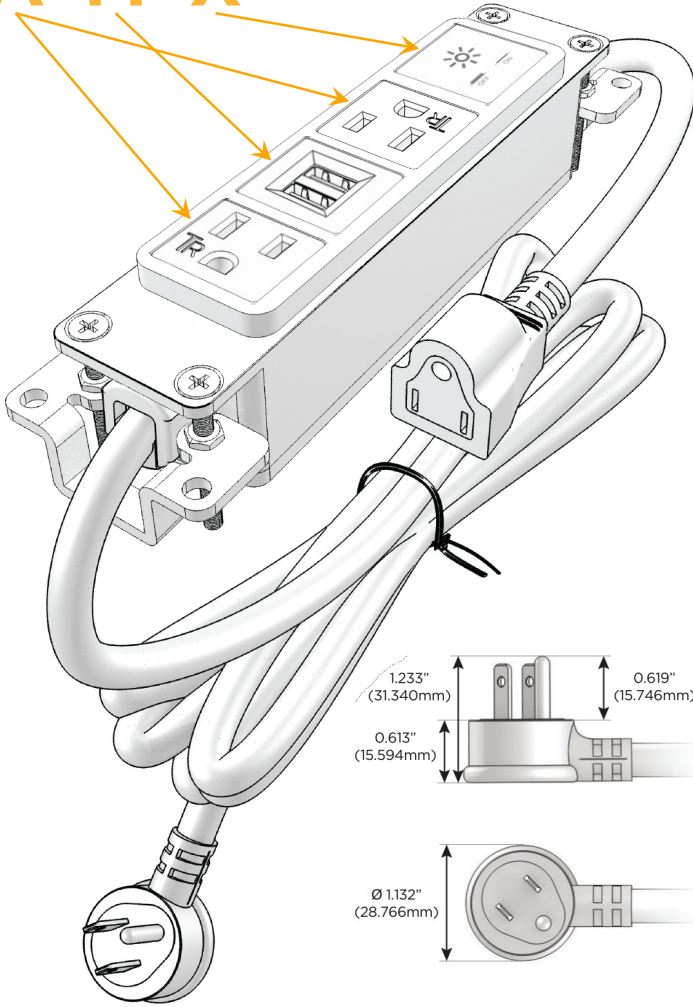

Bezel Finish: **BRUSHED STAINLESS (ABS)**

Custom Finishes Available M-POWER-4T-AMAX-SS4AB

Features:

Module/Port Options:

- A** Tamper Resistant AC Receptacle
- E** USB-A & USB-C (20W)
- M** Double USB-A (Fast Charging Ports - 18W)
- H** HDMI
- 6** CAT 6
- 12** RJ 12
- X** Switched AC
- Y** 3-Way Switch (Low Voltage)
- V** USB-C (45W High Speed Charging Port)
- S** USB-C (25W High Speed Charging Port)
- R** Switched AC (Rocker Switch)
- D** Dimmer Switch

Plug:

Supplied with Low Profile Flat 45° Angle 120 VAC Plug

Optional Standard Straight 120 VAC Plug

Optional Straight 120 VAC Pass-through Plug

- CLEAN, COMPACT DESIGN
- STREAMLINED
- LOW PROFILE
- SIDE-EXITING CORDS
- PLUG & PLAY
- 6' AC CORD & PLUG (FLAT PLUG STANDARD)
- CUSTOMIZABLE CONFIGURATIONS AND FINISHES
- UL LISTED FOR MOUNTING IN FURNITURE
- 15A

M-POWER-4T

AC POWER & DATA CONNECTIVITY SOLUTION

M-POWER-4T-AMAX-SS4AB

Specs:

Modules/Ports:

- A** Tamper Resistant AC Receptacle
- M** Double USB-A (Fast Charging Ports - 18W)
- X** Switched AC

A M X

TOP