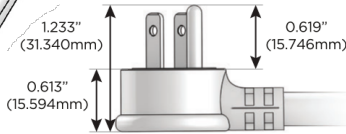

Plug:

Supplied with Low Profile Flat 45° Angle 120 VAC Plug

Optional Standard Straight 120 VAC Plug

Optional Straight 120 VAC Pass-through Plug

- CLEAN, COMPACT DESIGN
- STREAMLINED
- LOW PROFILE
- SIDE-EXITING CORDS
- PLUG & PLAY
- 6' AC CORD & PLUG (FLAT PLUG STANDARD)
- CUSTOMIZABLE CONFIGURATIONS AND FINISHES
- UL LISTED FOR MOUNTING IN FURNITURE
- 15A

M-POWER-4T

AC POWER & DATA CONNECTIVITY SOLUTION

M-POWER-4T-AMAX-SS4AB

Specs:

Modules/Ports:

- A** Tamper Resistant AC Receptacle
- M** Double USB-A (Fast Charging Ports - 18W)
- X** Switched AC

A M X

TOP