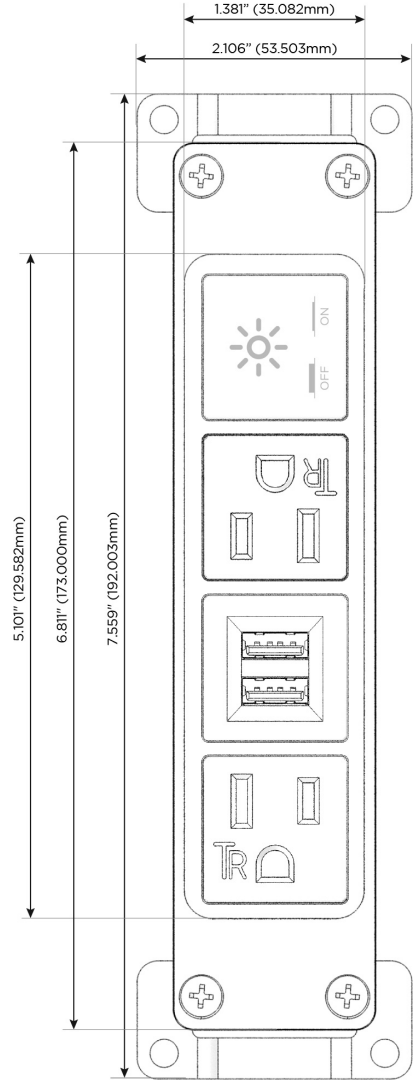

Bezel Finish: **BRUSHED STAINLESS (ABS)**

Custom Finishes Available M-POWER-4T-AMAX-SS4AB

Features:

Module/Port Options:

- A** Tamper Resistant AC Receptacle
- E** USB-A & USB-C (20W)
- M** Double USB-A (Fast Charging Ports - 18W)
- H** HDMI
- 6** CAT 6
- 12** RJ 12
- X** Switched AC
- Y** 3-Way Switch (Low Voltage)
- V** USB-C (45W High Speed Charging Port)
- S** USB-C (25W High Speed Charging Port)
- R** Switched AC (Rocker Switch)
- D** Dimmer Switch

Plug:

Supplied with Low Profile Flat 45° Angle 120 VAC Plug

Optional Standard Straight 120 VAC Plug

Optional Straight 120 VAC Pass-through Plug

- CLEAN, COMPACT DESIGN
- STREAMLINED
- LOW PROFILE
- SIDE-EXITING CORDS
- PLUG & PLAY
- 6' AC CORD & PLUG (FLAT PLUG STANDARD)
- CUSTOMIZABLE CONFIGURATIONS AND FINISHES
- UL LISTED FOR MOUNTING IN FURNITURE
- 15A

M-POWER-4T

AC POWER & DATA CONNECTIVITY SOLUTION

M-POWER-4T-AMAX-SS4AB

Specs:

Modules/Ports:

- A** Tamper Resistant AC Receptacle
- M** Double USB-A (Fast Charging Ports - 18W)
- X** Switched AC

A M X

TOP