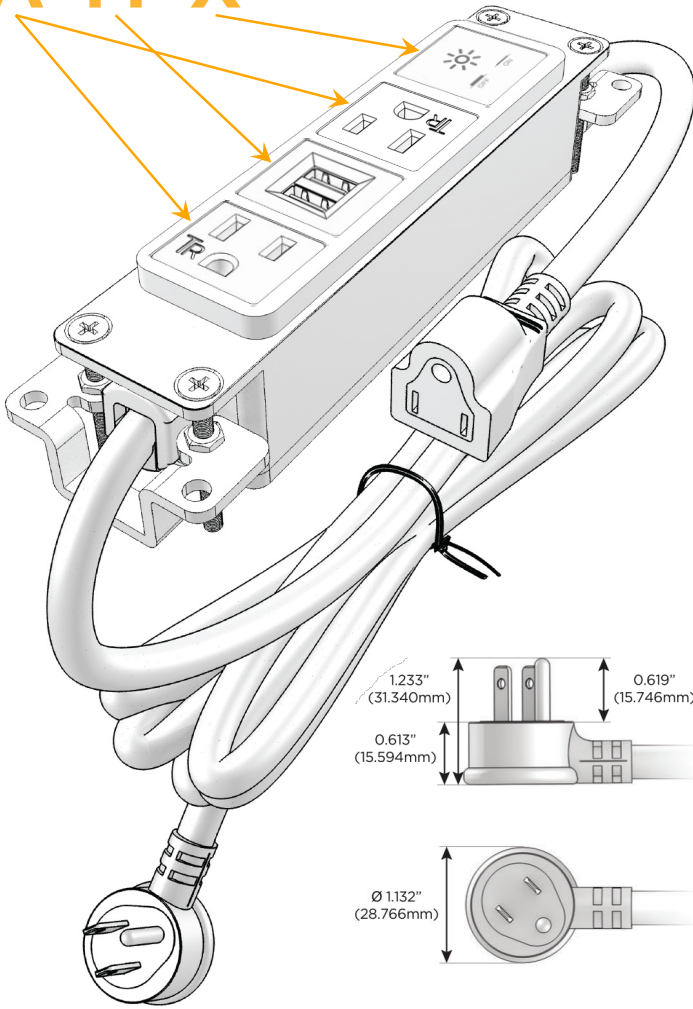

Bezel Finish: **SATIN NICKEL (ABS)**

Custom Finishes Available M-POWER-4T-AMAX-SAB

Features:

Module/Port Options:

- A** Tamper Resistant AC Receptacle
- E** USB-A & USB-C (20W)
- M** Double USB-A (Fast Charging Ports - 18W)
- H** HDMI
- 6** CAT 6
- 12** RJ 12
- X** Switched AC
- Y** 3-Way Switch (Low Voltage)
- V** USB-C (45W High Speed Charging Port)
- S** USB-C (25W High Speed Charging Port)
- R** Switched AC (Rocker Switch)
- D** Dimmer Switch

Plug:

Supplied with Low Profile Flat 45° Angle 120 VAC Plug

Optional Standard Straight 120 VAC Plug

Optional Straight 120 VAC Pass-through Plug

- CLEAN, COMPACT DESIGN
- STREAMLINED
- LOW PROFILE
- SIDE-EXITING CORDS
- PLUG & PLAY
- 6' AC CORD & PLUG (FLAT PLUG STANDARD)
- CUSTOMIZABLE CONFIGURATIONS AND FINISHES
- UL LISTED FOR MOUNTING IN FURNITURE
- 15A

M-POWER-4T

AC POWER & DATA CONNECTIVITY SOLUTION

M-POWER-4T-AMAX-SAB

Specs:

Modules/Ports:

- A** Tamper Resistant AC Receptacle
- M** Double USB-A (Fast Charging Ports - 18W)
- X** Switched AC

A M X

Distributed by