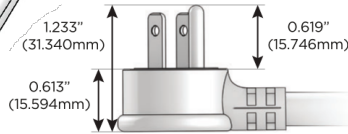

M-POWER-4T

AC POWER & DATA CONNECTIVITY SOLUTION

M-POWER-4T-AMAX-SAB

Specs:

Modules/Ports:

- A** Tamper Resistant AC Receptacle
- M** Double USB-A (Fast Charging Ports - 18W)
- X** Switched AC

A M X

Distributed by