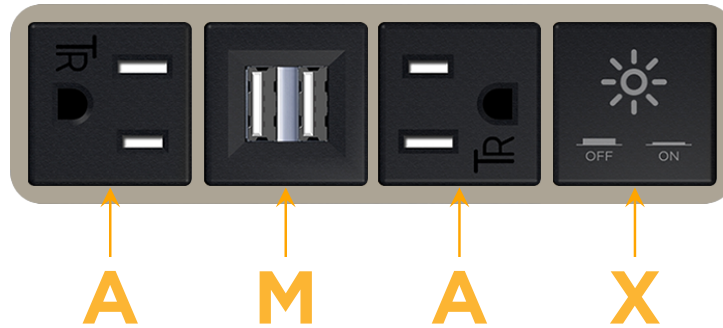

Bezel Finish: **SATIN NICKEL (ABS)**

Custom Finishes Available M-POWER-4T-AMAX-SAB

Features:

Module/Port Options:

- A** Tamper Resistant AC Receptacle
- E** USB-A & USB-C (20W)
- M** Double USB-A (Fast Charging Ports - 18W)
- H** HDMI
- 6** CAT 6
- 12** RJ 12
- X** Switched AC
- Y** 3-Way Switch (Low Voltage)
- V** USB-C (45W High Speed Charging Port)
- S** USB-C (25W High Speed Charging Port)
- R** Switched AC (Rocker Switch)
- D** Dimmer Switch

Plug:

Supplied with Low Profile Flat 45° Angle 120 VAC Plug

Optional Standard Straight 120 VAC Plug

Optional Straight 120 VAC Pass-through Plug

- CLEAN, COMPACT DESIGN
- STREAMLINED
- LOW PROFILE
- SIDE-EXITING CORDS
- PLUG & PLAY
- 6' AC CORD & PLUG (FLAT PLUG STANDARD)
- CUSTOMIZABLE CONFIGURATIONS AND FINISHES
- UL LISTED FOR MOUNTING IN FURNITURE
- 15A

M-POWER-4T

AC POWER & DATA CONNECTIVITY SOLUTION

M-POWER-4T-AMAX-SAB

Specs:

Modules/Ports:

- A** Tamper Resistant AC Receptacle
- M** Double USB-A (Fast Charging Ports - 18W)
- X** Switched AC

A M X

Distributed by