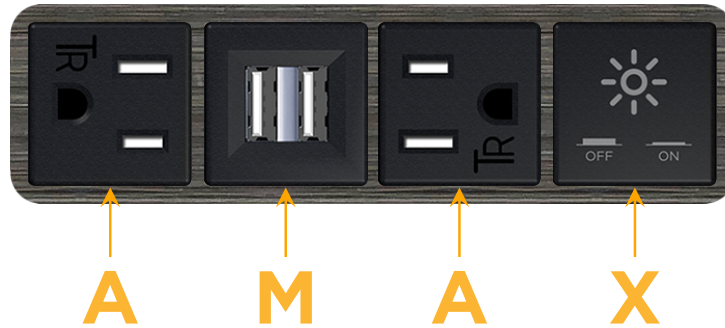

M-POWER-4T

AC POWER & DATA CONNECTIVITY SOLUTION

M-POWER-4T-AMAX-S3AB

Distributed by

Mormax Company, Inc.

8 Westchester Plaza

Elmsford, NY 10523

914-699-0101

sales@mormax.com

mormax.com

Metro Light & Power's line of power & data solutions offers sophisticated design elements combined with greater ease of installation. Streamlined and low-profile, enhanced by side-exiting cords, our outlets advance the industry with their cutting edge look and feel. We believe flexibility is key, and we provide a variety of mounting options, including the ability to mount in limited spaces. Our outlets are available in many finishes and configurations, in addition to a custom color and finish capability for our clients.

Bezel Finish: **GUNMETAL (ABS)**

Custom Finishes Available M-POWER-4T-AMAX-S3AB

Features:

Module/Port Options:

- **A** Tamper Resistant AC Receptacle
- **E** USB-A & USB-C (20W)
- **M** Double USB-A (Fast Charging Ports - 18W)
- **H** HDMI
- **6** CAT 6
- **12** RJ 12
- **X** Switched AC
- **Y** 3-Way Switch (Low Voltage)
- **V** USB-C (45W High Speed Charging Port)
- **S** USB-C (25W High Speed Charging Port)
- **R** Switched AC (Rocker Switch)
- **D** Dimmer Switch

Plug:

Supplied with Low Profile Flat 45° Angle 120 VAC Plug

Optional Standard Straight 120 VAC Plug

Optional Straight 120 VAC Pass-through Plug

- CLEAN, COMPACT DESIGN
- STREAMLINED
- LOW PROFILE
- SIDE-EXITING CORDS
- PLUG & PLAY
- 6' AC CORD & PLUG (FLAT PLUG STANDARD)
- CUSTOMIZABLE CONFIGURATIONS AND FINISHES
- UL LISTED FOR MOUNTING IN FURNITURE
- 15A