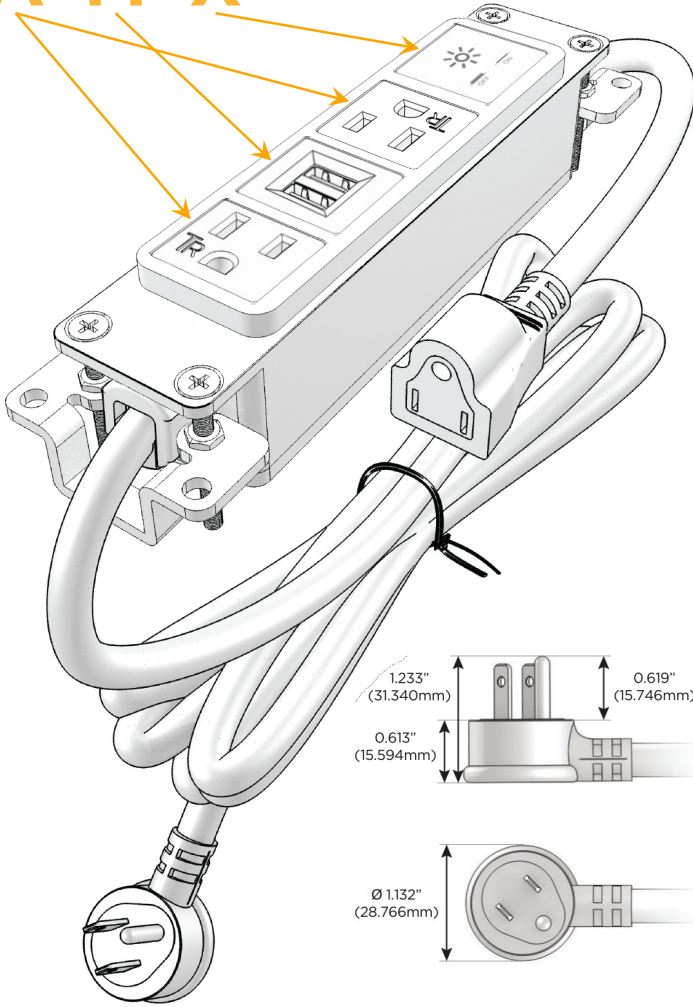

M-POWER-4T

AC POWER & DATA CONNECTIVITY SOLUTION

M-POWER-4T-AMAX-S3AB

Specs:

Modules/Ports:

- **A** Tamper Resistant AC Receptacle
- **M** Double USB-A (Fast Charging Ports - 18W)
- **X** Switched AC

A M X