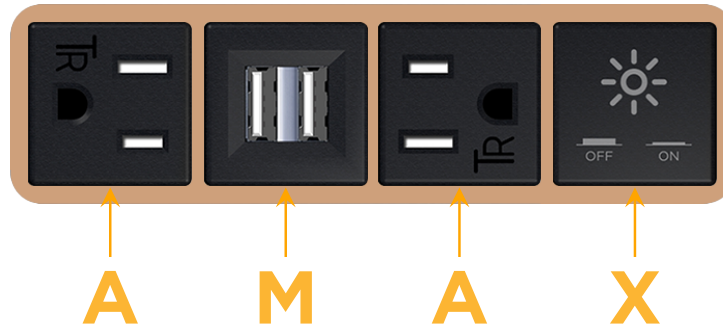

Bezel Finish: **COPPER (ABS)**

Custom Finishes Available M-POWER-4T-AMAX-CUAB

Features:

Module/Port Options:

- A** Tamper Resistant AC Receptacle
- E** USB-A & USB-C (20W)
- M** Double USB-A (Fast Charging Ports - 18W)
- H** HDMI
- 6** CAT 6
- 12** RJ 12
- X** Switched AC
- Y** 3-Way Switch (Low Voltage)
- V** USB-C (45W High Speed Charging Port)
- S** USB-C (25W High Speed Charging Port)
- R** Switched AC (Rocker Switch)
- D** Dimmer Switch

Plug:

Supplied with Low Profile Flat 45° Angle 120 VAC Plug

Optional Standard Straight 120 VAC Plug

Optional Straight 120 VAC Pass-through Plug

- CLEAN, COMPACT DESIGN
- STREAMLINED
- LOW PROFILE
- SIDE-EXITING CORDS
- PLUG & PLAY
- 6' AC CORD & PLUG (FLAT PLUG STANDARD)
- CUSTOMIZABLE CONFIGURATIONS AND FINISHES
- UL LISTED FOR MOUNTING IN FURNITURE
- 15A

M-POWER-4T

AC POWER & DATA CONNECTIVITY SOLUTION

M-POWER-4T-AMAX-CUAB

Specs:

Modules/Ports:

- A** Tamper Resistant AC Receptacle
- M** Double USB-A (Fast Charging Ports - 18W)
- X** Switched AC

A M X

TOP