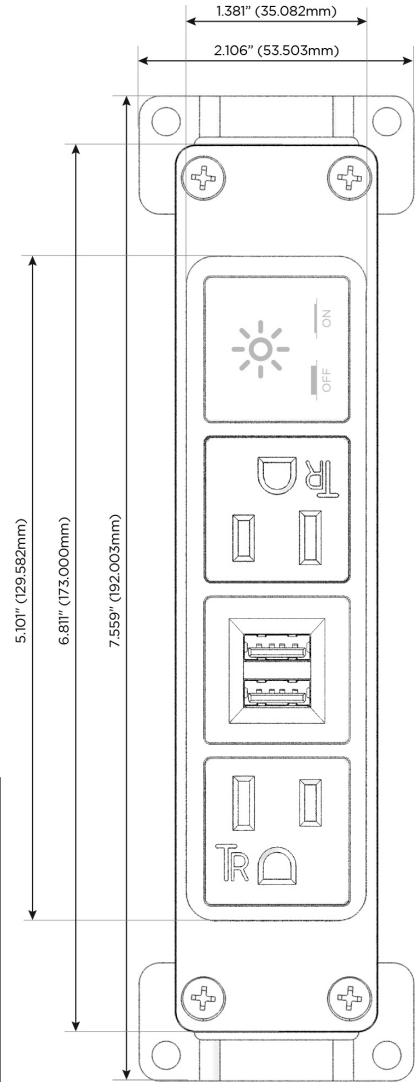

Bezel Finish: **COPPER (ABS)**

Custom Finishes Available M-POWER-4T-AMAX-CUAB

Features:

Module/Port Options:

- A** Tamper Resistant AC Receptacle
- E** USB-A & USB-C (20W)
- M** Double USB-A (Fast Charging Ports - 18W)
- H** HDMI
- 6** CAT 6
- 12** RJ 12
- X** Switched AC
- Y** 3-Way Switch (Low Voltage)
- V** USB-C (45W High Speed Charging Port)
- S** USB-C (25W High Speed Charging Port)
- R** Switched AC (Rocker Switch)
- D** Dimmer Switch

Plug:

Supplied with Low Profile Flat 45° Angle 120 VAC Plug

Optional Standard Straight 120 VAC Plug

Optional Straight 120 VAC Pass-through Plug

- CLEAN, COMPACT DESIGN
- STREAMLINED
- LOW PROFILE
- SIDE-EXITING CORDS
- PLUG & PLAY
- 6' AC CORD & PLUG (FLAT PLUG STANDARD)
- CUSTOMIZABLE CONFIGURATIONS AND FINISHES
- UL LISTED FOR MOUNTING IN FURNITURE
- 15A

M-POWER-4T

AC POWER & DATA CONNECTIVITY SOLUTION

M-POWER-4T-AMAX-CUAB

Specs:

Modules/Ports:

- A** Tamper Resistant AC Receptacle
- M** Double USB-A (Fast Charging Ports - 18W)
- X** Switched AC

A M X

TOP