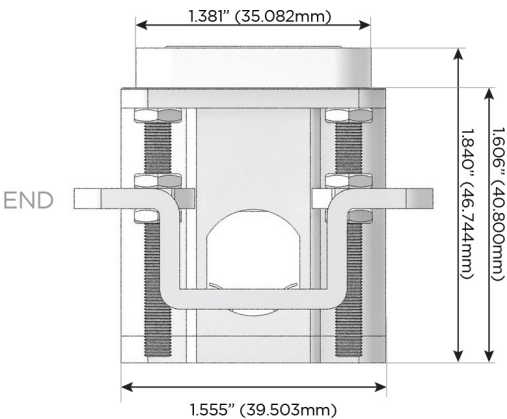

Plug:

Supplied with Low Profile Flat 45° Angle 120 VAC Plug

Optional Standard Straight 120 VAC Plug

Optional Straight 120 VAC Pass-through Plug

- CLEAN, COMPACT DESIGN
- STREAMLINED
- LOW PROFILE
- SIDE-EXITING CORDS
- PLUG & PLAY
- 6' AC CORD & PLUG (FLAT PLUG STANDARD)
- CUSTOMIZABLE CONFIGURATIONS AND FINISHES
- UL LISTED FOR MOUNTING IN FURNITURE
- 15A

M-POWER-4T

AC POWER & DATA CONNECTIVITY SOLUTION

M-POWER-4T-AMAX-CUAB

Specs:

Modules/Ports:

- A** Tamper Resistant AC Receptacle
- M** Double USB-A (Fast Charging Ports - 18W)
- X** Switched AC

A M X

TOP