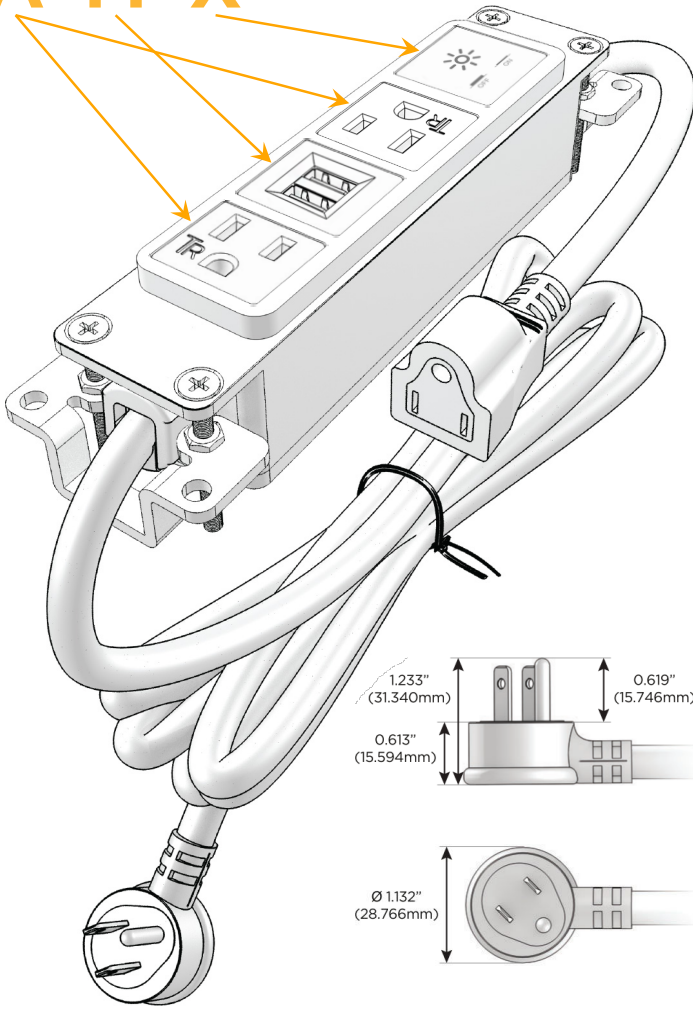

Bezel Finish: **COPPER (ABS)**

Custom Finishes Available M-POWER-4T-AMAX-CUAB

Features:

Module/Port Options:

- A** Tamper Resistant AC Receptacle
- E** USB-A & USB-C (20W)
- M** Double USB-A (Fast Charging Ports - 18W)
- H** HDMI
- 6** CAT 6
- 12** RJ 12
- X** Switched AC
- Y** 3-Way Switch (Low Voltage)
- V** USB-C (45W High Speed Charging Port)
- S** USB-C (25W High Speed Charging Port)
- R** Switched AC (Rocker Switch)
- D** Dimmer Switch

Plug:

Supplied with Low Profile Flat 45° Angle 120 VAC Plug

Optional Standard Straight 120 VAC Plug

Optional Straight 120 VAC Pass-through Plug

- CLEAN, COMPACT DESIGN
- STREAMLINED
- LOW PROFILE
- SIDE-EXITING CORDS
- PLUG & PLAY
- 6' AC CORD & PLUG (FLAT PLUG STANDARD)
- CUSTOMIZABLE CONFIGURATIONS AND FINISHES
- UL LISTED FOR MOUNTING IN FURNITURE
- 15A

M-POWER-4T

AC POWER & DATA CONNECTIVITY SOLUTION

M-POWER-4T-AMAX-CUAB

Specs:

Modules/Ports:

- A** Tamper Resistant AC Receptacle
- M** Double USB-A (Fast Charging Ports - 18W)
- X** Switched AC

A M X

TOP