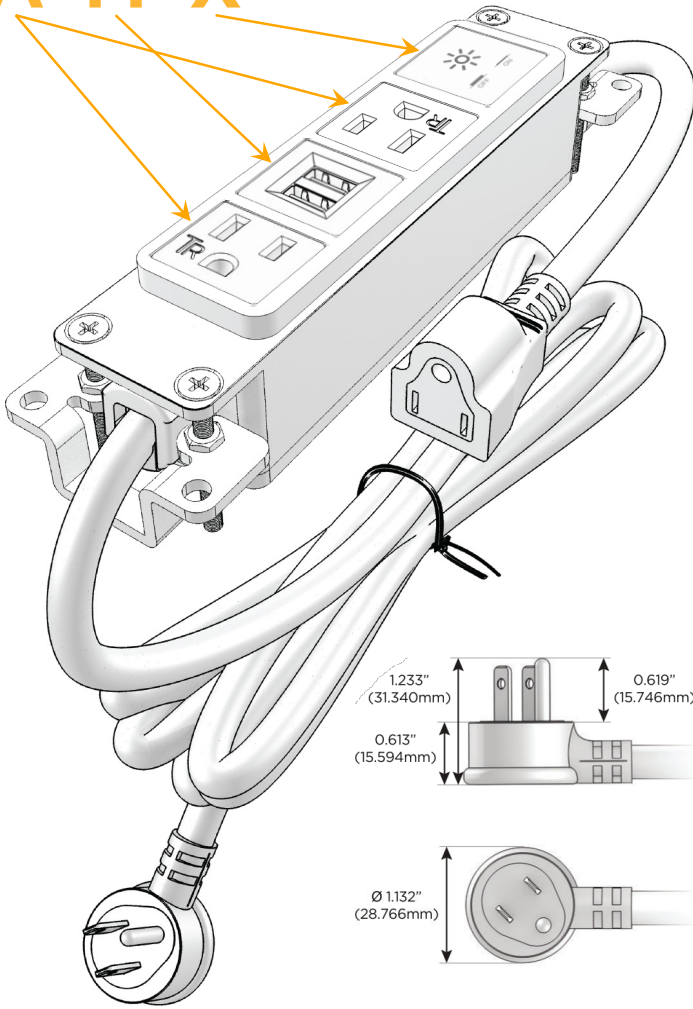

Bezel Finish: **CHROME (ABS)**

Custom Finishes Available M-POWER-4T-AMAX-CRAB

Features:

Module/Port Options:

- A** Tamper Resistant AC Receptacle
- E** USB-A & USB-C (20W)
- M** Double USB-A (Fast Charging Ports - 18W)
- H** HDMI
- 6** CAT 6
- 12** RJ 12
- X** Switched AC
- Y** 3-Way Switch (Low Voltage)
- V** USB-C (45W High Speed Charging Port)
- S** USB-C (25W High Speed Charging Port)
- R** Switched AC (Rocker Switch)
- D** Dimmer Switch

Plug:

Supplied with Low Profile Flat 45° Angle 120 VAC Plug

Optional Standard Straight 120 VAC Plug

Optional Straight 120 VAC Pass-through Plug

- CLEAN, COMPACT DESIGN
- STREAMLINED
- LOW PROFILE
- SIDE-EXITING CORDS
- PLUG & PLAY
- 6' AC CORD & PLUG (FLAT PLUG STANDARD)
- CUSTOMIZABLE CONFIGURATIONS AND FINISHES
- UL LISTED FOR MOUNTING IN FURNITURE
- 15A

M-POWER-4T

AC POWER & DATA CONNECTIVITY SOLUTION

M-POWER-4T-AMAX-CRAB

Specs:

Modules/Ports:

- A** Tamper Resistant AC Receptacle
- M** Double USB-A (Fast Charging Ports - 18W)
- X** Switched AC

A M X

Distributed by