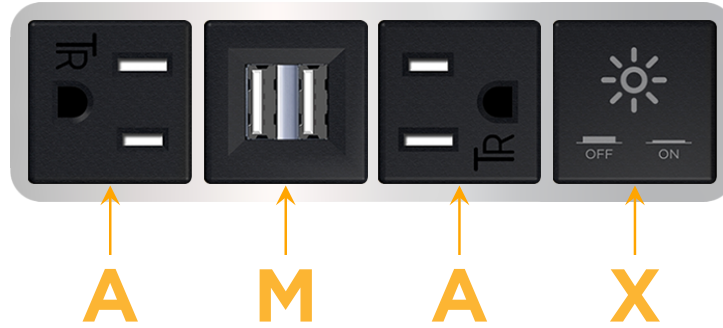

Bezel Finish: **CHROME (ABS)**

Custom Finishes Available M-POWER-4T-AMAX-CRAB

Features:

Module/Port Options:

- A** Tamper Resistant AC Receptacle
- E** USB-A & USB-C (20W)
- M** Double USB-A (Fast Charging Ports - 18W)
- H** HDMI
- 6** CAT 6
- 12** RJ 12
- X** Switched AC
- Y** 3-Way Switch (Low Voltage)
- V** USB-C (45W High Speed Charging Port)
- S** USB-C (25W High Speed Charging Port)
- R** Switched AC (Rocker Switch)
- D** Dimmer Switch

Plug:

Supplied with Low Profile Flat 45° Angle 120 VAC Plug

Optional Standard Straight 120 VAC Plug

Optional Straight 120 VAC Pass-through Plug

- CLEAN, COMPACT DESIGN
- STREAMLINED
- LOW PROFILE
- SIDE-EXITING CORDS
- PLUG & PLAY
- 6' AC CORD & PLUG (FLAT PLUG STANDARD)
- CUSTOMIZABLE CONFIGURATIONS AND FINISHES
- UL LISTED FOR MOUNTING IN FURNITURE
- 15A

M-POWER-4T

AC POWER & DATA CONNECTIVITY SOLUTION

M-POWER-4T-AMAX-CRAB

Specs:

Modules/Ports:

- A** Tamper Resistant AC Receptacle
- M** Double USB-A (Fast Charging Ports - 18W)
- X** Switched AC

A M X

Distributed by