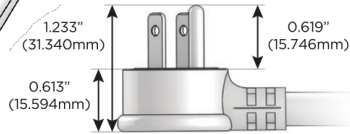

M-POWER-4T

AC POWER & DATA CONNECTIVITY SOLUTION

M-POWER-4T-AMAX-CRAB

Specs:

Modules/Ports:

- A** Tamper Resistant AC Receptacle
- M** Double USB-A (Fast Charging Ports - 18W)
- X** Switched AC

A M X

Distributed by