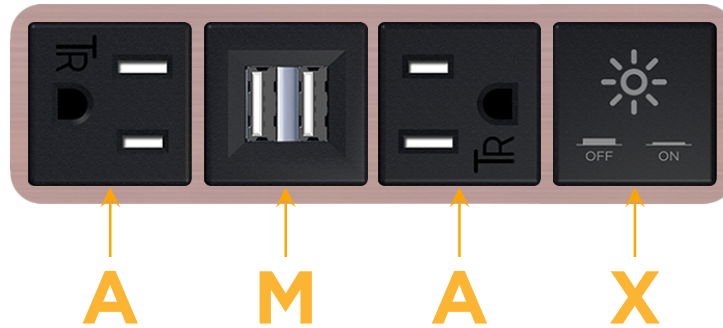

M-POWER-4T

AC POWER & DATA CONNECTIVITY SOLUTION

M-POWER-4T-AMAX-CHAB

Distributed by

Mormax Company, Inc.

8 Westchester Plaza

Elmsford, NY 10523

914-699-0101

sales@mormax.com

mormax.com

Metro Light & Power's line of power & data solutions offers sophisticated design elements combined with greater ease of installation. Streamlined and low-profile, enhanced by side-exiting cords, our outlets advance the industry with their cutting edge look and feel. We believe flexibility is key, and we provide a variety of mounting options, including the ability to mount in limited spaces. Our outlets are available in many finishes and configurations, in addition to a custom color and finish capability for our clients.

Bezel Finish: **CHAMPAGNE (ABS)**

Custom Finishes Available M-POWER-4T-AMAX-CHAB

Features:

Module/Port Options:

- **A** Tamper Resistant AC Receptacle
- **E** USB-A & USB-C (20W)
- **M** Double USB-A (Fast Charging Ports - 18W)
- **H** HDMI
- **6** CAT 6
- **12** RJ 12
- **X** Switched AC
- **Y** 3-Way Switch (Low Voltage)
- **V** USB-C (45W High Speed Charging Port)
- **S** USB-C (25W High Speed Charging Port)
- **R** Switched AC (Rocker Switch)
- **D** Dimmer Switch

Plug:

Supplied with Low Profile Flat 45° Angle 120 VAC Plug

Optional Standard Straight 120 VAC Plug

Optional Straight 120 VAC Pass-through Plug

- CLEAN, COMPACT DESIGN
- STREAMLINED
- LOW PROFILE
- SIDE-EXITING CORDS
- PLUG & PLAY
- 6' AC CORD & PLUG (FLAT PLUG STANDARD)
- CUSTOMIZABLE CONFIGURATIONS AND FINISHES
- UL LISTED FOR MOUNTING IN FURNITURE
- 15A