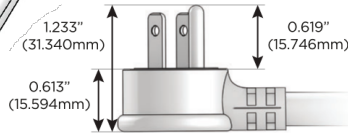

M-POWER-4T

AC POWER & DATA CONNECTIVITY SOLUTION

M-POWER-4T-AMAX-CHAB

Specs:

Modules/Ports:

- **A** Tamper Resistant AC Receptacle
- **M** Double USB-A (Fast Charging Ports - 18W)
- **X** Switched AC

A M X