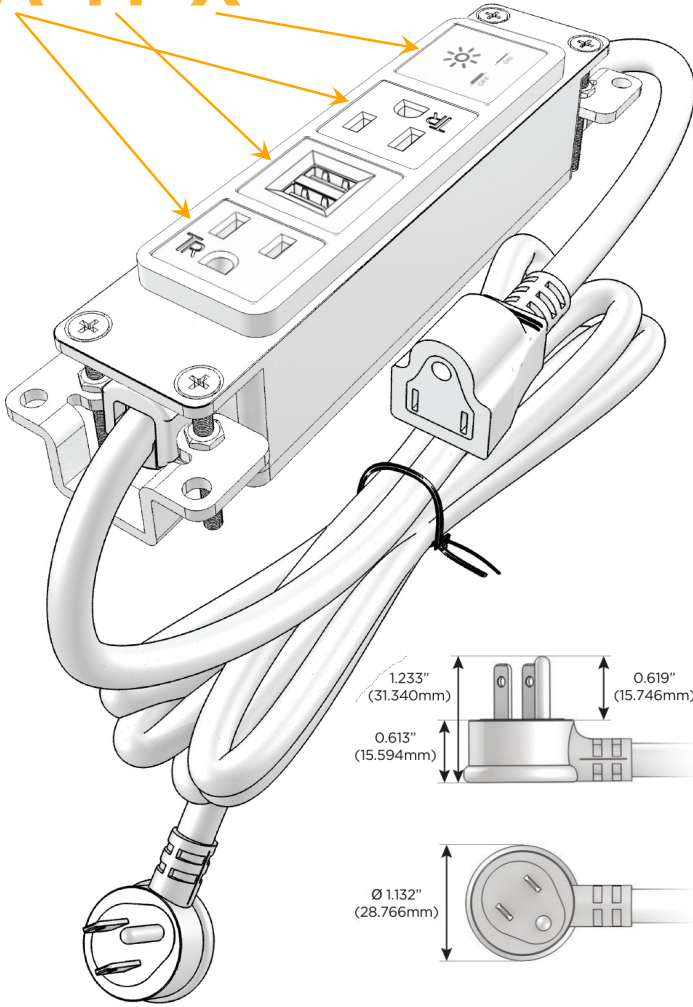

M-POWER-4T

AC POWER & DATA CONNECTIVITY SOLUTION

M-POWER-4T-AMAX-CHAB

Specs:

Modules/Ports:

- **A** Tamper Resistant AC Receptacle
- **M** Double USB-A (Fast Charging Ports - 18W)
- **X** Switched AC

A M X