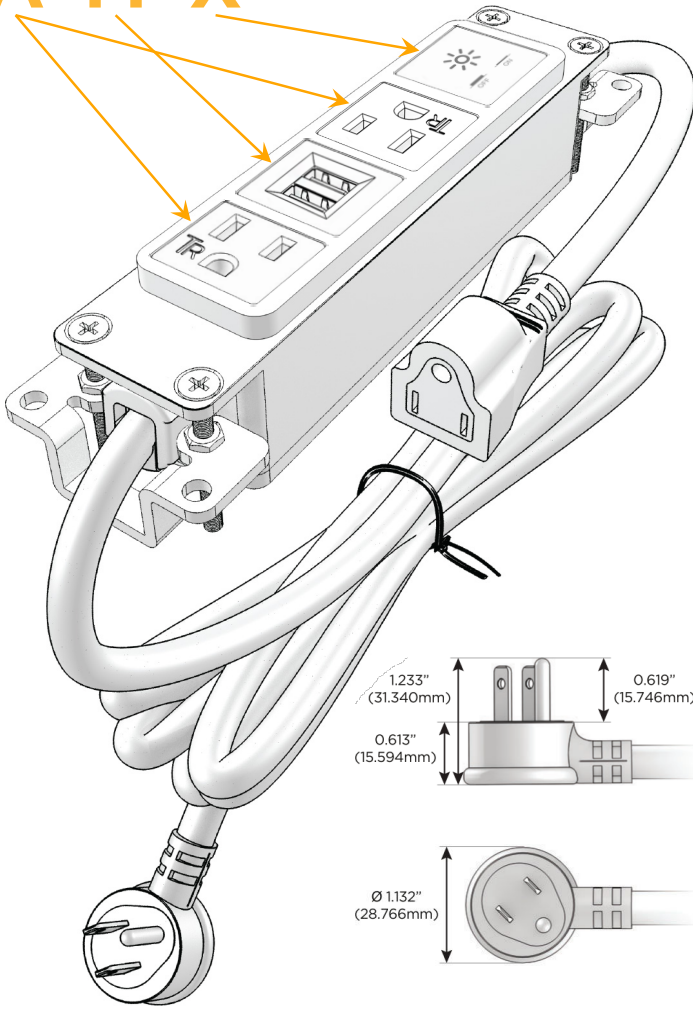

Bezel Finish: **STANDARD BRONZE (ABS)**

Custom Finishes Available M-POWER-4T-AMAX-BZAB

Features:

Module/Port Options:

- A** Tamper Resistant AC Receptacle
- E** USB-A & USB-C (20W)
- M** Double USB-A (Fast Charging Ports - 18W)
- H** HDMI
- 6** CAT 6
- 12** RJ 12
- X** Switched AC
- Y** 3-Way Switch (Low Voltage)
- V** USB-C (45W High Speed Charging Port)
- S** USB-C (25W High Speed Charging Port)
- R** Switched AC (Rocker Switch)
- D** Dimmer Switch

Plug:

Supplied with Low Profile Flat 45° Angle 120 VAC Plug

Optional Standard Straight 120 VAC Plug

Optional Straight 120 VAC Pass-through Plug

- CLEAN, COMPACT DESIGN
- STREAMLINED
- LOW PROFILE
- SIDE-EXITING CORDS
- PLUG & PLAY
- 6' AC CORD & PLUG (FLAT PLUG STANDARD)
- CUSTOMIZABLE CONFIGURATIONS AND FINISHES
- UL LISTED FOR MOUNTING IN FURNITURE
- 15A

M-POWER-4T

AC POWER & DATA CONNECTIVITY SOLUTION

M-POWER-4T-AMAX-BZAB

Specs:

Modules/Ports:

- A** Tamper Resistant AC Receptacle
- M** Double USB-A (Fast Charging Ports - 18W)
- X** Switched AC

A M X

Distributed by