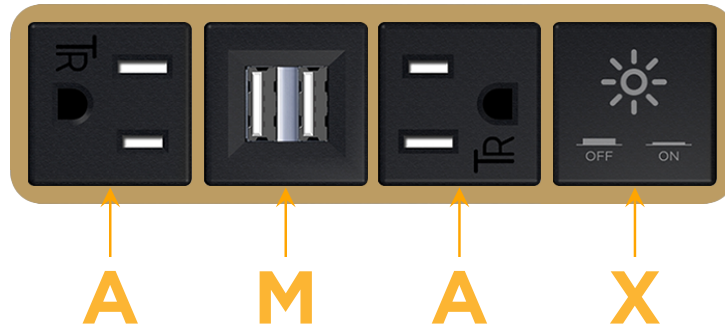

Bezel Finish: **STANDARD BRONZE (ABS)**

Custom Finishes Available M-POWER-4T-AMAX-BZAB

Features:

Module/Port Options:

- A** Tamper Resistant AC Receptacle
- E** USB-A & USB-C (20W)
- M** Double USB-A (Fast Charging Ports - 18W)
- H** HDMI
- 6** CAT 6
- 12** RJ 12
- X** Switched AC
- Y** 3-Way Switch (Low Voltage)
- V** USB-C (45W High Speed Charging Port)
- S** USB-C (25W High Speed Charging Port)
- R** Switched AC (Rocker Switch)
- D** Dimmer Switch

Plug:

Supplied with Low Profile Flat 45° Angle 120 VAC Plug

Optional Standard Straight 120 VAC Plug

Optional Straight 120 VAC Pass-through Plug

- CLEAN, COMPACT DESIGN
- STREAMLINED
- LOW PROFILE
- SIDE-EXITING CORDS
- PLUG & PLAY
- 6' AC CORD & PLUG (FLAT PLUG STANDARD)
- CUSTOMIZABLE CONFIGURATIONS AND FINISHES
- UL LISTED FOR MOUNTING IN FURNITURE
- 15A

M-POWER-4T

AC POWER & DATA CONNECTIVITY SOLUTION

M-POWER-4T-AMAX-BZAB

Specs:

Modules/Ports:

- A** Tamper Resistant AC Receptacle
- M** Double USB-A (Fast Charging Ports - 18W)
- X** Switched AC

A M X

Distributed by