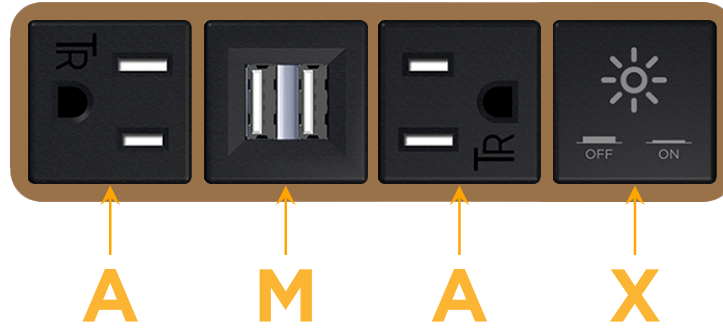

M-POWER-4T

AC POWER & DATA CONNECTIVITY SOLUTION

M-POWER-4T-AMAX-BZ5AB

Distributed by

Mormax Company, Inc.

8 Westchester Plaza

Elmsford, NY 10523

914-699-0101

sales@mormax.com

mormax.com

Metro Light & Power's line of power & data solutions offers sophisticated design elements combined with greater ease of installation. Streamlined and low-profile, enhanced by side-exiting cords, our outlets advance the industry with their cutting edge look and feel. We believe flexibility is key, and we provide a variety of mounting options, including the ability to mount in limited spaces. Our outlets are available in many finishes and configurations, in addition to a custom color and finish capability for our clients.

Bezel Finish: **ARCHITECTURAL BRONZE (ABS)**

Custom Finishes Available M-POWER-4T-AMAX-BZ5AB

Features:

Module/Port Options:

- **A** Tamper Resistant AC Receptacle
- **E** USB-A & USB-C (20W)
- **M** Double USB-A (Fast Charging Ports - 18W)
- **H** HDMI
- **6** CAT 6
- **12** RJ 12
- **X** Switched AC
- **Y** 3-Way Switch (Low Voltage)
- **V** USB-C (45W High Speed Charging Port)
- **S** USB-C (25W High Speed Charging Port)
- **R** Switched AC (Rocker Switch)
- **D** Dimmer Switch

Plug:

Supplied with Low Profile Flat 45° Angle 120 VAC Plug

Optional Standard Straight 120 VAC Plug

Optional Straight 120 VAC Pass-through Plug

- CLEAN, COMPACT DESIGN
- STREAMLINED
- LOW PROFILE
- SIDE-EXITING CORDS
- PLUG & PLAY
- 6' AC CORD & PLUG (FLAT PLUG STANDARD)
- CUSTOMIZABLE CONFIGURATIONS AND FINISHES
- UL LISTED FOR MOUNTING IN FURNITURE
- 15A