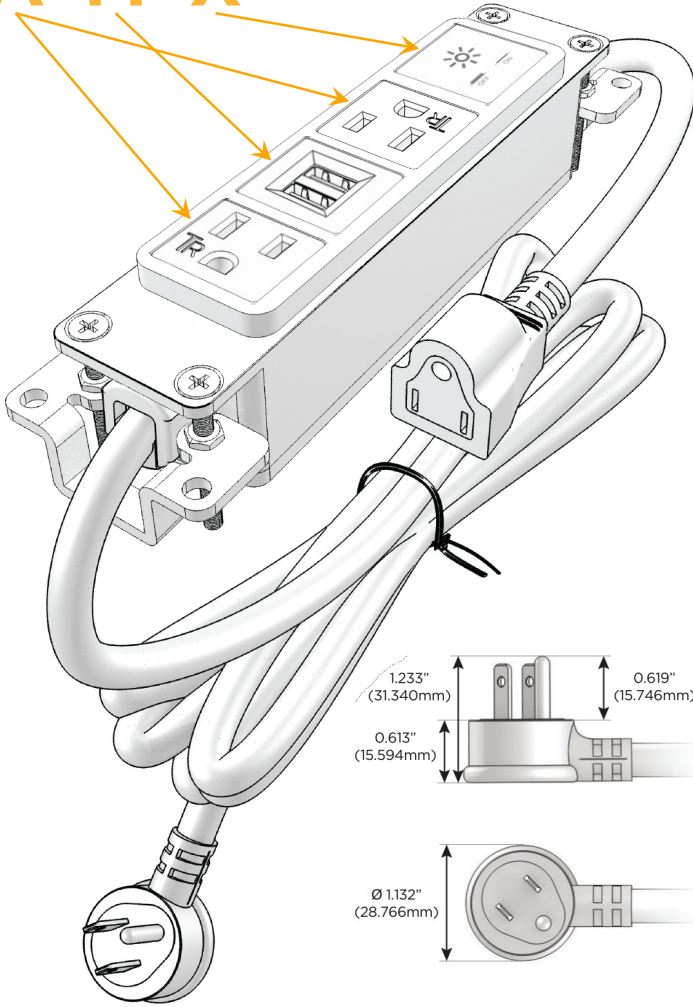

M-POWER-4T

AC POWER & DATA CONNECTIVITY SOLUTION

M-POWER-4T-AMAX-BZ5AB

Specs:

Modules/Ports:

- **A** Tamper Resistant AC Receptacle
- **M** Double USB-A (Fast Charging Ports - 18W)
- **X** Switched AC

A M X