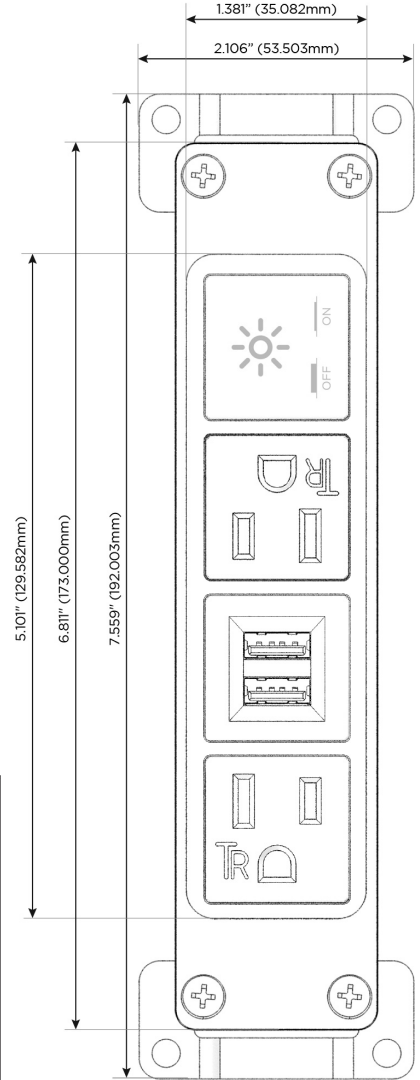

M-POWER-4T

AC POWER & DATA CONNECTIVITY SOLUTION

M-POWER-4T-AMAX-BZ5AB

Specs:

Modules/Ports:

- **A** Tamper Resistant AC Receptacle
- **M** Double USB-A (Fast Charging Ports - 18W)
- **X** Switched AC

A M X

TOP

Distributed by

Mormax Company, Inc.

8 Westchester Plaza

Elmsford, NY 10523

914-699-0101

sales@mormax.com

mormax.com