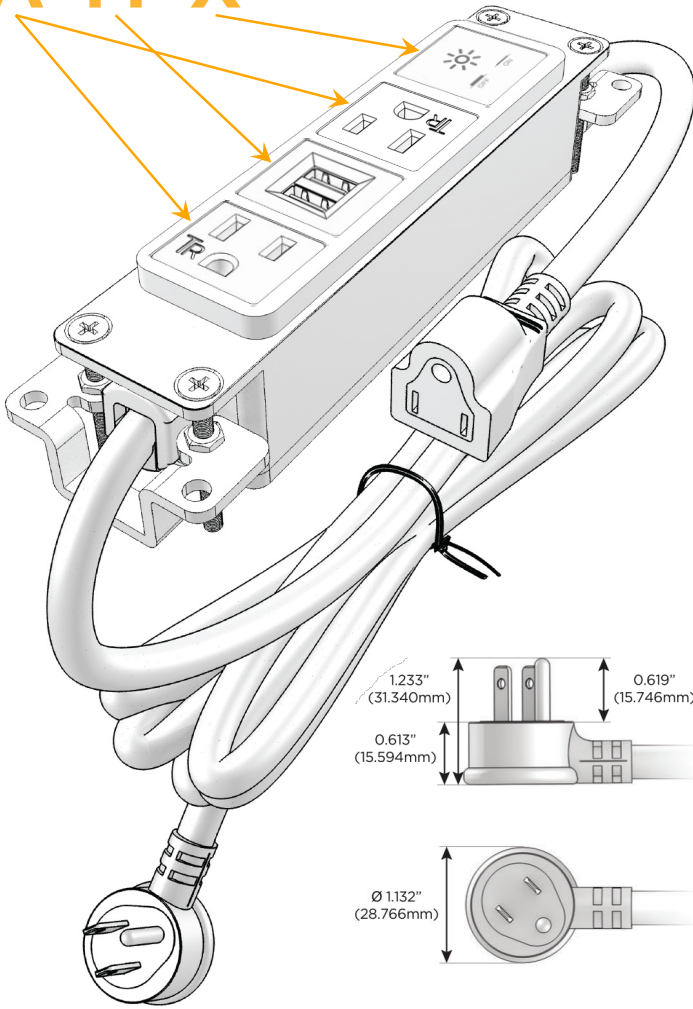

M-POWER-4T

AC POWER & DATA CONNECTIVITY SOLUTION

M-POWER-4T-AMAX-BZ5AAB

Specs:

Modules/Ports:

- **A** Tamper Resistant AC Receptacle
- **M** Double USB-A (Fast Charging Ports - 18W)
- **X** Switched AC

A M X