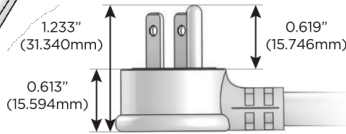

M-POWER-4T

AC POWER & DATA CONNECTIVITY SOLUTION

M-POWER-4T-AMAX-BZ5AAB

Specs:

Modules/Ports:

- **A** Tamper Resistant AC Receptacle
- **M** Double USB-A (Fast Charging Ports - 18W)
- **X** Switched AC

A M X