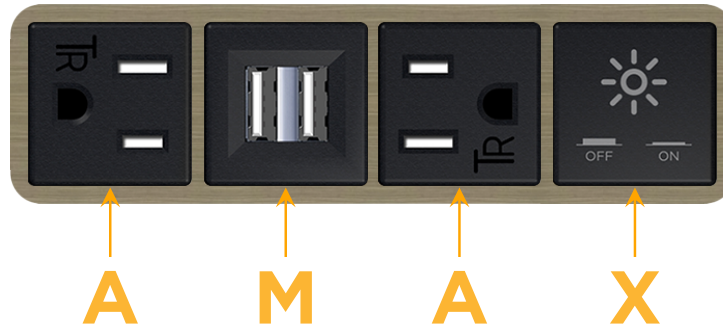

M-POWER-4T

AC POWER & DATA CONNECTIVITY SOLUTION

M-POWER-4T-AMAX-BZ5AAB

Distributed by

Mormax Company, Inc.

8 Westchester Plaza

Elmsford, NY 10523

914-699-0101

sales@mormax.com

mormax.com

Metro Light & Power's line of power & data solutions offers sophisticated design elements combined with greater ease of installation. Streamlined and low-profile, enhanced by side-exiting cords, our outlets advance the industry with their cutting edge look and feel. We believe flexibility is key, and we provide a variety of mounting options, including the ability to mount in limited spaces. Our outlets are available in many finishes and configurations, in addition to a custom color and finish capability for our clients.

Bezel Finish: **ANTIQUED ARCHITECTURAL BRONZE (ABS)**

Custom Finishes Available M-POWER-4T-AMAX-BZ5AAB

Features:

Module/Port Options:

- **A** Tamper Resistant AC Receptacle
- **E** USB-A & USB-C (20W)
- **M** Double USB-A (Fast Charging Ports - 18W)
- **H** HDMI
- **6** CAT 6
- **12** RJ 12
- **X** Switched AC
- **Y** 3-Way Switch (Low Voltage)
- **V** USB-C (45W High Speed Charging Port)
- **S** USB-C (25W High Speed Charging Port)
- **R** Switched AC (Rocker Switch)
- **D** Dimmer Switch

Plug:

Supplied with Low Profile Flat 45° Angle 120 VAC Plug

Optional Standard Straight 120 VAC Plug

Optional Straight 120 VAC Pass-through Plug

- CLEAN, COMPACT DESIGN
- STREAMLINED
- LOW PROFILE
- SIDE-EXITING CORDS
- PLUG & PLAY
- 6' AC CORD & PLUG (FLAT PLUG STANDARD)
- CUSTOMIZABLE CONFIGURATIONS AND FINISHES
- UL LISTED FOR MOUNTING IN FURNITURE
- 15A