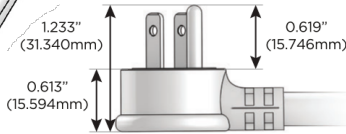

Plug:

Supplied with Low Profile Flat 45° Angle 120 VAC Plug

Optional Standard Straight 120 VAC Plug

Optional Straight 120 VAC Pass-through Plug

- CLEAN, COMPACT DESIGN
- STREAMLINED
- LOW PROFILE
- SIDE-EXITING CORDS
- PLUG & PLAY
- 6' AC CORD & PLUG (FLAT PLUG STANDARD)
- CUSTOMIZABLE CONFIGURATIONS AND FINISHES
- UL LISTED FOR MOUNTING IN FURNITURE
- 15A

M-POWER-4T

AC POWER & DATA CONNECTIVITY SOLUTION

M-POWER-4T-AMAX-BZ4B

Specs:

Modules/Ports:

- A** Tamper Resistant AC Receptacle
- M** Double USB-A (Fast Charging Ports - 18W)
- X** Switched AC

A M X

Distributed by