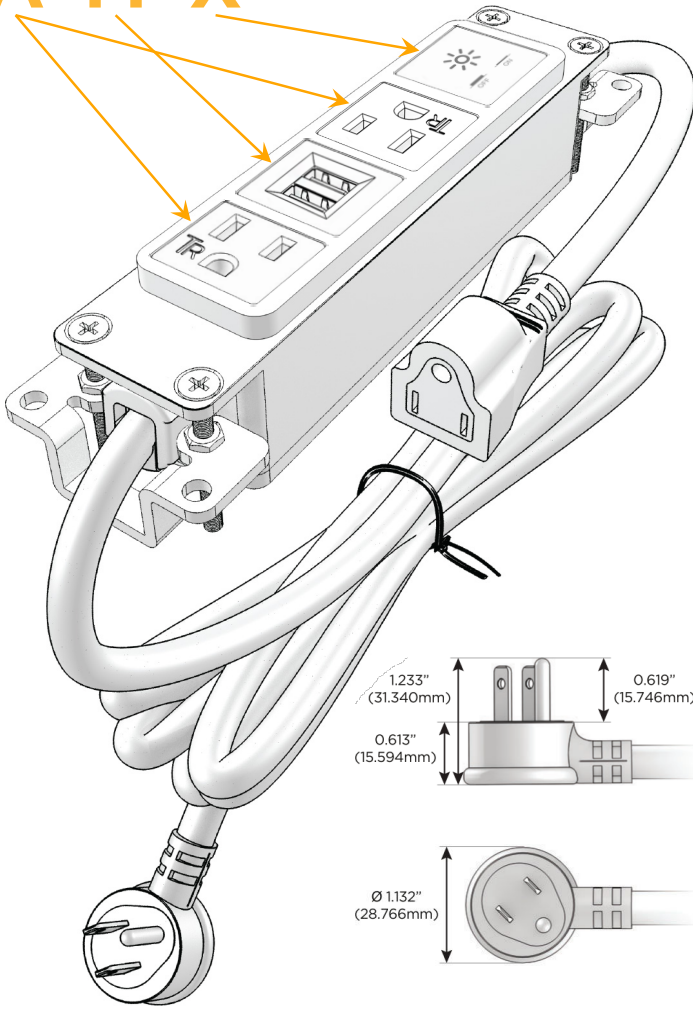

Bezel Finish: **SOLID BRONZE BRUSHED**

Custom Finishes Available M-POWER-4T-AMAX-BZ4B

Features:

Module/Port Options:

- A** Tamper Resistant AC Receptacle
- E** USB-A & USB-C (20W)
- M** Double USB-A (Fast Charging Ports - 18W)
- H** HDMI
- 6** CAT 6
- 12** RJ 12
- X** Switched AC
- Y** 3-Way Switch (Low Voltage)
- V** USB-C (45W High Speed Charging Port)
- S** USB-C (25W High Speed Charging Port)
- R** Switched AC (Rocker Switch)
- D** Dimmer Switch

Plug:

Supplied with Low Profile Flat 45° Angle 120 VAC Plug

Optional Standard Straight 120 VAC Plug

Optional Straight 120 VAC Pass-through Plug

- CLEAN, COMPACT DESIGN
- STREAMLINED
- LOW PROFILE
- SIDE-EXITING CORDS
- PLUG & PLAY
- 6' AC CORD & PLUG (FLAT PLUG STANDARD)
- CUSTOMIZABLE CONFIGURATIONS AND FINISHES
- UL LISTED FOR MOUNTING IN FURNITURE
- 15A

M-POWER-4T

AC POWER & DATA CONNECTIVITY SOLUTION

M-POWER-4T-AMAX-BZ4B

Specs:

Modules/Ports:

- A** Tamper Resistant AC Receptacle
- M** Double USB-A (Fast Charging Ports - 18W)
- X** Switched AC

A M X

Distributed by