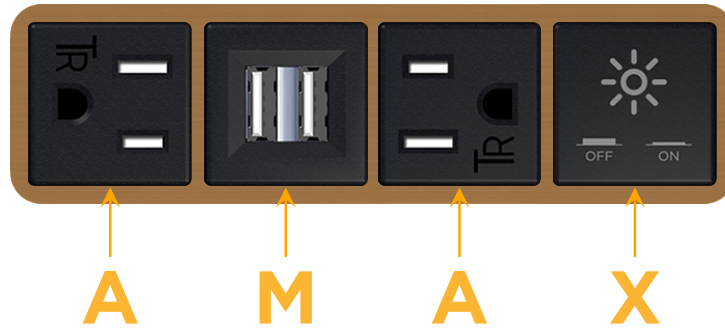

Bezel Finish: **SOLID BRONZE BRUSHED**

Custom Finishes Available M-POWER-4T-AMAX-BZ4B

Features:

Module/Port Options:

- A** Tamper Resistant AC Receptacle
- E** USB-A & USB-C (20W)
- M** Double USB-A (Fast Charging Ports - 18W)
- H** HDMI
- 6** CAT 6
- 12** RJ 12
- X** Switched AC
- Y** 3-Way Switch (Low Voltage)
- V** USB-C (45W High Speed Charging Port)
- S** USB-C (25W High Speed Charging Port)
- R** Switched AC (Rocker Switch)
- D** Dimmer Switch

Plug:

Supplied with Low Profile Flat 45° Angle 120 VAC Plug

Optional Standard Straight 120 VAC Plug

Optional Straight 120 VAC Pass-through Plug

- CLEAN, COMPACT DESIGN
- STREAMLINED
- LOW PROFILE
- SIDE-EXITING CORDS
- PLUG & PLAY
- 6' AC CORD & PLUG (FLAT PLUG STANDARD)
- CUSTOMIZABLE CONFIGURATIONS AND FINISHES
- UL LISTED FOR MOUNTING IN FURNITURE
- 15A

M-POWER-4T

AC POWER & DATA CONNECTIVITY SOLUTION

M-POWER-4T-AMAX-BZ4B

Specs:

Modules/Ports:

- A** Tamper Resistant AC Receptacle
- M** Double USB-A (Fast Charging Ports - 18W)
- X** Switched AC

A M X

Distributed by