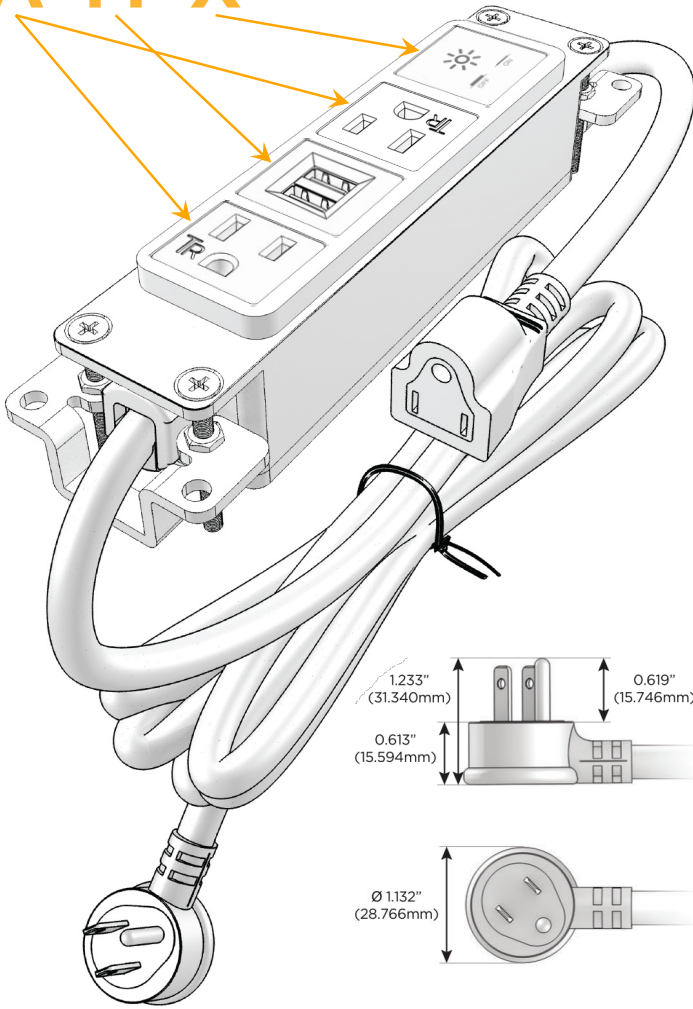

### Module/Port Options:

- A** Tamper Resistant AC Receptacle
- E** USB-A & USB-C (20W)
- M** Double USB-A (Fast Charging Ports - 18W)
- H** HDMI
- 6** CAT 6
- 12** RJ 12
- X** Switched AC
- Y** 3-Way Switch (Low Voltage)
- V** USB-C (45W High Speed Charging Port)
- S** USB-C (25W High Speed Charging Port)
- R** Switched AC (Rocker Switch)
- D** Dimmer Switch

### Plug:

Supplied with Low Profile Flat 45° Angle 120 VAC Plug

Optional Standard Straight 120 VAC Plug

Optional Straight 120 VAC Pass-through Plug

- CLEAN, COMPACT DESIGN
- STREAMLINED
- LOW PROFILE
- SIDE-EXITING CORDS
- PLUG & PLAY
- 6' AC CORD & PLUG (FLAT PLUG STANDARD)
- CUSTOMIZABLE CONFIGURATIONS AND FINISHES
- UL LISTED FOR MOUNTING IN FURNITURE
- 15A

# M-POWER-4T

AC POWER & DATA CONNECTIVITY SOLUTION

M-POWER-4T-AMAX-BRAB

Specs:

**Modules/Ports:**

- A** Tamper Resistant AC Receptacle
- M** Double USB-A (Fast Charging Ports - 18W)
- X** Switched AC

**A M X**