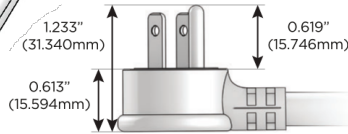

### Plug:

Supplied with Low Profile Flat 45° Angle 120 VAC Plug

Optional Standard Straight 120 VAC Plug

Optional Straight 120 VAC Pass-through Plug

- CLEAN, COMPACT DESIGN
- STREAMLINED
- LOW PROFILE
- SIDE-EXITING CORDS
- PLUG & PLAY
- 6' AC CORD & PLUG (FLAT PLUG STANDARD)
- CUSTOMIZABLE CONFIGURATIONS AND FINISHES
- UL LISTED FOR MOUNTING IN FURNITURE
- 15A

# M-POWER-4T

AC POWER & DATA CONNECTIVITY SOLUTION

M-POWER-4T-AMAX-BRAB

Specs:

**Modules/Ports:**

- A** Tamper Resistant AC Receptacle
- M** Double USB-A (Fast Charging Ports - 18W)
- X** Switched AC

**A M X**