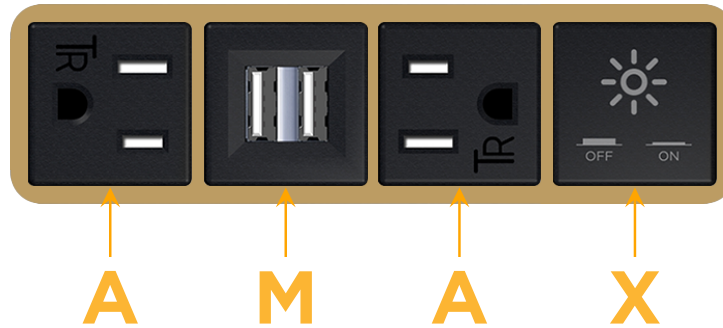

M-POWER-4T

AC POWER & DATA CONNECTIVITY SOLUTION

M-POWER-4T-AMAX-BRAB

Distributed by

Mormax Company, Inc.

8 Westchester Plaza

Elmsford, NY 10523

914-699-0101

sales@mormax.com

mormax.com

Metro Light & Power's line of power & data solutions offers sophisticated design elements combined with greater ease of installation. Streamlined and low-profile, enhanced by side-exiting cords, our outlets advance the industry with their cutting edge look and feel. We believe flexibility is key, and we provide a variety of mounting options, including the ability to mount in limited spaces. Our outlets are available in many finishes and configurations, in addition to a custom color and finish capability for our clients.

Bezel Finish: **BRASS (ABS)**

Custom Finishes Available M-POWER-4T-AMAX-BRAB

Features:

Module/Port Options:

- **A** Tamper Resistant AC Receptacle
- **E** USB-A & USB-C (20W)
- **M** Double USB-A (Fast Charging Ports - 18W)
- **H** HDMI
- **6** CAT 6
- **12** RJ 12
- **X** Switched AC
- **Y** 3-Way Switch (Low Voltage)
- **V** USB-C (45W High Speed Charging Port)
- **S** USB-C (25W High Speed Charging Port)
- **R** Switched AC (Rocker Switch)
- **D** Dimmer Switch

Plug:

Supplied with Low Profile Flat 45° Angle 120 VAC Plug

Optional Standard Straight 120 VAC Plug

Optional Straight 120 VAC Pass-through Plug

- CLEAN, COMPACT DESIGN
- STREAMLINED
- LOW PROFILE
- SIDE-EXITING CORDS
- PLUG & PLAY
- 6' AC CORD & PLUG (FLAT PLUG STANDARD)
- CUSTOMIZABLE CONFIGURATIONS AND FINISHES
- UL LISTED FOR MOUNTING IN FURNITURE
- 15A