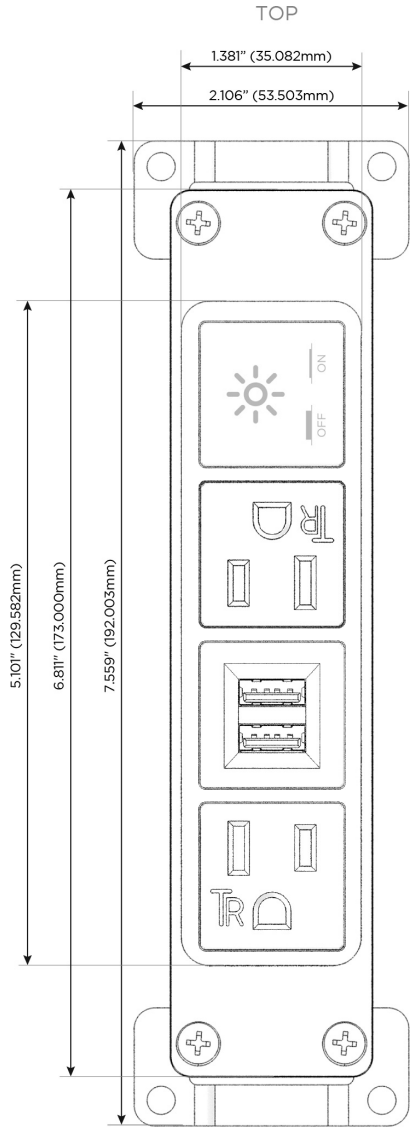

Bezel Finish: **BRASS ANTIQUED (ABS)**

Custom Finishes Available M-POWER-4T-AMAX-BRAAB

Features:

Module/Port Options:

- A** Tamper Resistant AC Receptacle
- E** USB-A & USB-C (20W)
- M** Double USB-A (Fast Charging Ports - 18W)
- H** HDMI
- 6** CAT 6
- 12** RJ 12
- X** Switched AC
- Y** 3-Way Switch (Low Voltage)
- V** USB-C (45W High Speed Charging Port)
- S** USB-C (25W High Speed Charging Port)
- R** Switched AC (Rocker Switch)
- D** Dimmer Switch

Plug:

Supplied with Low Profile Flat 45° Angle 120 VAC Plug

Optional Standard Straight 120 VAC Plug

Optional Straight 120 VAC Pass-through Plug

- CLEAN, COMPACT DESIGN
- STREAMLINED
- LOW PROFILE
- SIDE-EXITING CORDS
- PLUG & PLAY
- 6' AC CORD & PLUG (FLAT PLUG STANDARD)
- CUSTOMIZABLE CONFIGURATIONS AND FINISHES
- UL LISTED FOR MOUNTING IN FURNITURE
- 15A

M-POWER-4T

AC POWER & DATA CONNECTIVITY SOLUTION

M-POWER-4T-AMAX-BRAAB

Specs:

Modules/Ports:

- A** Tamper Resistant AC Receptacle
- M** Double USB-A (Fast Charging Ports - 18W)
- X** Switched AC

A M X

Distributed by