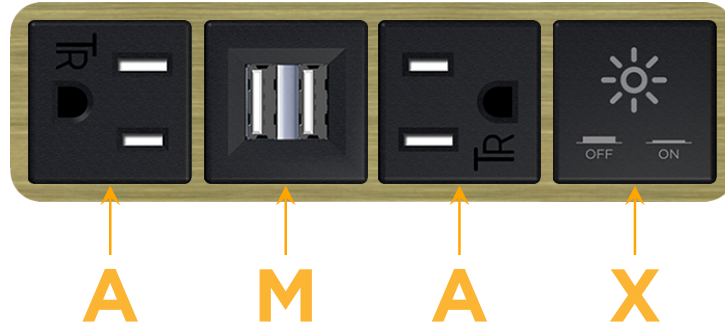

Bezel Finish: **BRASS ANTIQUED (ABS)**

Custom Finishes Available M-POWER-4T-AMAX-BRAAB

Features:

Module/Port Options:

- A** Tamper Resistant AC Receptacle
- E** USB-A & USB-C (20W)
- M** Double USB-A (Fast Charging Ports - 18W)
- H** HDMI
- 6** CAT 6
- 12** RJ 12
- X** Switched AC
- Y** 3-Way Switch (Low Voltage)
- V** USB-C (45W High Speed Charging Port)
- S** USB-C (25W High Speed Charging Port)
- R** Switched AC (Rocker Switch)
- D** Dimmer Switch

Plug:

Supplied with Low Profile Flat 45° Angle 120 VAC Plug

Optional Standard Straight 120 VAC Plug

Optional Straight 120 VAC Pass-through Plug

- CLEAN, COMPACT DESIGN
- STREAMLINED
- LOW PROFILE
- SIDE-EXITING CORDS
- PLUG & PLAY
- 6' AC CORD & PLUG (FLAT PLUG STANDARD)
- CUSTOMIZABLE CONFIGURATIONS AND FINISHES
- UL LISTED FOR MOUNTING IN FURNITURE
- 15A

M-POWER-4T

AC POWER & DATA CONNECTIVITY SOLUTION

M-POWER-4T-AMAX-BRAAB

Specs:

Modules/Ports:

- A** Tamper Resistant AC Receptacle
- M** Double USB-A (Fast Charging Ports - 18W)
- X** Switched AC

A M X

Distributed by