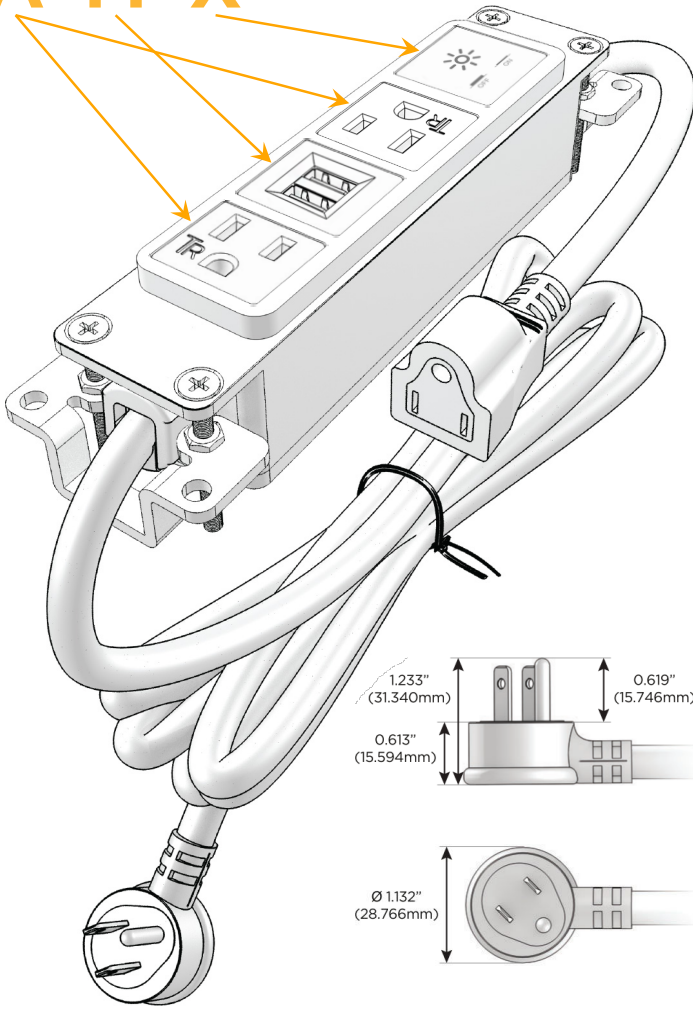

Bezel Finish: **BRASS ANTIQUED (ABS)**

Custom Finishes Available M-POWER-4T-AMAX-BRAAB

Features:

Module/Port Options:

- A** Tamper Resistant AC Receptacle
- E** USB-A & USB-C (20W)
- M** Double USB-A (Fast Charging Ports - 18W)
- H** HDMI
- 6** CAT 6
- 12** RJ 12
- X** Switched AC
- Y** 3-Way Switch (Low Voltage)
- V** USB-C (45W High Speed Charging Port)
- S** USB-C (25W High Speed Charging Port)
- R** Switched AC (Rocker Switch)
- D** Dimmer Switch

Plug:

Supplied with Low Profile Flat 45° Angle 120 VAC Plug

Optional Standard Straight 120 VAC Plug

Optional Straight 120 VAC Pass-through Plug

- CLEAN, COMPACT DESIGN
- STREAMLINED
- LOW PROFILE
- SIDE-EXITING CORDS
- PLUG & PLAY
- 6' AC CORD & PLUG (FLAT PLUG STANDARD)
- CUSTOMIZABLE CONFIGURATIONS AND FINISHES
- UL LISTED FOR MOUNTING IN FURNITURE
- 15A

M-POWER-4T

AC POWER & DATA CONNECTIVITY SOLUTION

M-POWER-4T-AMAX-BRAAB

Specs:

Modules/Ports:

- A** Tamper Resistant AC Receptacle
- M** Double USB-A (Fast Charging Ports - 18W)
- X** Switched AC

A M X

Distributed by