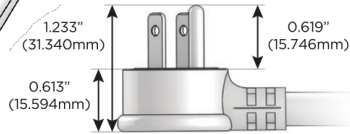

M-POWER-4T

AC POWER & DATA CONNECTIVITY SOLUTION

M-POWER-4T-AMAX-BAB

Specs:

Modules/Ports:

- A** Tamper Resistant AC Receptacle
- M** Double USB-A (Fast Charging Ports - 18W)
- X** Switched AC

A M X

TOP