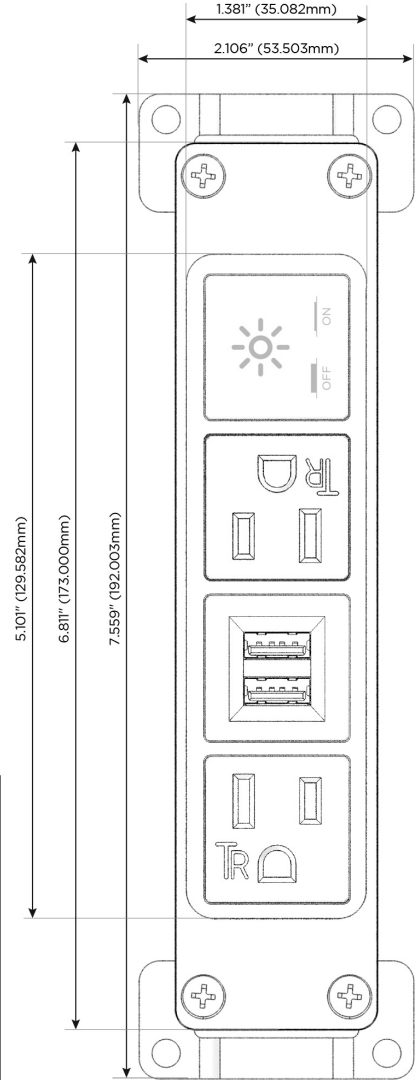

Bezel Finish: **BLACK (ABS)**

Custom Finishes Available M-POWER-4T-AMAX-BAB

Features:

Module/Port Options:

- A** Tamper Resistant AC Receptacle
- E** USB-A & USB-C (20W)
- M** Double USB-A (Fast Charging Ports - 18W)
- H** HDMI
- 6** CAT 6
- 12** RJ 12
- X** Switched AC
- Y** 3-Way Switch (Low Voltage)
- V** USB-C (45W High Speed Charging Port)
- S** USB-C (25W High Speed Charging Port)
- R** Switched AC (Rocker Switch)
- D** Dimmer Switch

Plug:

Supplied with Low Profile Flat 45° Angle 120 VAC Plug

Optional Standard Straight 120 VAC Plug

Optional Straight 120 VAC Pass-through Plug

- CLEAN, COMPACT DESIGN
- STREAMLINED
- LOW PROFILE
- SIDE-EXITING CORDS
- PLUG & PLAY
- 6' AC CORD & PLUG (FLAT PLUG STANDARD)
- CUSTOMIZABLE CONFIGURATIONS AND FINISHES
- UL LISTED FOR MOUNTING IN FURNITURE
- 15A

M-POWER-4T

AC POWER & DATA CONNECTIVITY SOLUTION

M-POWER-4T-AMAX-BAB

Specs:

Modules/Ports:

- A** Tamper Resistant AC Receptacle
- M** Double USB-A (Fast Charging Ports - 18W)
- X** Switched AC

A M X

TOP