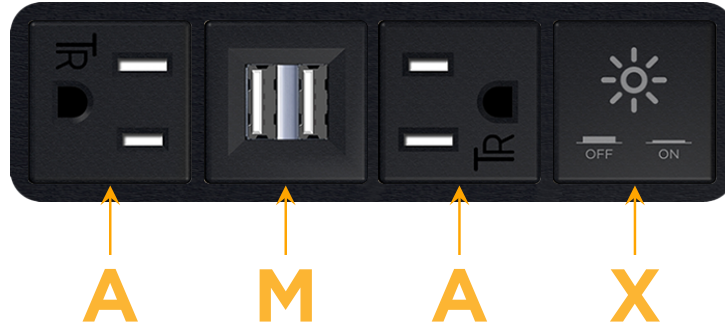

Bezel Finish: **BLACK (ABS)**

Custom Finishes Available M-POWER-4T-AMAX-BAB

Features:

Module/Port Options:

- A** Tamper Resistant AC Receptacle
- E** USB-A & USB-C (20W)
- M** Double USB-A (Fast Charging Ports - 18W)
- H** HDMI
- 6** CAT 6
- 12** RJ 12
- X** Switched AC
- Y** 3-Way Switch (Low Voltage)
- V** USB-C (45W High Speed Charging Port)
- S** USB-C (25W High Speed Charging Port)
- R** Switched AC (Rocker Switch)
- D** Dimmer Switch

Plug:

Supplied with Low Profile Flat 45° Angle 120 VAC Plug

Optional Standard Straight 120 VAC Plug

Optional Straight 120 VAC Pass-through Plug

- CLEAN, COMPACT DESIGN
- STREAMLINED
- LOW PROFILE
- SIDE-EXITING CORDS
- PLUG & PLAY
- 6' AC CORD & PLUG (FLAT PLUG STANDARD)
- CUSTOMIZABLE CONFIGURATIONS AND FINISHES
- UL LISTED FOR MOUNTING IN FURNITURE
- 15A

M-POWER-4T

AC POWER & DATA CONNECTIVITY SOLUTION

M-POWER-4T-AMAX-BAB

Specs:

Modules/Ports:

- A** Tamper Resistant AC Receptacle
- M** Double USB-A (Fast Charging Ports - 18W)
- X** Switched AC

A M X

TOP