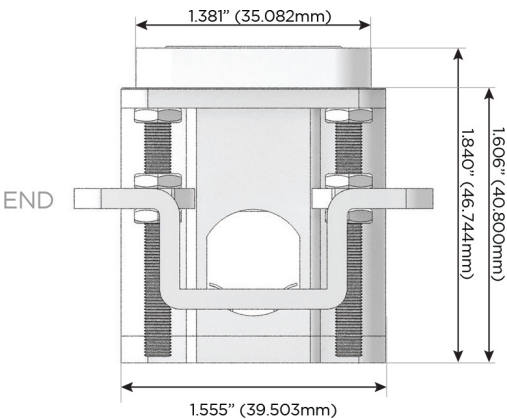

Plug:

Supplied with Low Profile Flat 45° Angle 120 VAC Plug

Optional Standard Straight 120 VAC Plug

Optional Straight 120 VAC Pass-through Plug

- CLEAN, COMPACT DESIGN
- STREAMLINED
- LOW PROFILE
- SIDE-EXITING CORDS
- PLUG & PLAY
- 6' AC CORD & PLUG (FLAT PLUG STANDARD)
- CUSTOMIZABLE CONFIGURATIONS AND FINISHES
- UL LISTED FOR MOUNTING IN FURNITURE
- 15A

M-POWER-4T

AC POWER & DATA CONNECTIVITY SOLUTION

M-POWER-4T-AMAX-BAB

Specs:

Modules/Ports:

- A** Tamper Resistant AC Receptacle
- M** Double USB-A (Fast Charging Ports - 18W)
- X** Switched AC

A M X

TOP