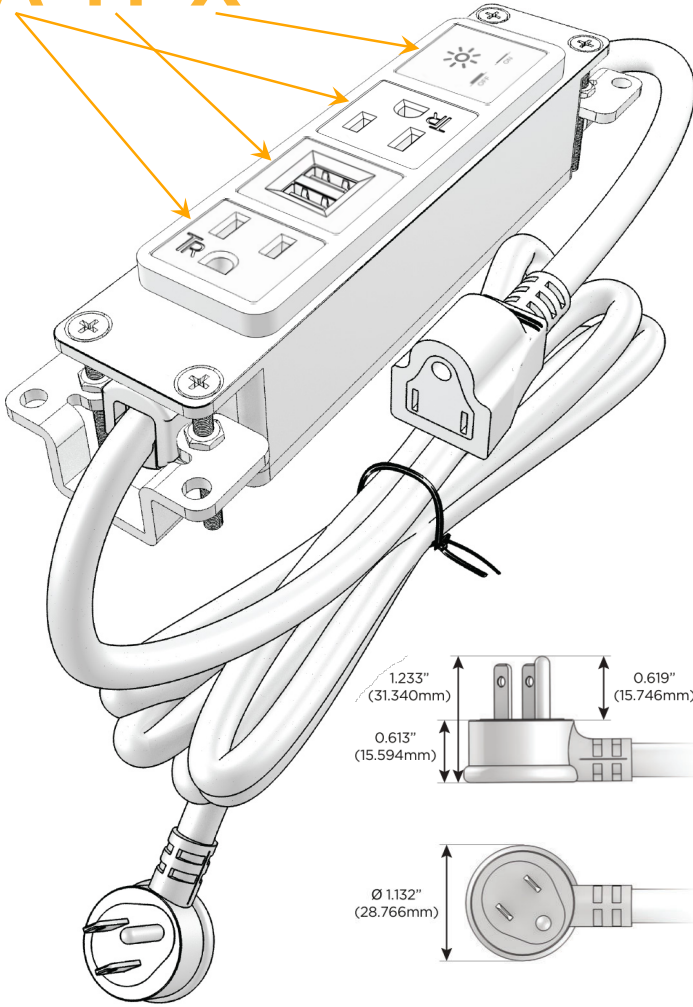

Bezel Finish: **BLACK (ABS)**

Custom Finishes Available M-POWER-4T-AMAX-BAB

Features:

Module/Port Options:

- A** Tamper Resistant AC Receptacle
- E** USB-A & USB-C (20W)
- M** Double USB-A (Fast Charging Ports - 18W)
- H** HDMI
- 6** CAT 6
- 12** RJ 12
- X** Switched AC
- Y** 3-Way Switch (Low Voltage)
- V** USB-C (45W High Speed Charging Port)
- S** USB-C (25W High Speed Charging Port)
- R** Switched AC (Rocker Switch)
- D** Dimmer Switch

Plug:

Supplied with Low Profile Flat 45° Angle 120 VAC Plug

Optional Standard Straight 120 VAC Plug

Optional Straight 120 VAC Pass-through Plug

- CLEAN, COMPACT DESIGN
- STREAMLINED
- LOW PROFILE
- SIDE-EXITING CORDS
- PLUG & PLAY
- 6' AC CORD & PLUG (FLAT PLUG STANDARD)
- CUSTOMIZABLE CONFIGURATIONS AND FINISHES
- UL LISTED FOR MOUNTING IN FURNITURE
- 15A

M-POWER-4T

AC POWER & DATA CONNECTIVITY SOLUTION

M-POWER-4T-AMAX-BAB

Specs:

Modules/Ports:

- A** Tamper Resistant AC Receptacle
- M** Double USB-A (Fast Charging Ports - 18W)
- X** Switched AC

A M X

TOP