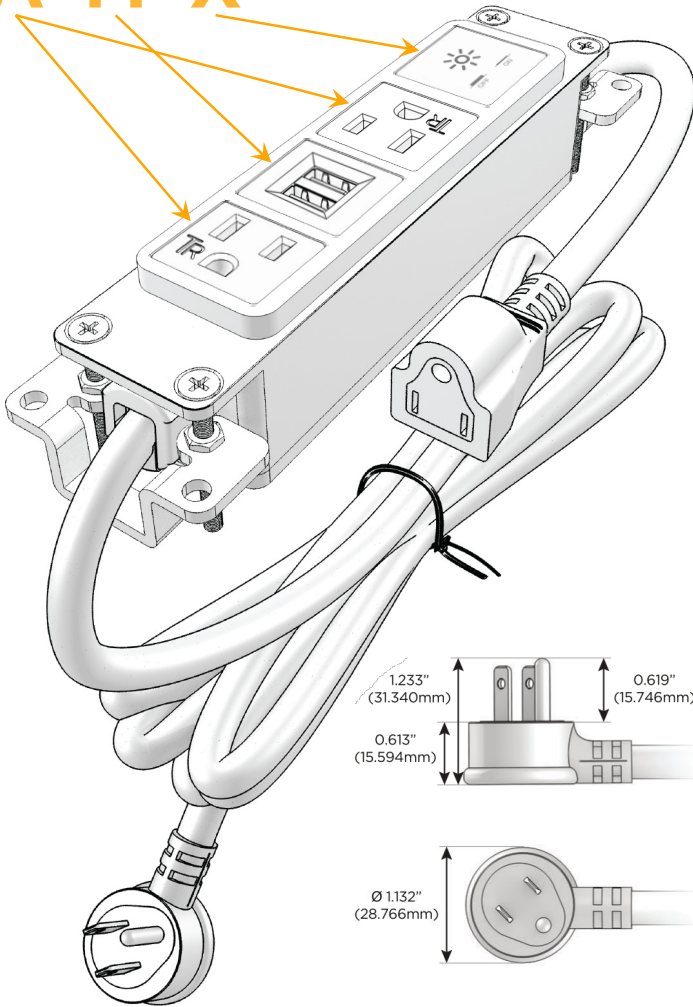

Bezel Finish: **SPECIAL ANTIQUE BRONZE (ABS)**

Custom Finishes Available M-POWER-4T-AMAX-APAB

Features:

Module/Port Options:

- A** Tamper Resistant AC Receptacle
- E** USB-A & USB-C (20W)
- M** Double USB-A (Fast Charging Ports - 18W)
- H** HDMI
- 6** CAT 6
- 12** RJ 12
- X** Switched AC
- Y** 3-Way Switch (Low Voltage)
- V** USB-C (45W High Speed Charging Port)
- S** USB-C (25W High Speed Charging Port)
- R** Switched AC (Rocker Switch)
- D** Dimmer Switch

Plug:

Supplied with Low Profile Flat 45° Angle 120 VAC Plug

Optional Standard Straight 120 VAC Plug

Optional Straight 120 VAC Pass-through Plug

- CLEAN, COMPACT DESIGN
- STREAMLINED
- LOW PROFILE
- SIDE-EXITING CORDS
- PLUG & PLAY
- 6' AC CORD & PLUG (FLAT PLUG STANDARD)
- CUSTOMIZABLE CONFIGURATIONS AND FINISHES
- UL LISTED FOR MOUNTING IN FURNITURE
- 15A

M-POWER-4T

AC POWER & DATA CONNECTIVITY SOLUTION

M-POWER-4T-AMAX-APAB

Specs:

Modules/Ports:

- A** Tamper Resistant AC Receptacle
- M** Double USB-A (Fast Charging Ports - 18W)
- X** Switched AC

A M X

Distributed by