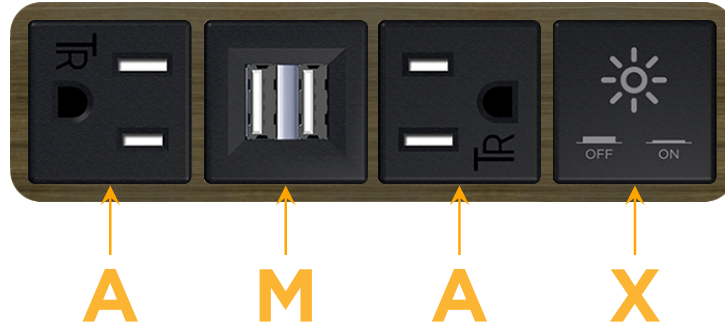

Bezel Finish: **SPECIAL ANTIQUE BRONZE (ABS)**

Custom Finishes Available M-POWER-4T-AMAX-APAB

Features:

Module/Port Options:

- A** Tamper Resistant AC Receptacle
- E** USB-A & USB-C (20W)
- M** Double USB-A (Fast Charging Ports - 18W)
- H** HDMI
- 6** CAT 6
- 12** RJ 12
- X** Switched AC
- Y** 3-Way Switch (Low Voltage)
- V** USB-C (45W High Speed Charging Port)
- S** USB-C (25W High Speed Charging Port)
- R** Switched AC (Rocker Switch)
- D** Dimmer Switch

Plug:

Supplied with Low Profile Flat 45° Angle 120 VAC Plug

Optional Standard Straight 120 VAC Plug

Optional Straight 120 VAC Pass-through Plug

- CLEAN, COMPACT DESIGN
- STREAMLINED
- LOW PROFILE
- SIDE-EXITING CORDS
- PLUG & PLAY
- 6' AC CORD & PLUG (FLAT PLUG STANDARD)
- CUSTOMIZABLE CONFIGURATIONS AND FINISHES
- UL LISTED FOR MOUNTING IN FURNITURE
- 15A

M-POWER-4T

AC POWER & DATA CONNECTIVITY SOLUTION

M-POWER-4T-AMAX-APAB

Specs:

Modules/Ports:

- A** Tamper Resistant AC Receptacle
- M** Double USB-A (Fast Charging Ports - 18W)
- X** Switched AC

A M X

Distributed by