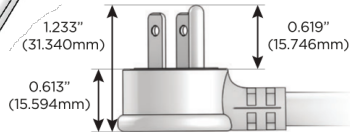

M-POWER-4T

AC POWER & DATA CONNECTIVITY SOLUTION

M-POWER-4T-AMAX-APAB

Specs:

Modules/Ports:

- A** Tamper Resistant AC Receptacle
- M** Double USB-A (Fast Charging Ports - 18W)
- X** Switched AC

A M X

Distributed by