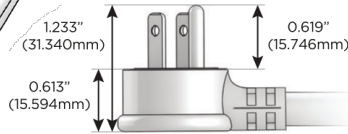

M-POWER-4T

AC POWER & DATA CONNECTIVITY SOLUTION

M-POWER-4T-AMAR-SAB

Specs:

Modules/Ports:

- **A** Tamper Resistant AC Receptacle
- **M** Double USB-A (Fast Charging Ports - 18W)
- **R** Switched AC (Rocker Switch)

A M R