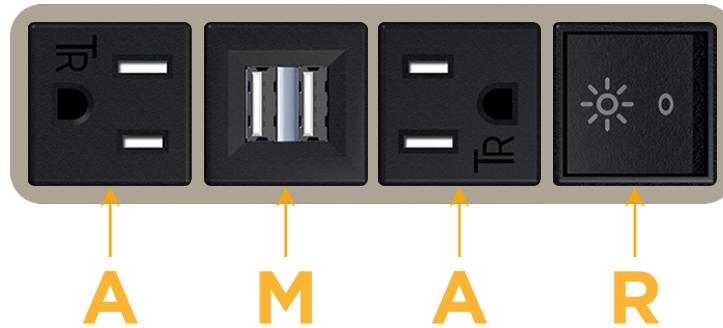

M-POWER-4T

AC POWER & DATA CONNECTIVITY SOLUTION

M-POWER-4T-AMAR-SAB

Distributed by

Mormax Company, Inc.

8 Westchester Plaza

Elmsford, NY 10523

914-699-0101

sales@mormax.com

mormax.com

Metro Light & Power's line of power & data solutions offers sophisticated design elements combined with greater ease of installation. Streamlined and low-profile, enhanced by side-exiting cords, our outlets advance the industry with their cutting edge look and feel. We believe flexibility is key, and we provide a variety of mounting options, including the ability to mount in limited spaces. Our outlets are available in many finishes and configurations, in addition to a custom color and finish capability for our clients.

Bezel Finish: **SATIN NICKEL (ABS)**

Custom Finishes Available M-POWER-4T-AMAR-SAB

Features:

Module/Port Options:

- **A** Tamper Resistant AC Receptacle
- **E** USB-A & USB-C (20W)
- **M** Double USB-A (Fast Charging Ports - 18W)
- **H** HDMI
- **6** CAT 6
- **12** RJ 12
- **X** Switched AC
- **Y** 3-Way Switch (Low Voltage)
- **V** USB-C (45W High Speed Charging Port)
- **S** USB-C (25W High Speed Charging Port)
- **R** Switched AC (Rocker Switch)
- **D** Dimmer Switch

Plug:

Supplied with Low Profile Flat 45° Angle 120 VAC Plug

Optional Standard Straight 120 VAC Plug

Optional Straight 120 VAC Pass-through Plug

- CLEAN, COMPACT DESIGN
- STREAMLINED
- LOW PROFILE
- SIDE-EXITING CORDS
- PLUG & PLAY
- 6' AC CORD & PLUG (FLAT PLUG STANDARD)
- CUSTOMIZABLE CONFIGURATIONS AND FINISHES
- UL LISTED FOR MOUNTING IN FURNITURE
- 15A