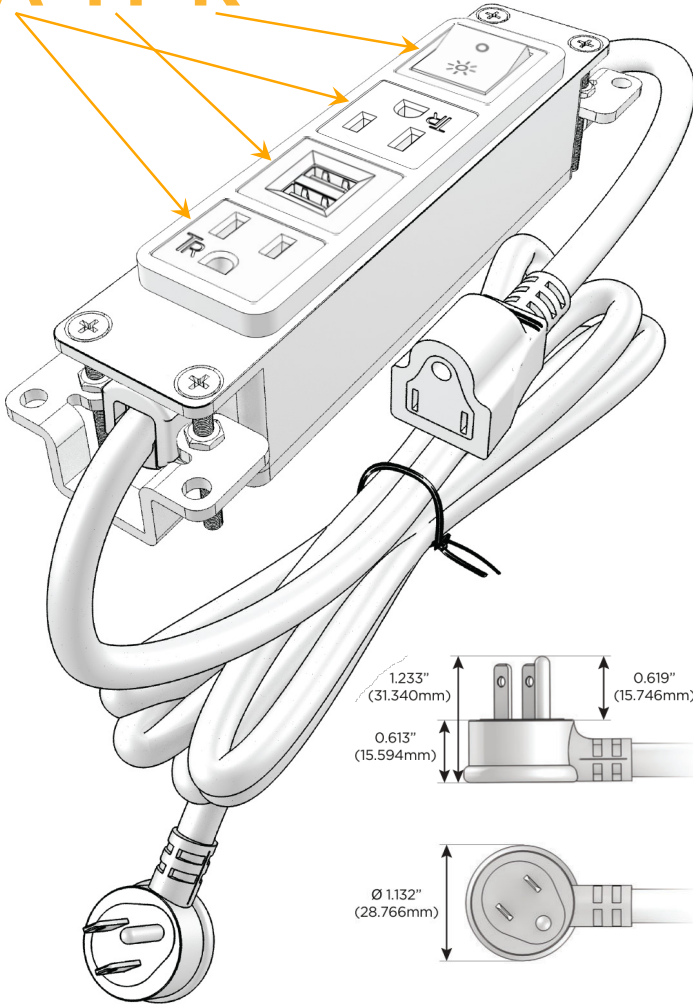

M-POWER-4T

AC POWER & DATA CONNECTIVITY SOLUTION

M-POWER-4T-AMAR-SAB

Specs:

Modules/Ports:

- **A** Tamper Resistant AC Receptacle
- **M** Double USB-A (Fast Charging Ports - 18W)
- **R** Switched AC (Rocker Switch)

A M R