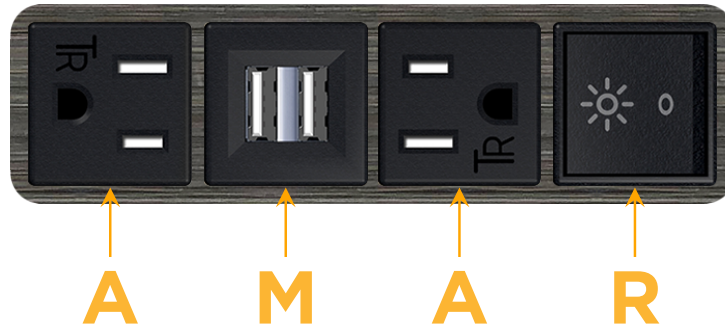

M-POWER-4T

AC POWER & DATA CONNECTIVITY SOLUTION

M-POWER-4T-AMAR-S3AB

Distributed by

Mormax Company, Inc.

8 Westchester Plaza

Elmsford, NY 10523

914-699-0101

sales@mormax.com

mormax.com

Metro Light & Power's line of power & data solutions offers sophisticated design elements combined with greater ease of installation. Streamlined and low-profile, enhanced by side-exiting cords, our outlets advance the industry with their cutting edge look and feel. We believe flexibility is key, and we provide a variety of mounting options, including the ability to mount in limited spaces. Our outlets are available in many finishes and configurations, in addition to a custom color and finish capability for our clients.

Bezel Finish: **GUNMETAL (ABS)**

Custom Finishes Available M-POWER-4T-AMAR-S3AB

Features:

Module/Port Options:

- **A** Tamper Resistant AC Receptacle
- **E** USB-A & USB-C (20W)
- **M** Double USB-A (Fast Charging Ports - 18W)
- **H** HDMI
- **6** CAT 6
- **12** RJ 12
- **X** Switched AC
- **Y** 3-Way Switch (Low Voltage)
- **V** USB-C (45W High Speed Charging Port)
- **S** USB-C (25W High Speed Charging Port)
- **R** Switched AC (Rocker Switch)
- **D** Dimmer Switch

Plug:

Supplied with Low Profile Flat 45° Angle 120 VAC Plug

Optional Standard Straight 120 VAC Plug

Optional Straight 120 VAC Pass-through Plug

- CLEAN, COMPACT DESIGN
- STREAMLINED
- LOW PROFILE
- SIDE-EXITING CORDS
- PLUG & PLAY
- 6' AC CORD & PLUG (FLAT PLUG STANDARD)
- CUSTOMIZABLE CONFIGURATIONS AND FINISHES
- UL LISTED FOR MOUNTING IN FURNITURE
- 15A