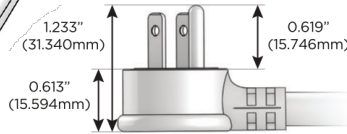

M-POWER-4T

AC POWER & DATA CONNECTIVITY SOLUTION

M-POWER-4T-AMAR-S3AB

Specs:

Modules/Ports:

- **A** Tamper Resistant AC Receptacle
- **M** Double USB-A (Fast Charging Ports - 18W)
- **R** Switched AC (Rocker Switch)

A M R