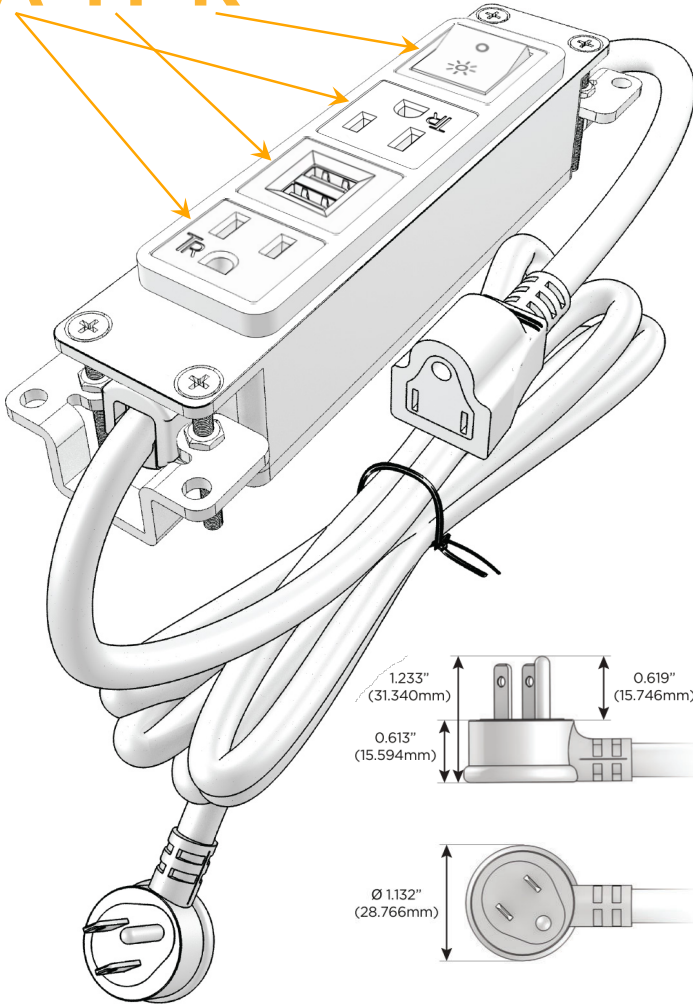

M-POWER-4T

AC POWER & DATA CONNECTIVITY SOLUTION

M-POWER-4T-AMAR-S3AB

Specs:

Modules/Ports:

- **A** Tamper Resistant AC Receptacle
- **M** Double USB-A (Fast Charging Ports - 18W)
- **R** Switched AC (Rocker Switch)

A M R