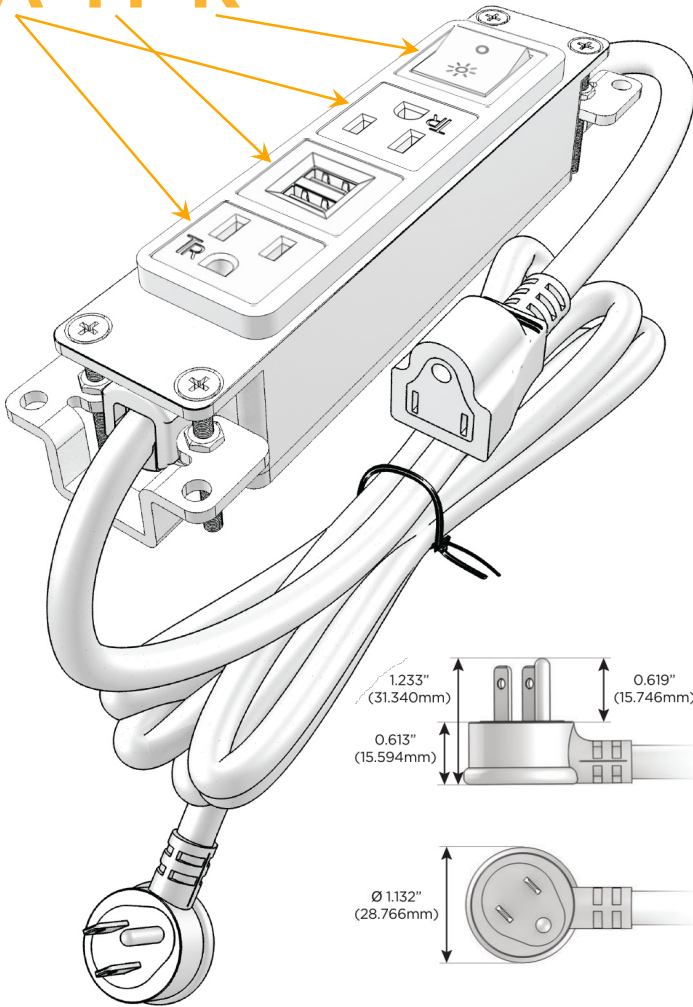

M-POWER-4T

AC POWER & DATA CONNECTIVITY SOLUTION

M-POWER-4T-AMAR-CUAB

Specs:

Modules/Ports:

- **A** Tamper Resistant AC Receptacle
- **M** Double USB-A (Fast Charging Ports - 18W)
- **R** Switched AC (Rocker Switch)

A M R