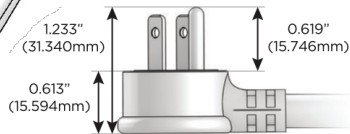

M-POWER-4T

AC POWER & DATA CONNECTIVITY SOLUTION

M-POWER-4T-AMAR-CUAB

Specs:

Modules/Ports:

- **A** Tamper Resistant AC Receptacle
- **M** Double USB-A (Fast Charging Ports - 18W)
- **R** Switched AC (Rocker Switch)

A M R