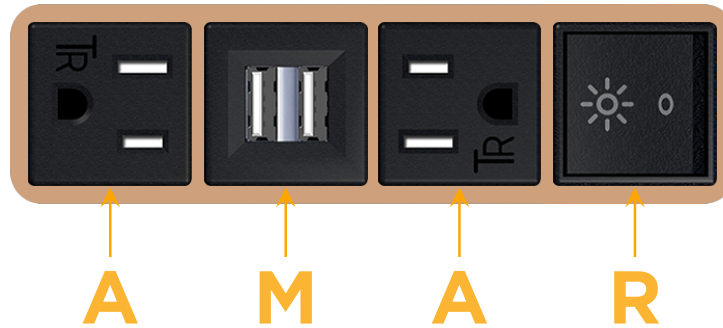

M-POWER-4T

AC POWER & DATA CONNECTIVITY SOLUTION

M-POWER-4T-AMAR-CUAB

Distributed by

Mormax Company, Inc.

8 Westchester Plaza

Elmsford, NY 10523

914-699-0101

sales@mormax.com

mormax.com

Metro Light & Power's line of power & data solutions offers sophisticated design elements combined with greater ease of installation. Streamlined and low-profile, enhanced by side-exiting cords, our outlets advance the industry with their cutting edge look and feel. We believe flexibility is key, and we provide a variety of mounting options, including the ability to mount in limited spaces. Our outlets are available in many finishes and configurations, in addition to a custom color and finish capability for our clients.

Bezel Finish: **COPPER (ABS)**

Custom Finishes Available M-POWER-4T-AMAR-CUAB

Features:

Module/Port Options:

- **A** Tamper Resistant AC Receptacle
- **E** USB-A & USB-C (20W)
- **M** Double USB-A (Fast Charging Ports - 18W)
- **H** HDMI
- **6** CAT 6
- **12** RJ 12
- **X** Switched AC
- **Y** 3-Way Switch (Low Voltage)
- **V** USB-C (45W High Speed Charging Port)
- **S** USB-C (25W High Speed Charging Port)
- **R** Switched AC (Rocker Switch)
- **D** Dimmer Switch

Plug:

Supplied with Low Profile Flat 45° Angle 120 VAC Plug

Optional Standard Straight 120 VAC Plug

Optional Straight 120 VAC Pass-through Plug

- CLEAN, COMPACT DESIGN
- STREAMLINED
- LOW PROFILE
- SIDE-EXITING CORDS
- PLUG & PLAY
- 6' AC CORD & PLUG (FLAT PLUG STANDARD)
- CUSTOMIZABLE CONFIGURATIONS AND FINISHES
- UL LISTED FOR MOUNTING IN FURNITURE
- 15A