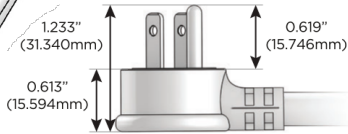

M-POWER-4T

AC POWER & DATA CONNECTIVITY SOLUTION

M-POWER-4T-AMAR-CRAB

Specs:

Modules/Ports:

- **A** Tamper Resistant AC Receptacle
- **M** Double USB-A (Fast Charging Ports - 18W)
- **R** Switched AC (Rocker Switch)

A M R