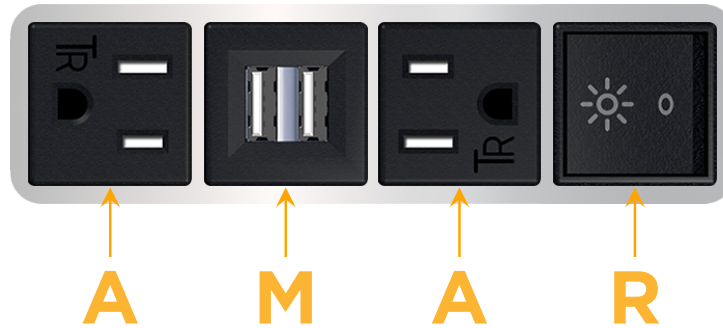

M-POWER-4T

AC POWER & DATA CONNECTIVITY SOLUTION

M-POWER-4T-AMAR-CRAB

Distributed by

Mormax Company, Inc.

8 Westchester Plaza

Elmsford, NY 10523

914-699-0101

sales@mormax.com

mormax.com

Metro Light & Power's line of power & data solutions offers sophisticated design elements combined with greater ease of installation. Streamlined and low-profile, enhanced by side-exiting cords, our outlets advance the industry with their cutting edge look and feel. We believe flexibility is key, and we provide a variety of mounting options, including the ability to mount in limited spaces. Our outlets are available in many finishes and configurations, in addition to a custom color and finish capability for our clients.

Bezel Finish: **CHROME (ABS)**
Custom Finishes Available M-POWER-4T-AMAR-CRAB

Features:

Module/Port Options:

- **A** Tamper Resistant AC Receptacle
- **E** USB-A & USB-C (20W)
- **M** Double USB-A (Fast Charging Ports - 18W)
- **H** HDMI
- **6** CAT 6
- **12** RJ 12
- **X** Switched AC
- **Y** 3-Way Switch (Low Voltage)
- **V** USB-C (45W High Speed Charging Port)
- **S** USB-C (25W High Speed Charging Port)
- **R** Switched AC (Rocker Switch)
- **D** Dimmer Switch

Plug:

- Supplied with Low Profile Flat 45° Angle 120 VAC Plug
- Optional Standard Straight 120 VAC Plug
- Optional Straight 120 VAC Pass-through Plug

- CLEAN, COMPACT DESIGN
- STREAMLINED
- LOW PROFILE
- SIDE-EXITING CORDS
- PLUG & PLAY
- 6' AC CORD & PLUG (FLAT PLUG STANDARD)
- CUSTOMIZABLE CONFIGURATIONS AND FINISHES
- UL LISTED FOR MOUNTING IN FURNITURE
- 15A