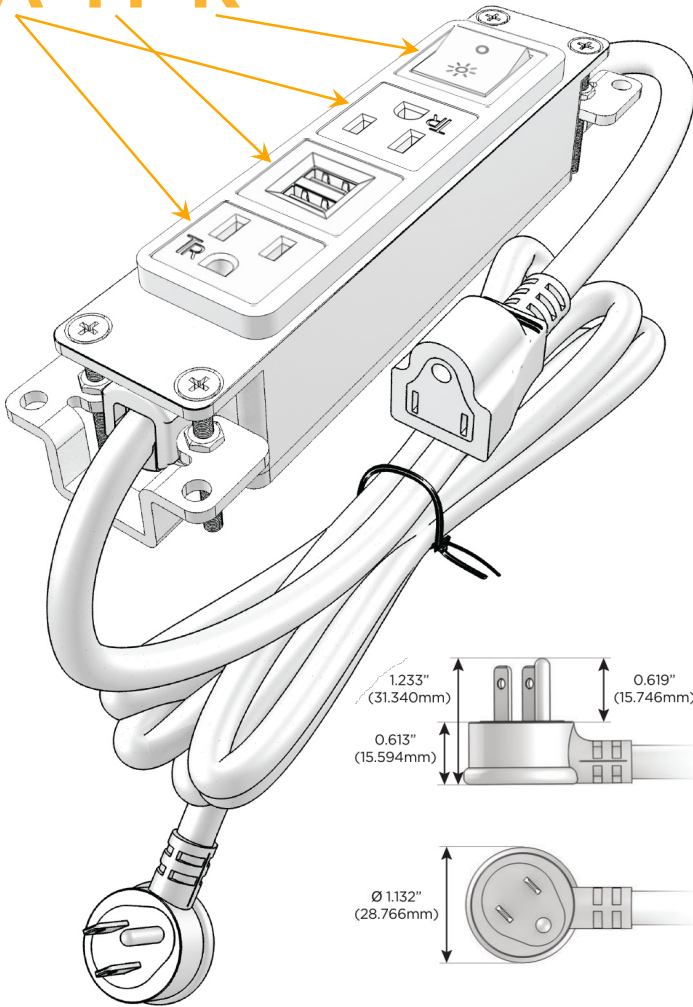

M-POWER-4T

AC POWER & DATA CONNECTIVITY SOLUTION

M-POWER-4T-AMAR-CRAB

Specs:

Modules/Ports:

- **A** Tamper Resistant AC Receptacle
- **M** Double USB-A (Fast Charging Ports - 18W)
- **R** Switched AC (Rocker Switch)

A M R