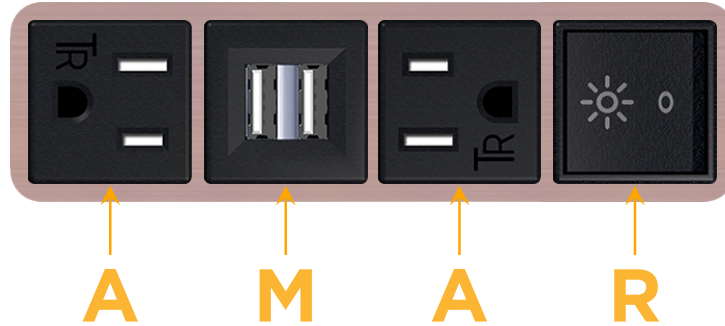

M-POWER-4T

AC POWER & DATA CONNECTIVITY SOLUTION

M-POWER-4T-AMAR-CHAB

Distributed by

Mormax Company, Inc.

8 Westchester Plaza

Elmsford, NY 10523

914-699-0101

sales@mormax.com

mormax.com

Metro Light & Power's line of power & data solutions offers sophisticated design elements combined with greater ease of installation. Streamlined and low-profile, enhanced by side-exiting cords, our outlets advance the industry with their cutting edge look and feel. We believe flexibility is key, and we provide a variety of mounting options, including the ability to mount in limited spaces. Our outlets are available in many finishes and configurations, in addition to a custom color and finish capability for our clients.

Bezel Finish: **CHAMPAGNE (ABS)**

Custom Finishes Available M-POWER-4T-AMAR-CHAB

Features:

Module/Port Options:

- **A** Tamper Resistant AC Receptacle
- **E** USB-A & USB-C (20W)
- **M** Double USB-A (Fast Charging Ports - 18W)
- **H** HDMI
- **6** CAT 6
- **12** RJ 12
- **X** Switched AC
- **Y** 3-Way Switch (Low Voltage)
- **V** USB-C (45W High Speed Charging Port)
- **S** USB-C (25W High Speed Charging Port)
- **R** Switched AC (Rocker Switch)
- **D** Dimmer Switch

Plug:

Supplied with Low Profile Flat 45° Angle 120 VAC Plug

Optional Standard Straight 120 VAC Plug

Optional Straight 120 VAC Pass-through Plug

- CLEAN, COMPACT DESIGN
- STREAMLINED
- LOW PROFILE
- SIDE-EXITING CORDS
- PLUG & PLAY
- 6' AC CORD & PLUG (FLAT PLUG STANDARD)
- CUSTOMIZABLE CONFIGURATIONS AND FINISHES
- UL LISTED FOR MOUNTING IN FURNITURE
- 15A