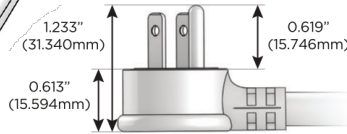

M-POWER-4T

AC POWER & DATA CONNECTIVITY SOLUTION

M-POWER-4T-AMAR-CHAB

Specs:

Modules/Ports:

- **A** Tamper Resistant AC Receptacle
- **M** Double USB-A (Fast Charging Ports - 18W)
- **R** Switched AC (Rocker Switch)

A M R