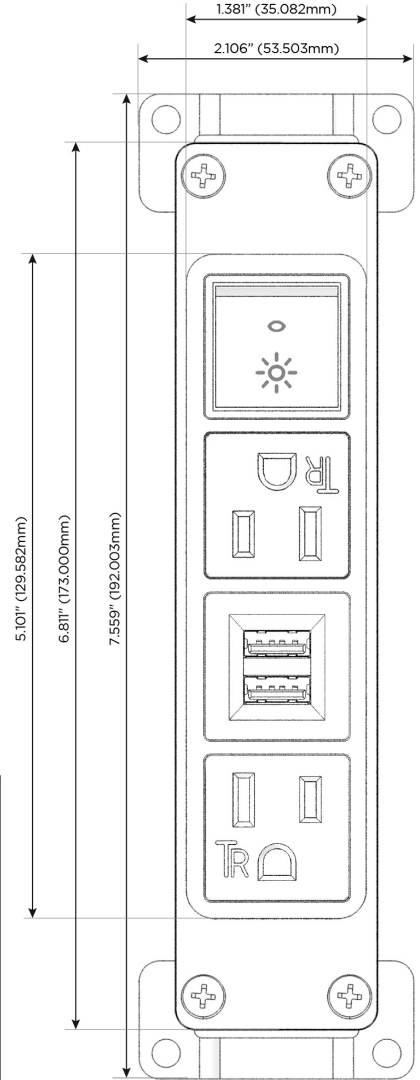

M-POWER-4T

AC POWER & DATA CONNECTIVITY SOLUTION

M-POWER-4T-AMAR-CHAB

Specs:

Modules/Ports:

- **A** Tamper Resistant AC Receptacle
- **M** Double USB-A (Fast Charging Ports - 18W)
- **R** Switched AC (Rocker Switch)

A M R

TOP

Distributed by

Mormax Company, Inc.

8 Westchester Plaza

Elmsford, NY 10523

914-699-0101

sales@mormax.com

mormax.com