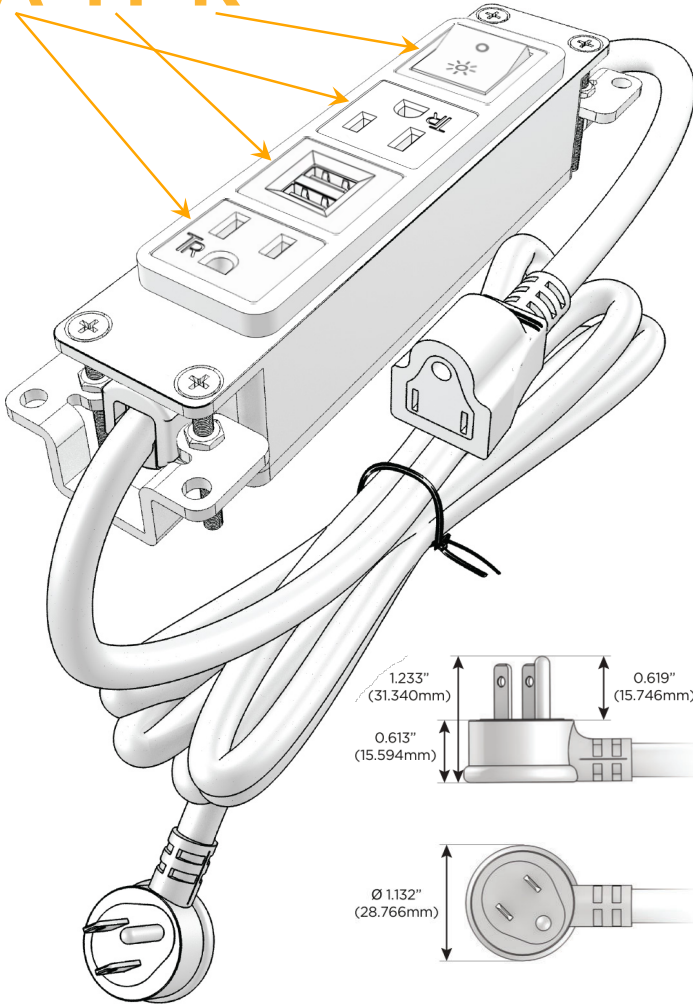

M-POWER-4T

AC POWER & DATA CONNECTIVITY SOLUTION

M-POWER-4T-AMAR-CHAB

Specs:

Modules/Ports:

- **A** Tamper Resistant AC Receptacle
- **M** Double USB-A (Fast Charging Ports - 18W)
- **R** Switched AC (Rocker Switch)

A M R