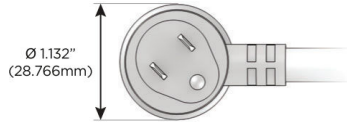

M-POWER-4T

AC POWER & DATA CONNECTIVITY SOLUTION

M-POWER-4T-AMAR-CHAB

Specs:

Modules/Ports:

- **A** Tamper Resistant AC Receptacle
- **M** Double USB-A (Fast Charging Ports - 18W)
- **R** Switched AC (Rocker Switch)

A M R