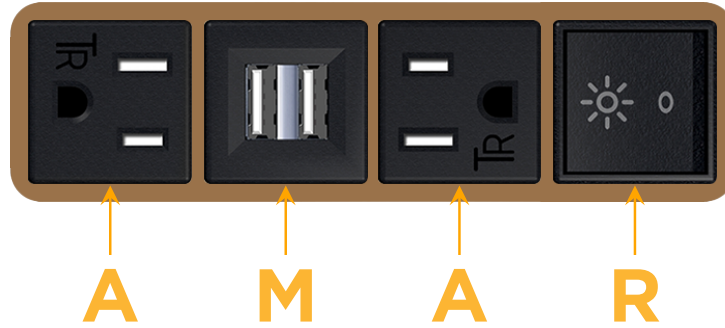

M-POWER-4T

AC POWER & DATA CONNECTIVITY SOLUTION

M-POWER-4T-AMAR-BZB

Distributed by

Mormax Company, Inc.

8 Westchester Plaza

Elmsford, NY 10523

914-699-0101

sales@mormax.com

mormax.com

Metro Light & Power's line of power & data solutions offers sophisticated design elements combined with greater ease of installation. Streamlined and low-profile, enhanced by side-exiting cords, our outlets advance the industry with their cutting edge look and feel. We believe flexibility is key, and we provide a variety of mounting options, including the ability to mount in limited spaces. Our outlets are available in many finishes and configurations, in addition to a custom color and finish capability for our clients.

Bezel Finish: **SOLID BRONZE**

Custom Finishes Available M-POWER-4T-AMAR-BZB

Features:

Module/Port Options:

- **A** Tamper Resistant AC Receptacle
- **E** USB-A & USB-C (20W)
- **M** Double USB-A (Fast Charging Ports - 18W)
- **H** HDMI
- **6** CAT 6
- **12** RJ 12
- **X** Switched AC
- **Y** 3-Way Switch (Low Voltage)
- **V** USB-C (45W High Speed Charging Port)
- **S** USB-C (25W High Speed Charging Port)
- **R** Switched AC (Rocker Switch)
- **D** Dimmer Switch

Plug:

Supplied with Low Profile Flat 45° Angle 120 VAC Plug

Optional Standard Straight 120 VAC Plug

Optional Straight 120 VAC Pass-through Plug

- CLEAN, COMPACT DESIGN
- STREAMLINED
- LOW PROFILE
- SIDE-EXITING CORDS
- PLUG & PLAY
- 6' AC CORD & PLUG (FLAT PLUG STANDARD)
- CUSTOMIZABLE CONFIGURATIONS AND FINISHES
- UL LISTED FOR MOUNTING IN FURNITURE
- 15A