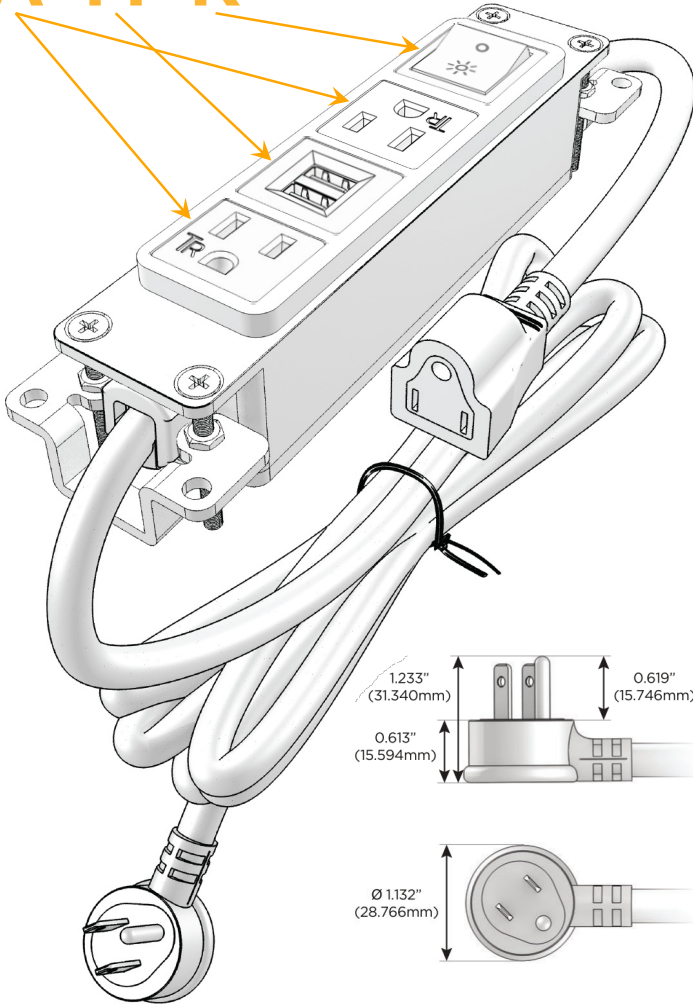

M-POWER-4T

AC POWER & DATA CONNECTIVITY SOLUTION

M-POWER-4T-AMAR-BZB

Specs:

Modules/Ports:

- **A** Tamper Resistant AC Receptacle
- **M** Double USB-A (Fast Charging Ports - 18W)
- **R** Switched AC (Rocker Switch)

A M R