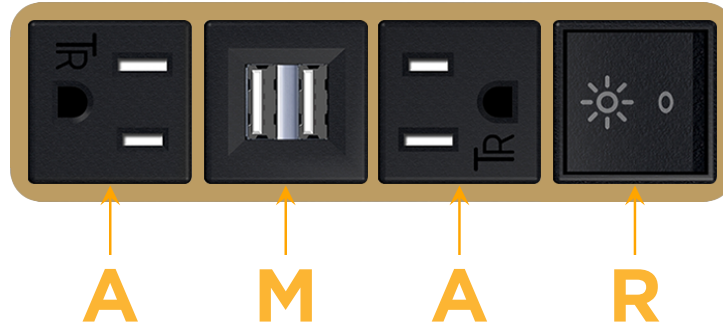

M-POWER-4T

AC POWER & DATA CONNECTIVITY SOLUTION

M-POWER-4T-AMAR-BZAB

Distributed by

Mormax Company, Inc.

8 Westchester Plaza

Elmsford, NY 10523

914-699-0101

sales@mormax.com

mormax.com

Metro Light & Power's line of power & data solutions offers sophisticated design elements combined with greater ease of installation. Streamlined and low-profile, enhanced by side-exiting cords, our outlets advance the industry with their cutting edge look and feel. We believe flexibility is key, and we provide a variety of mounting options, including the ability to mount in limited spaces. Our outlets are available in many finishes and configurations, in addition to a custom color and finish capability for our clients.

Bezel Finish: **STANDARD BRONZE (ABS)**

Custom Finishes Available M-POWER-4T-AMAR-BZAB

Features:

Module/Port Options:

- **A** Tamper Resistant AC Receptacle
- **E** USB-A & USB-C (20W)
- **M** Double USB-A (Fast Charging Ports - 18W)
- **H** HDMI
- **6** CAT 6
- **12** RJ 12
- **X** Switched AC
- **Y** 3-Way Switch (Low Voltage)
- **V** USB-C (45W High Speed Charging Port)
- **S** USB-C (25W High Speed Charging Port)
- **R** Switched AC (Rocker Switch)
- **D** Dimmer Switch

Plug:

Supplied with Low Profile Flat 45° Angle 120 VAC Plug

Optional Standard Straight 120 VAC Plug

Optional Straight 120 VAC Pass-through Plug

- CLEAN, COMPACT DESIGN
- STREAMLINED
- LOW PROFILE
- SIDE-EXITING CORDS
- PLUG & PLAY
- 6' AC CORD & PLUG (FLAT PLUG STANDARD)
- CUSTOMIZABLE CONFIGURATIONS AND FINISHES
- UL LISTED FOR MOUNTING IN FURNITURE
- 15A