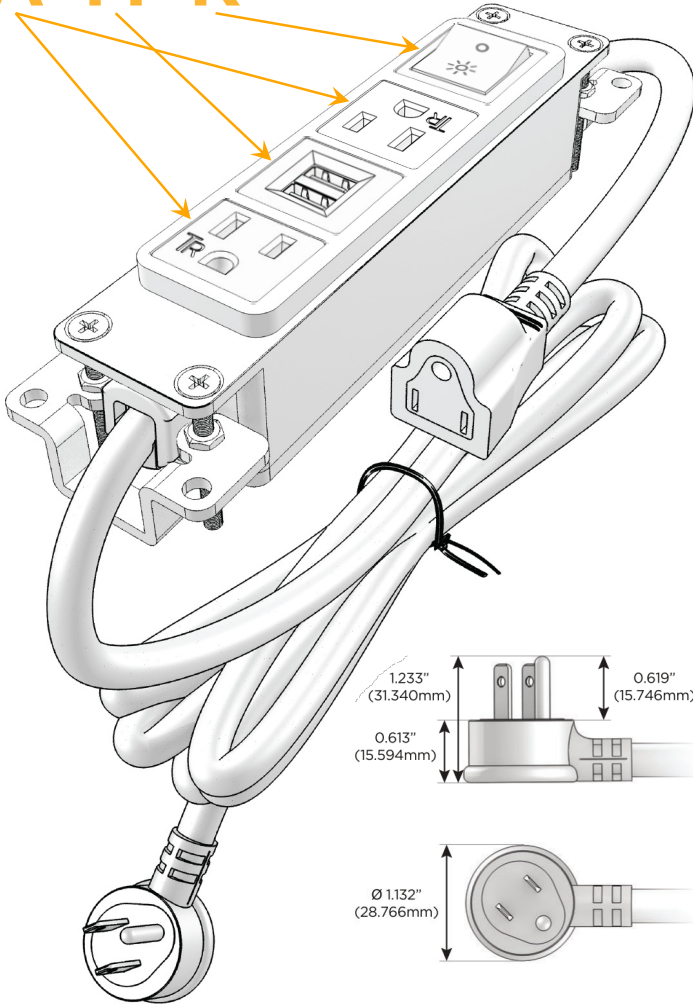

M-POWER-4T

AC POWER & DATA CONNECTIVITY SOLUTION

M-POWER-4T-AMAR-BZAB

Specs:

Modules/Ports:

- **A** Tamper Resistant AC Receptacle
- **M** Double USB-A (Fast Charging Ports - 18W)
- **R** Switched AC (Rocker Switch)

A M R