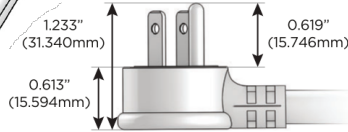

M-POWER-4T

AC POWER & DATA CONNECTIVITY SOLUTION

M-POWER-4T-AMAR-BZAB

Specs:

Modules/Ports:

- **A** Tamper Resistant AC Receptacle
- **M** Double USB-A (Fast Charging Ports - 18W)
- **R** Switched AC (Rocker Switch)

A M R