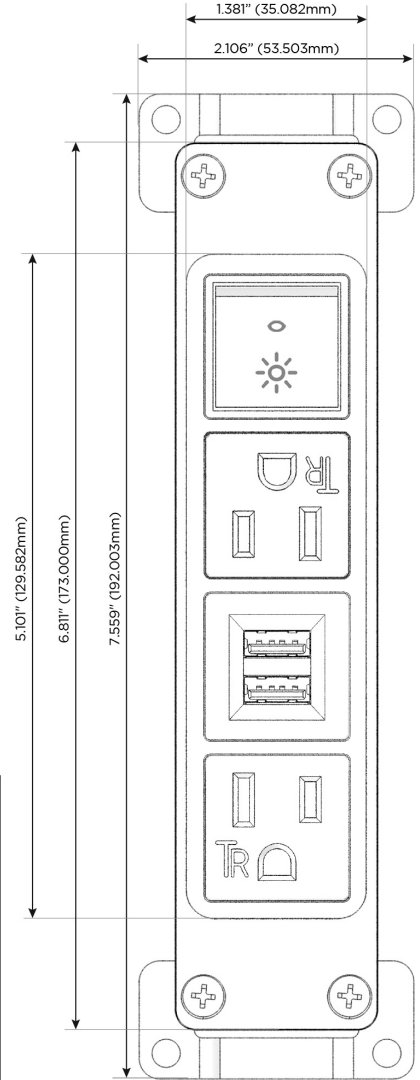

M-POWER-4T

AC POWER & DATA CONNECTIVITY SOLUTION

M-POWER-4T-AMAR-BZAB

Specs:

Modules/Ports:

- **A** Tamper Resistant AC Receptacle
- **M** Double USB-A (Fast Charging Ports - 18W)
- **R** Switched AC (Rocker Switch)

A M R

TOP

Distributed by

Mormax Company, Inc.

8 Westchester Plaza

Elmsford, NY 10523

914-699-0101

sales@mormax.com

mormax.com