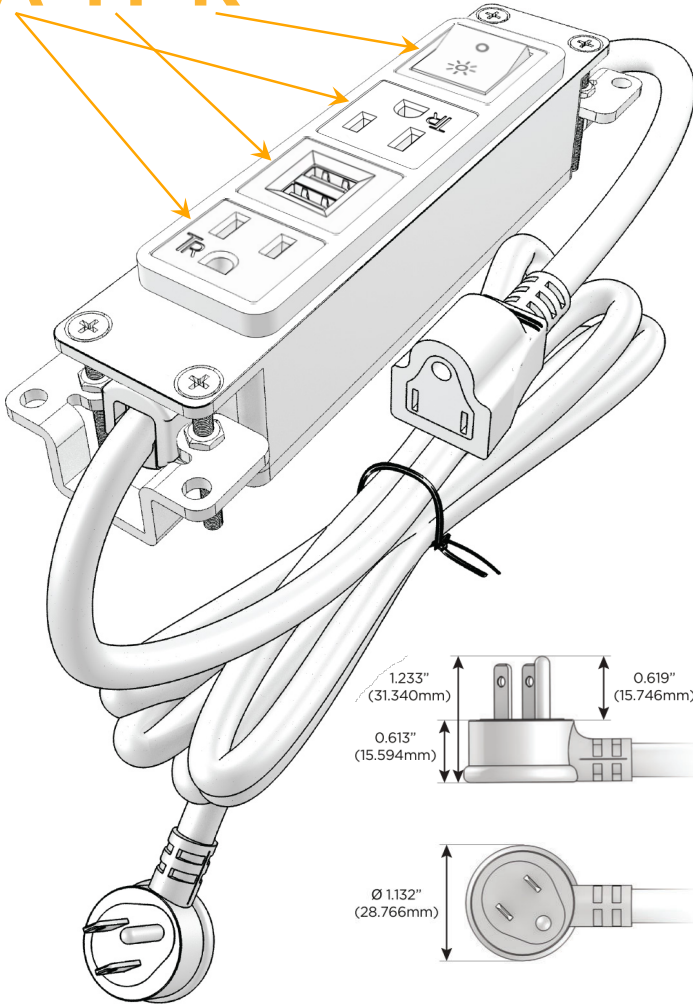

M-POWER-4T

AC POWER & DATA CONNECTIVITY SOLUTION

M-POWER-4T-AMAR-BZ5AAB

Specs:

Modules/Ports:

- **A** Tamper Resistant AC Receptacle
- **M** Double USB-A (Fast Charging Ports - 18W)
- **R** Switched AC (Rocker Switch)

A M R