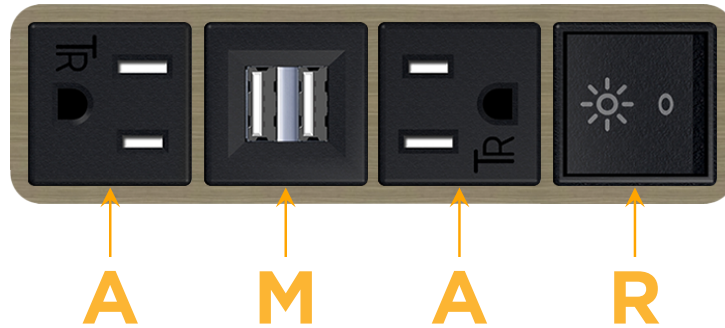

Bezel Finish: **ANTIQUED ARCHITECTURAL BRONZE (ABS)**

Custom Finishes Available M-POWER-4T-AMAR-BZ5AAB

Features:

Module/Port Options:

- A** Tamper Resistant AC Receptacle
- E** USB-A & USB-C (20W)
- M** Double USB-A (Fast Charging Ports - 18W)
- H** HDMI
- 6** CAT 6
- 12** RJ 12
- X** Switched AC
- Y** 3-Way Switch (Low Voltage)
- V** USB-C (45W High Speed Charging Port)
- S** USB-C (25W High Speed Charging Port)
- R** Switched AC (Rocker Switch)
- D** Dimmer Switch

Plug:

Supplied with Low Profile Flat 45° Angle 120 VAC Plug

Optional Standard Straight 120 VAC Plug

Optional Straight 120 VAC Pass-through Plug

- CLEAN, COMPACT DESIGN
- STREAMLINED
- LOW PROFILE
- SIDE-EXITING CORDS
- PLUG & PLAY
- 6' AC CORD & PLUG (FLAT PLUG STANDARD)
- CUSTOMIZABLE CONFIGURATIONS AND FINISHES
- UL LISTED FOR MOUNTING IN FURNITURE
- 15A

M-POWER-4T

AC POWER & DATA CONNECTIVITY SOLUTION

M-POWER-4T-AMAR-BZ5AAB

Specs:

Modules/Ports:

- A** Tamper Resistant AC Receptacle
- M** Double USB-A (Fast Charging Ports - 18W)
- R** Switched AC (Rocker Switch)