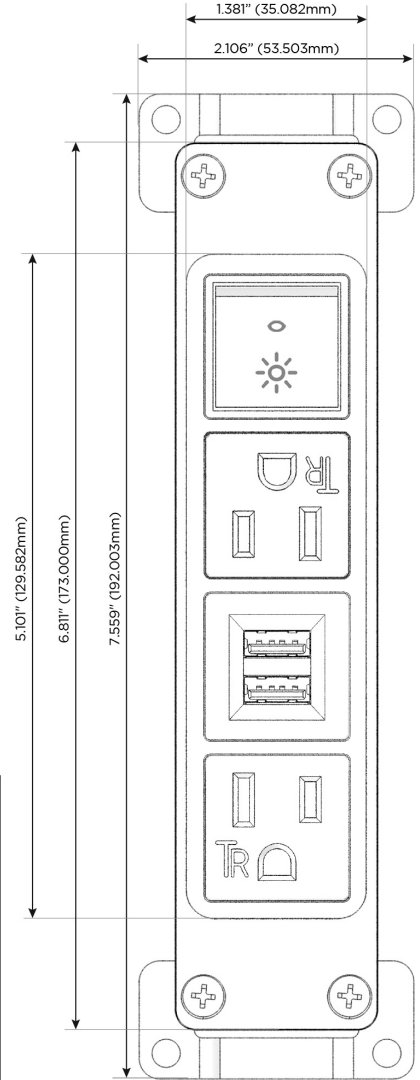

M-POWER-4T

AC POWER & DATA CONNECTIVITY SOLUTION

M-POWER-4T-AMAR-BRAB

Specs:

Modules/Ports:

- **A** Tamper Resistant AC Receptacle
- **M** Double USB-A (Fast Charging Ports - 18W)
- **R** Switched AC (Rocker Switch)

A M R

TOP

Distributed by

Mormax Company, Inc.

8 Westchester Plaza

Elmsford, NY 10523

914-699-0101

sales@mormax.com

mormax.com