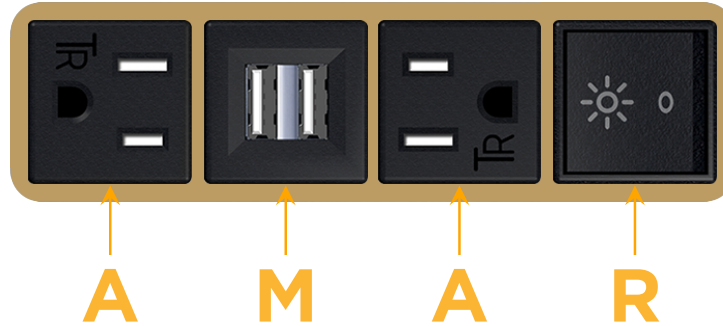

Bezel Finish: **BRASS (ABS)**

Custom Finishes Available M-POWER-4T-AMAR-BRAB

Features:

Module/Port Options:

- A** Tamper Resistant AC Receptacle
- E** USB-A & USB-C (20W)
- M** Double USB-A (Fast Charging Ports - 18W)
- H** HDMI
- 6** CAT 6
- 12** RJ 12
- X** Switched AC
- Y** 3-Way Switch (Low Voltage)
- V** USB-C (45W High Speed Charging Port)
- S** USB-C (25W High Speed Charging Port)
- R** Switched AC (Rocker Switch)
- D** Dimmer Switch

Plug:

Supplied with Low Profile Flat 45° Angle 120 VAC Plug

Optional Standard Straight 120 VAC Plug

Optional Straight 120 VAC Pass-through Plug

- CLEAN, COMPACT DESIGN
- STREAMLINED
- LOW PROFILE
- SIDE-EXITING CORDS
- PLUG & PLAY
- 6' AC CORD & PLUG (FLAT PLUG STANDARD)
- CUSTOMIZABLE CONFIGURATIONS AND FINISHES
- UL LISTED FOR MOUNTING IN FURNITURE
- 15A

M-POWER-4T

AC POWER & DATA CONNECTIVITY SOLUTION

M-POWER-4T-AMAR-BRAB

Specs:

Modules/Ports:

- A** Tamper Resistant AC Receptacle
- M** Double USB-A (Fast Charging Ports - 18W)
- R** Switched AC (Rocker Switch)