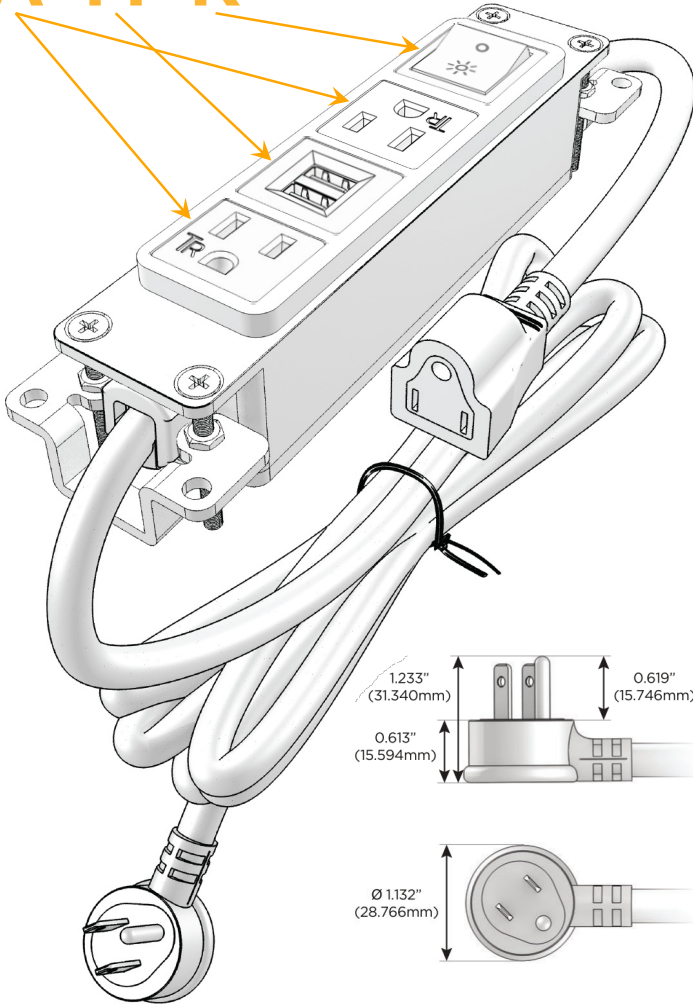

M-POWER-4T

AC POWER & DATA CONNECTIVITY SOLUTION

M-POWER-4T-AMAR-BRAB

Specs:

Modules/Ports:

- **A** Tamper Resistant AC Receptacle
- **M** Double USB-A (Fast Charging Ports - 18W)
- **R** Switched AC (Rocker Switch)

A M R