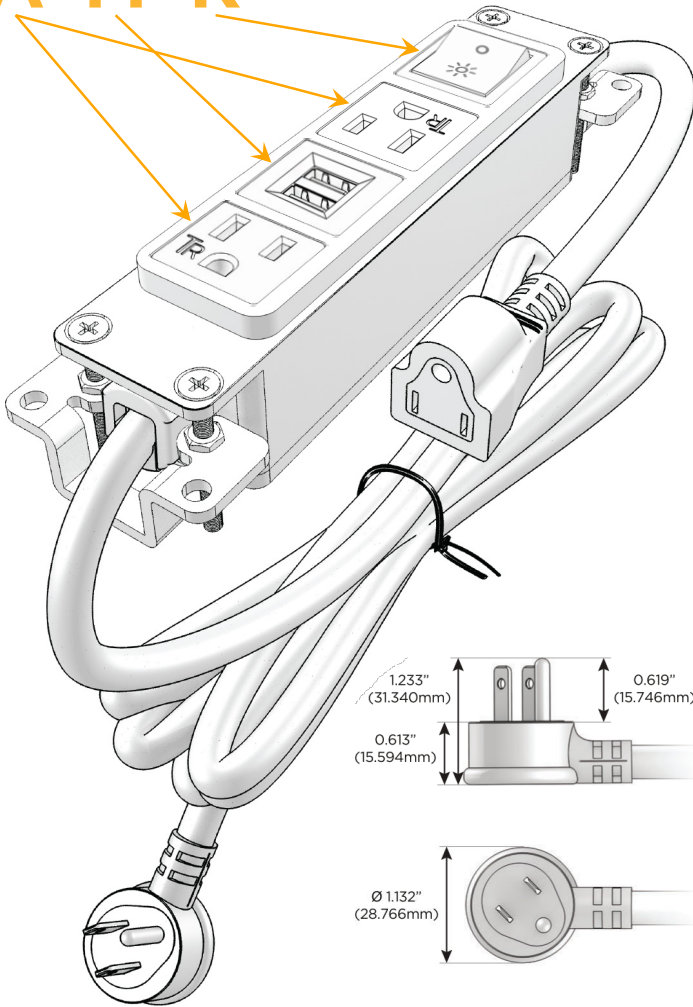

M-POWER-4T

AC POWER & DATA CONNECTIVITY SOLUTION

M-POWER-4T-AMAR-BRAAB

Specs:

Modules/Ports:

- **A** Tamper Resistant AC Receptacle
- **M** Double USB-A (Fast Charging Ports - 18W)
- **R** Switched AC (Rocker Switch)

A M R