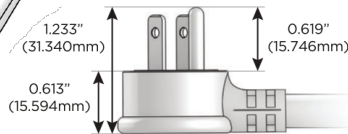

M-POWER-4T

AC POWER & DATA CONNECTIVITY SOLUTION

M-POWER-4T-AMAR-BRAAB

Specs:

Modules/Ports:

- **A** Tamper Resistant AC Receptacle
- **M** Double USB-A (Fast Charging Ports - 18W)
- **R** Switched AC (Rocker Switch)

A M R