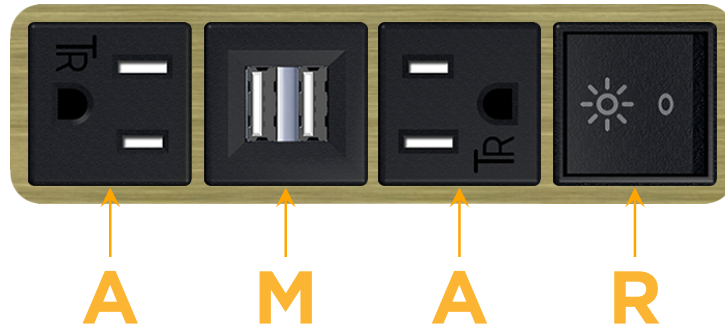

Bezel Finish: **BRASS ANTIQUED (ABS)**

Custom Finishes Available M-POWER-4T-AMAR-BRAAB

Features:

Module/Port Options:

- A** Tamper Resistant AC Receptacle
- E** USB-A & USB-C (20W)
- M** Double USB-A (Fast Charging Ports - 18W)
- H** HDMI
- 6** CAT 6
- 12** RJ 12
- X** Switched AC
- Y** 3-Way Switch (Low Voltage)
- V** USB-C (45W High Speed Charging Port)
- S** USB-C (25W High Speed Charging Port)
- R** Switched AC (Rocker Switch)
- D** Dimmer Switch

Plug:

Supplied with Low Profile Flat 45° Angle 120 VAC Plug

Optional Standard Straight 120 VAC Plug

Optional Straight 120 VAC Pass-through Plug

- CLEAN, COMPACT DESIGN
- STREAMLINED
- LOW PROFILE
- SIDE-EXITING CORDS
- PLUG & PLAY
- 6' AC CORD & PLUG (FLAT PLUG STANDARD)
- CUSTOMIZABLE CONFIGURATIONS AND FINISHES
- UL LISTED FOR MOUNTING IN FURNITURE
- 15A

M-POWER-4T

AC POWER & DATA CONNECTIVITY SOLUTION

M-POWER-4T-AMAR-BRAAB

Specs:

Modules/Ports:

- A** Tamper Resistant AC Receptacle
- M** Double USB-A (Fast Charging Ports - 18W)
- R** Switched AC (Rocker Switch)