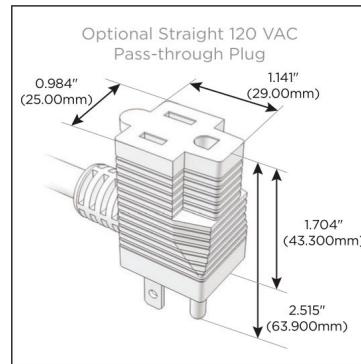

M-POWER-4T

AC POWER & DATA CONNECTIVITY SOLUTION

M-POWER-4T-AMAR-BRAAB

Specs:

Modules/Ports:

- **A** Tamper Resistant AC Receptacle
- **M** Double USB-A (Fast Charging Ports - 18W)
- **R** Switched AC (Rocker Switch)

A M R