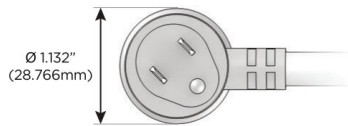

M-POWER-4T

AC POWER & DATA CONNECTIVITY SOLUTION

M-POWER-4T-AMAR-BRAAB

Specs:

Modules/Ports:

- **A** Tamper Resistant AC Receptacle
- **M** Double USB-A (Fast Charging Ports - 18W)
- **R** Switched AC (Rocker Switch)

A M R