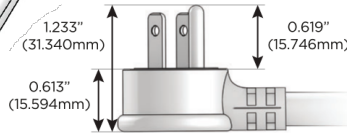

M-POWER-4T

AC POWER & DATA CONNECTIVITY SOLUTION

M-POWER-4T-AMAR-BB

Specs:

Modules/Ports:

- **A** Tamper Resistant AC Receptacle
- **M** Double USB-A (Fast Charging Ports - 18W)
- **R** Switched AC (Rocker Switch)

A M R