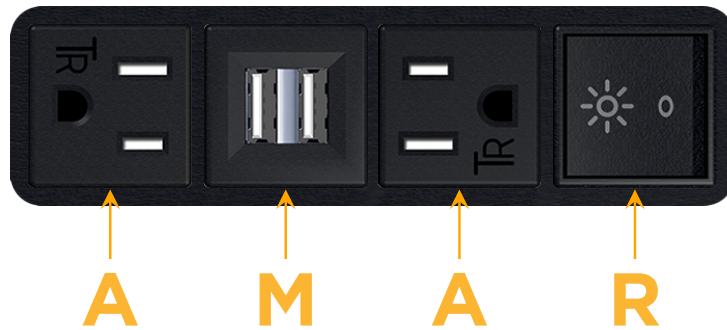

Bezel Finish: **BLACK (STEEL)**

Custom Finishes Available M-POWER-4T-AMAR-BB

Features:

**Module/Port Options:**

- A** Tamper Resistant AC Receptacle
- E** USB-A & USB-C (20W)
- M** Double USB-A (Fast Charging Ports - 18W)
- H** HDMI
- 6** CAT 6
- 12** RJ 12
- X** Switched AC
- Y** 3-Way Switch (Low Voltage)
- V** USB-C (45W High Speed Charging Port)
- S** USB-C (25W High Speed Charging Port)
- R** Switched AC (Rocker Switch)
- D** Dimmer Switch

**Plug:**

- Supplied with Low Profile Flat 45° Angle 120 VAC Plug
- Optional Standard Straight 120 VAC Plug
- Optional Straight 120 VAC Pass-through Plug

- CLEAN, COMPACT DESIGN
- STREAMLINED
- LOW PROFILE
- SIDE-EXITING CORDS
- PLUG & PLAY
- 6' AC CORD & PLUG (FLAT PLUG STANDARD)
- CUSTOMIZABLE CONFIGURATIONS AND FINISHES
- UL LISTED FOR MOUNTING IN FURNITURE
- 15A

# M-POWER-4T

AC POWER & DATA CONNECTIVITY SOLUTION

M-POWER-4T-AMAR-BB

Specs:

**Modules/Ports:**

- A** Tamper Resistant AC Receptacle
- M** Double USB-A (Fast Charging Ports - 18W)
- R** Switched AC (Rocker Switch)