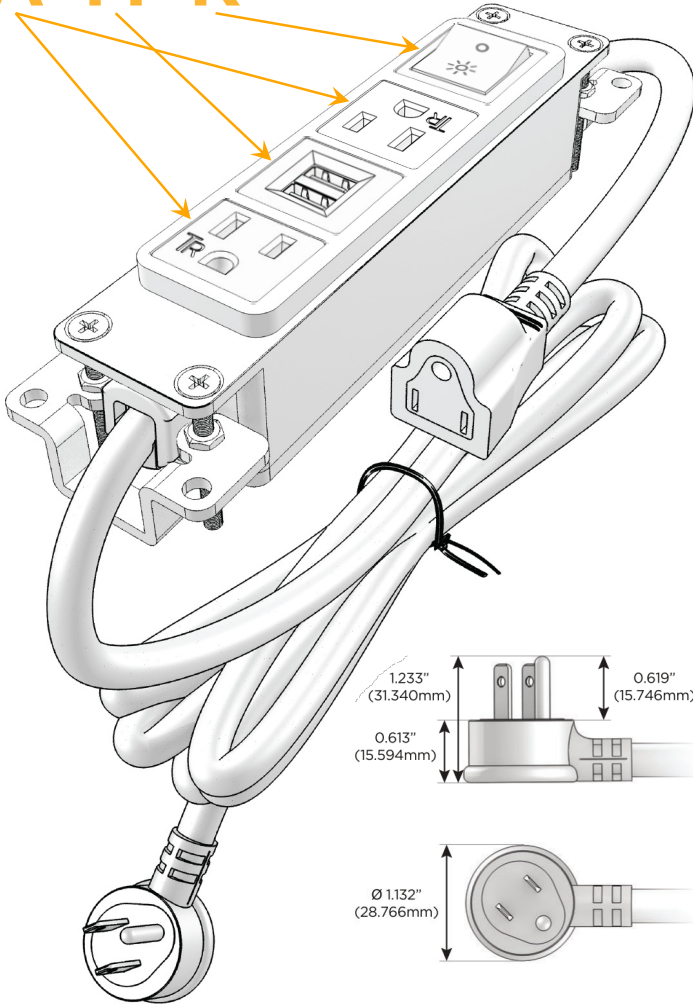

M-POWER-4T

AC POWER & DATA CONNECTIVITY SOLUTION

M-POWER-4T-AMAR-BB

Specs:

Modules/Ports:

- **A** Tamper Resistant AC Receptacle
- **M** Double USB-A (Fast Charging Ports - 18W)
- **R** Switched AC (Rocker Switch)

A M R