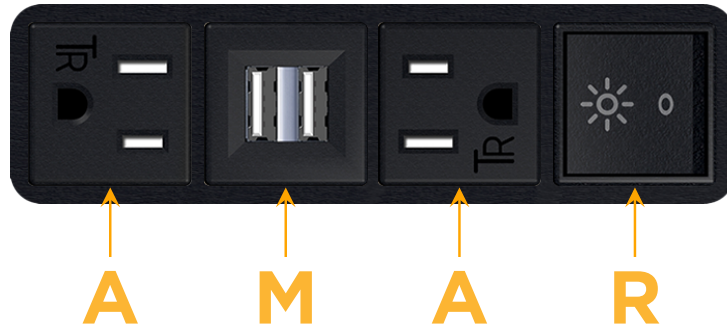

M-POWER-4T

AC POWER & DATA CONNECTIVITY SOLUTION

M-POWER-4T-AMAR-B2AB

Distributed by

Mormax Company, Inc.

8 Westchester Plaza

Elmsford, NY 10523

914-699-0101

sales@mormax.com

mormax.com

Metro Light & Power's line of power & data solutions offers sophisticated design elements combined with greater ease of installation. Streamlined and low-profile, enhanced by side-exiting cords, our outlets advance the industry with their cutting edge look and feel. We believe flexibility is key, and we provide a variety of mounting options, including the ability to mount in limited spaces. Our outlets are available in many finishes and configurations, in addition to a custom color and finish capability for our clients.

Bezel Finish: **SATIN BLACK (ABS)**

Custom Finishes Available M-POWER-4T-AMAR-B2AB

Features:

Module/Port Options:

- **A** Tamper Resistant AC Receptacle
- **E** USB-A & USB-C (20W)
- **M** Double USB-A (Fast Charging Ports - 18W)
- **H** HDMI
- **6** CAT 6
- **12** RJ 12
- **X** Switched AC
- **Y** 3-Way Switch (Low Voltage)
- **V** USB-C (45W High Speed Charging Port)
- **S** USB-C (25W High Speed Charging Port)
- **R** Switched AC (Rocker Switch)
- **D** Dimmer Switch

Plug:

Supplied with Low Profile Flat 45° Angle 120 VAC Plug

Optional Standard Straight 120 VAC Plug

Optional Straight 120 VAC Pass-through Plug

- CLEAN, COMPACT DESIGN
- STREAMLINED
- LOW PROFILE
- SIDE-EXITING CORDS
- PLUG & PLAY
- 6' AC CORD & PLUG (FLAT PLUG STANDARD)
- CUSTOMIZABLE CONFIGURATIONS AND FINISHES
- UL LISTED FOR MOUNTING IN FURNITURE
- 15A