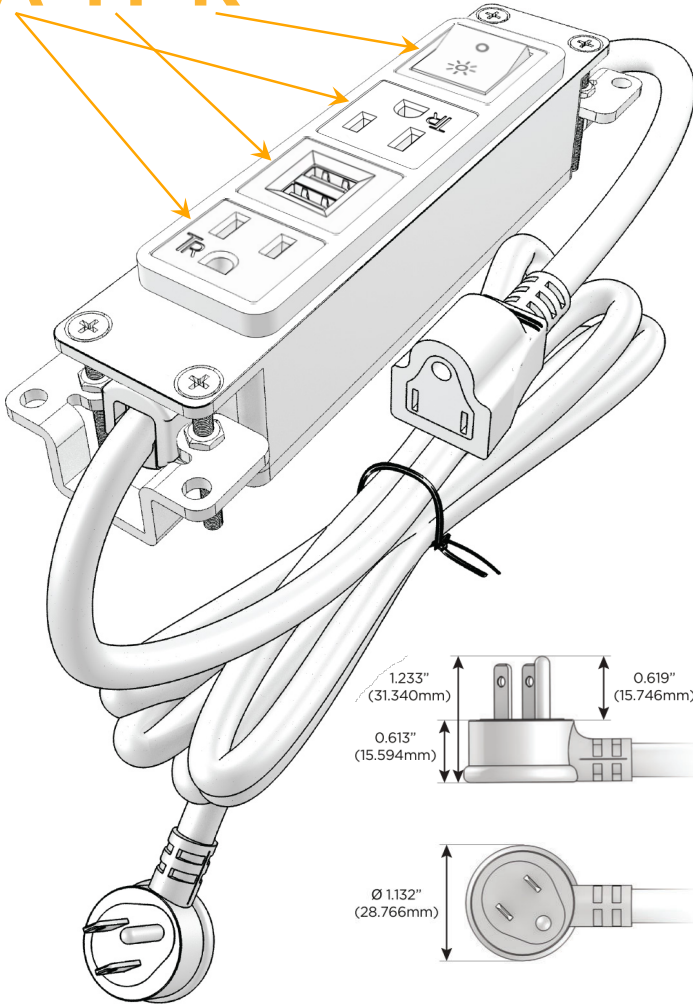

M-POWER-4T

AC POWER & DATA CONNECTIVITY SOLUTION

M-POWER-4T-AMAR-B2AB

Specs:

Modules/Ports:

- **A** Tamper Resistant AC Receptacle
- **M** Double USB-A (Fast Charging Ports - 18W)
- **R** Switched AC (Rocker Switch)

A M R