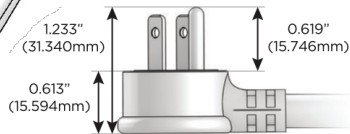

M-POWER-4T

AC POWER & DATA CONNECTIVITY SOLUTION

M-POWER-4T-AMAR-APAB

Specs:

Modules/Ports:

- **A** Tamper Resistant AC Receptacle
- **M** Double USB-A (Fast Charging Ports - 18W)
- **R** Switched AC (Rocker Switch)

A M R