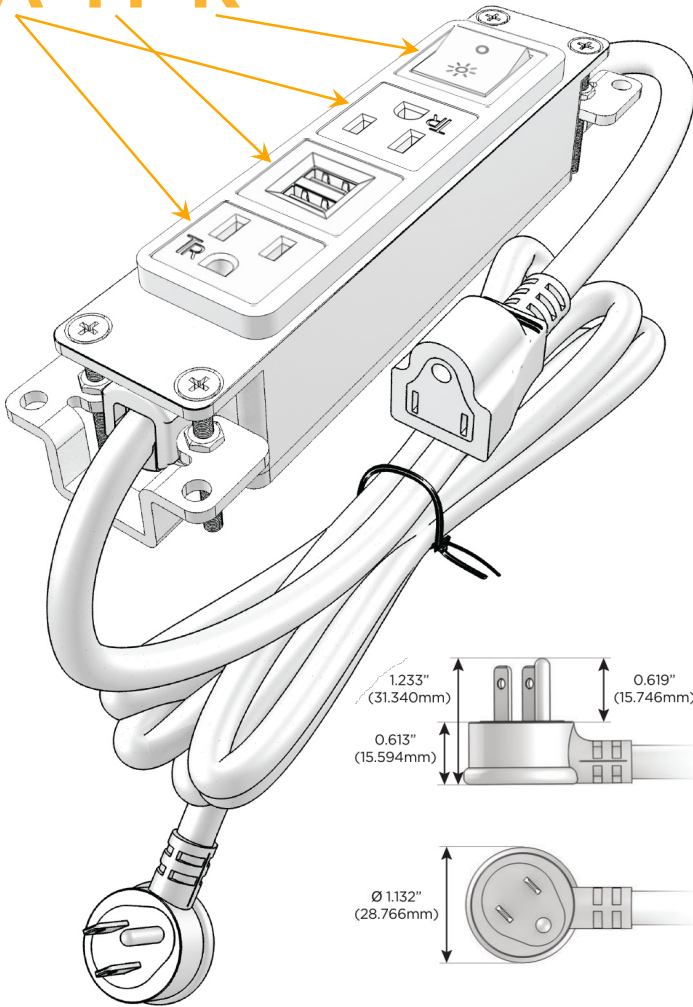

M-POWER-4T

AC POWER & DATA CONNECTIVITY SOLUTION

M-POWER-4T-AMAR-APAB

Specs:

Modules/Ports:

- **A** Tamper Resistant AC Receptacle
- **M** Double USB-A (Fast Charging Ports - 18W)
- **R** Switched AC (Rocker Switch)

A M R