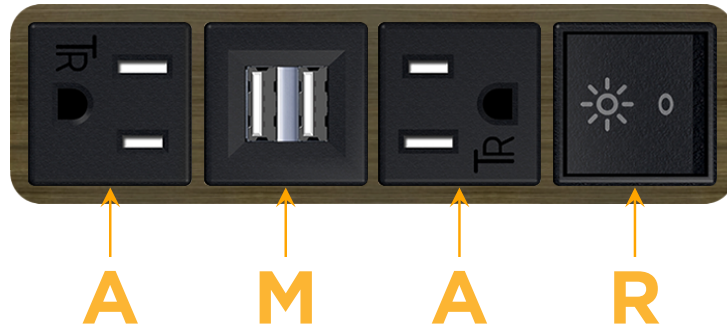

M-POWER-4T

AC POWER & DATA CONNECTIVITY SOLUTION

M-POWER-4T-AMAR-APAB

Distributed by

Mormax Company, Inc.

8 Westchester Plaza

Elmsford, NY 10523

914-699-0101

sales@mormax.com

mormax.com

Metro Light & Power's line of power & data solutions offers sophisticated design elements combined with greater ease of installation. Streamlined and low-profile, enhanced by side-exiting cords, our outlets advance the industry with their cutting edge look and feel. We believe flexibility is key, and we provide a variety of mounting options, including the ability to mount in limited spaces. Our outlets are available in many finishes and configurations, in addition to a custom color and finish capability for our clients.

Bezel Finish: **SPECIAL ANTIQUE BRONZE (ABS)**

Custom Finishes Available M-POWER-4T-AMAR-APAB

Features:

Module/Port Options:

- **A** Tamper Resistant AC Receptacle
- **E** USB-A & USB-C (20W)
- **M** Double USB-A (Fast Charging Ports - 18W)
- **H** HDMI
- **6** CAT 6
- **12** RJ 12
- **X** Switched AC
- **Y** 3-Way Switch (Low Voltage)
- **V** USB-C (45W High Speed Charging Port)
- **S** USB-C (25W High Speed Charging Port)
- **R** Switched AC (Rocker Switch)
- **D** Dimmer Switch

Plug:

Supplied with Low Profile Flat 45° Angle 120 VAC Plug

Optional Standard Straight 120 VAC Plug

Optional Straight 120 VAC Pass-through Plug

- CLEAN, COMPACT DESIGN
- STREAMLINED
- LOW PROFILE
- SIDE-EXITING CORDS
- PLUG & PLAY
- 6' AC CORD & PLUG (FLAT PLUG STANDARD)
- CUSTOMIZABLE CONFIGURATIONS AND FINISHES
- UL LISTED FOR MOUNTING IN FURNITURE
- 15A