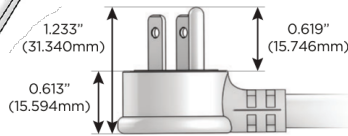

### Plug:

Supplied with Low Profile Flat 45° Angle 120 VAC Plug

Optional Standard Straight 120 VAC Plug

Optional Straight 120 VAC Pass-through Plug

- CLEAN, COMPACT DESIGN
- STREAMLINED
- LOW PROFILE
- SIDE-EXITING CORDS
- PLUG & PLAY
- 6' AC CORD & PLUG (FLAT PLUG STANDARD)
- CUSTOMIZABLE CONFIGURATIONS AND FINISHES
- UL LISTED FOR MOUNTING IN FURNITURE
- 15A

# M-POWER-4T

AC POWER & DATA CONNECTIVITY SOLUTION

M-POWER-4T-AMAH-WB

Specs:

**Modules/Ports:**

- A** Tamper Resistant AC Receptacle
- M** Double USB-A (Fast Charging Ports - 18W)
- H** HDMI

**A M H**

Distributed by