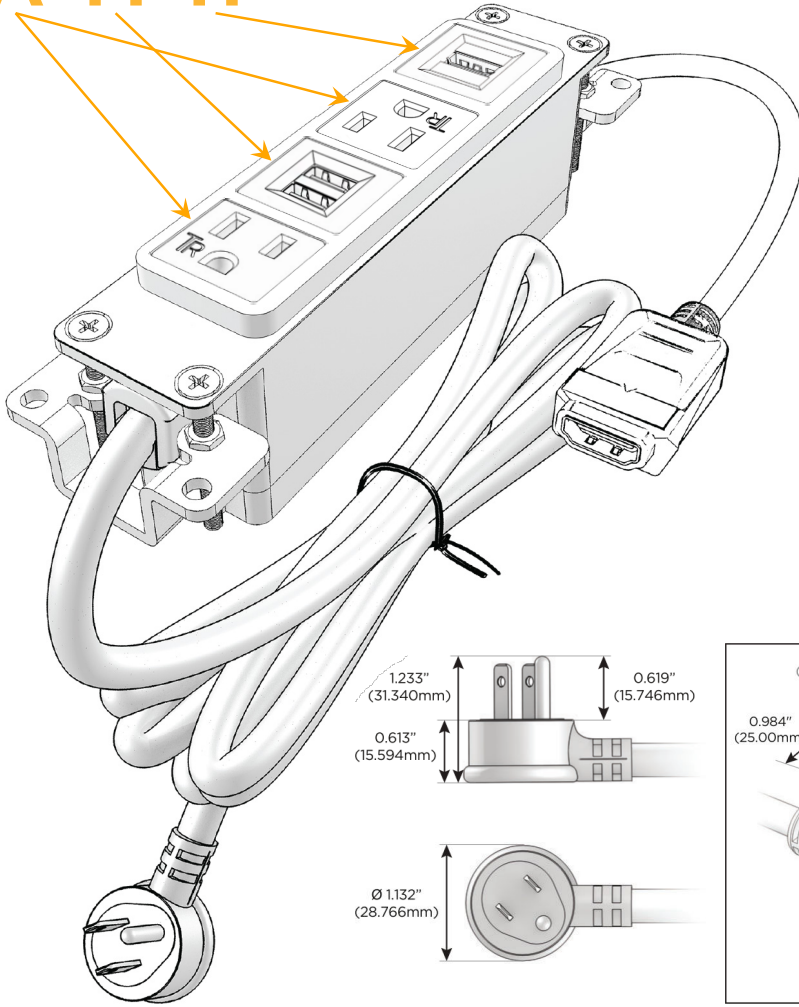

### Module/Port Options:

- A** Tamper Resistant AC Receptacle
- E** USB-A & USB-C (20W)
- M** Double USB-A (Fast Charging Ports - 18W)
- H** HDMI
- 6** CAT 6
- 12** RJ 12
- X** Switched AC
- Y** 3-Way Switch (Low Voltage)
- V** USB-C (45W High Speed Charging Port)
- S** USB-C (25W High Speed Charging Port)
- R** Switched AC (Rocker Switch)
- D** Dimmer Switch

### Plug:

Supplied with Low Profile Flat 45° Angle 120 VAC Plug

Optional Standard Straight 120 VAC Plug

Optional Straight 120 VAC Pass-through Plug

- CLEAN, COMPACT DESIGN
- STREAMLINED
- LOW PROFILE
- SIDE-EXITING CORDS
- PLUG & PLAY
- 6' AC CORD & PLUG (FLAT PLUG STANDARD)
- CUSTOMIZABLE CONFIGURATIONS AND FINISHES
- UL LISTED FOR MOUNTING IN FURNITURE
- 15A

# M-POWER-4T

AC POWER & DATA CONNECTIVITY SOLUTION

M-POWER-4T-AMAH-WB

Specs:

**Modules/Ports:**

- A** Tamper Resistant AC Receptacle
- M** Double USB-A (Fast Charging Ports - 18W)
- H** HDMI

**A M H**

Distributed by