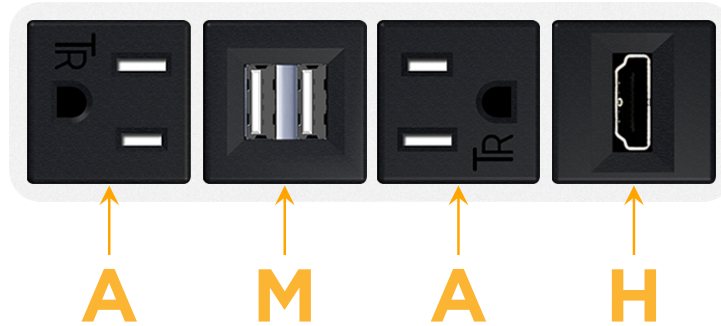

M-POWER-4T

AC POWER & DATA CONNECTIVITY SOLUTION

M-POWER-4T-AMAH-WB

Distributed by

Mormax Company, Inc.

8 Westchester Plaza

Elmsford, NY 10523

914-699-0101

sales@mormax.com

mormax.com

Metro Light & Power's line of power & data solutions offers sophisticated design elements combined with greater ease of installation. Streamlined and low-profile, enhanced by side-exiting cords, our outlets advance the industry with their cutting edge look and feel. We believe flexibility is key, and we provide a variety of mounting options, including the ability to mount in limited spaces. Our outlets are available in many finishes and configurations, in addition to a custom color and finish capability for our clients.

Bezel Finish: **WHITE (STEEL)**

Custom Finishes Available M-POWER-4T-AMAH-WB

Features:

Module/Port Options:

- **A** Tamper Resistant AC Receptacle
- **E** USB-A & USB-C (20W)
- **M** Double USB-A (Fast Charging Ports - 18W)
- **H** HDMI
- **6** CAT 6
- **12** RJ 12
- **X** Switched AC
- **Y** 3-Way Switch (Low Voltage)
- **V** USB-C (45W High Speed Charging Port)
- **S** USB-C (25W High Speed Charging Port)
- **R** Switched AC (Rocker Switch)
- **D** Dimmer Switch

Plug:

Supplied with Low Profile Flat 45° Angle 120 VAC Plug

Optional Standard Straight 120 VAC Plug

Optional Straight 120 VAC Pass-through Plug

- CLEAN, COMPACT DESIGN
- STREAMLINED
- LOW PROFILE
- SIDE-EXITING CORDS
- PLUG & PLAY
- 6' AC CORD & PLUG (FLAT PLUG STANDARD)
- CUSTOMIZABLE CONFIGURATIONS AND FINISHES
- UL LISTED FOR MOUNTING IN FURNITURE
- 15A