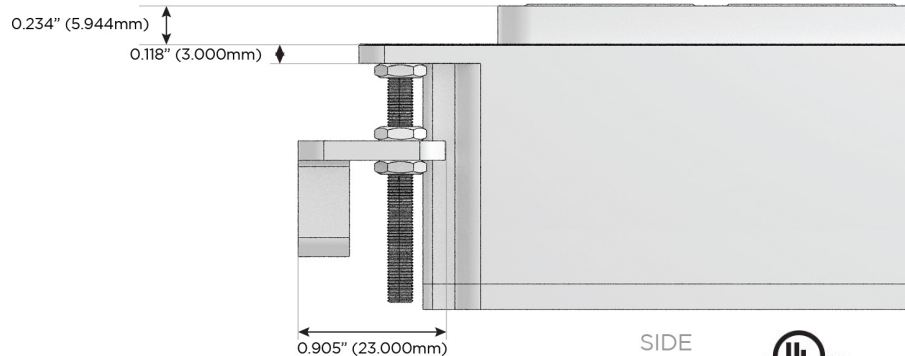

M-POWER-4T

AC POWER & DATA CONNECTIVITY SOLUTION

M-POWER-4T-AMAH-WAB

Specs:

Modules/Ports:

- A** Tamper Resistant AC Receptacle
- M** Double USB-A (Fast Charging Ports - 18W)
- H** HDMI

A M H

TOP