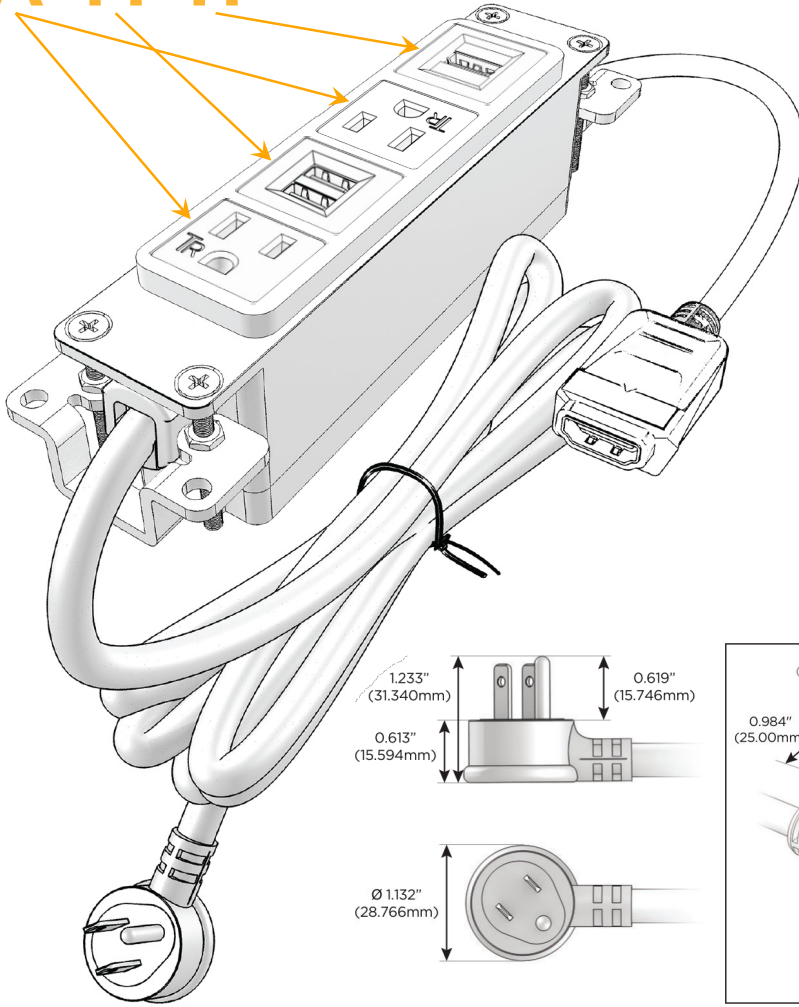

Bezel Finish: **WHITE (ABS)**

Custom Finishes Available M-POWER-4T-AMAH-WAB

Features:

Module/Port Options:

- A** Tamper Resistant AC Receptacle
- E** USB-A & USB-C (20W)
- M** Double USB-A (Fast Charging Ports - 18W)
- H** HDMI
- 6** CAT 6
- 12** RJ 12
- X** Switched AC
- Y** 3-Way Switch (Low Voltage)
- V** USB-C (45W High Speed Charging Port)
- S** USB-C (25W High Speed Charging Port)
- R** Switched AC (Rocker Switch)
- D** Dimmer Switch

Plug:

- Supplied with Low Profile Flat 45° Angle 120 VAC Plug
- Optional Standard Straight 120 VAC Plug
- Optional Straight 120 VAC Pass-through Plug

- CLEAN, COMPACT DESIGN
- STREAMLINED
- LOW PROFILE
- SIDE-EXITING CORDS
- PLUG & PLAY
- 6' AC CORD & PLUG (FLAT PLUG STANDARD)
- CUSTOMIZABLE CONFIGURATIONS AND FINISHES
- UL LISTED FOR MOUNTING IN FURNITURE
- 15A

M-POWER-4T

AC POWER & DATA CONNECTIVITY SOLUTION

M-POWER-4T-AMAH-WAB

Specs:

Modules/Ports:

- A** Tamper Resistant AC Receptacle
- M** Double USB-A (Fast Charging Ports - 18W)
- H** HDMI

A M H

TOP