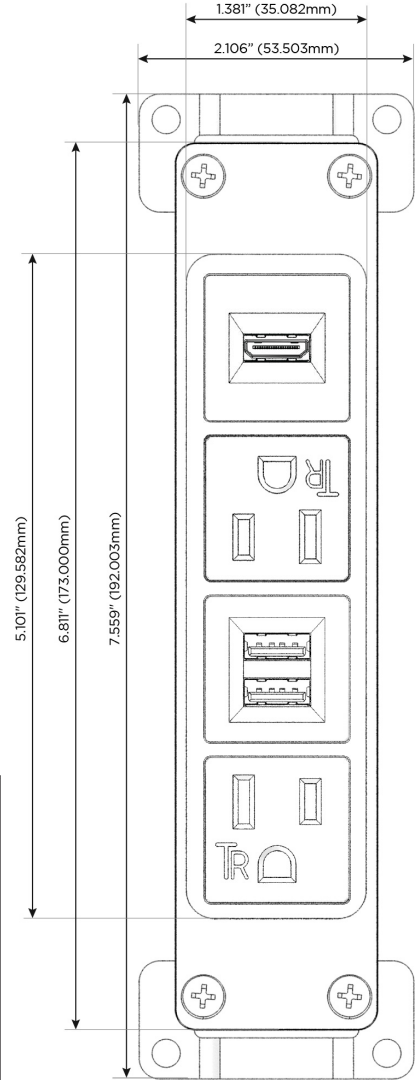

Bezel Finish: **WHITE (ABS)**

Custom Finishes Available M-POWER-4T-AMAH-WAB

Features:

Module/Port Options:

- A** Tamper Resistant AC Receptacle
- E** USB-A & USB-C (20W)
- M** Double USB-A (Fast Charging Ports - 18W)
- H** HDMI
- 6** CAT 6
- 12** RJ 12
- X** Switched AC
- Y** 3-Way Switch (Low Voltage)
- V** USB-C (45W High Speed Charging Port)
- S** USB-C (25W High Speed Charging Port)
- R** Switched AC (Rocker Switch)
- D** Dimmer Switch

Plug:

- Supplied with Low Profile Flat 45° Angle 120 VAC Plug
- Optional Standard Straight 120 VAC Plug
- Optional Straight 120 VAC Pass-through Plug

- CLEAN, COMPACT DESIGN
- STREAMLINED
- LOW PROFILE
- SIDE-EXITING CORDS
- PLUG & PLAY
- 6' AC CORD & PLUG (FLAT PLUG STANDARD)
- CUSTOMIZABLE CONFIGURATIONS AND FINISHES
- UL LISTED FOR MOUNTING IN FURNITURE
- 15A

M-POWER-4T

AC POWER & DATA CONNECTIVITY SOLUTION

M-POWER-4T-AMAH-WAB

Specs:

Modules/Ports:

- A** Tamper Resistant AC Receptacle
- M** Double USB-A (Fast Charging Ports - 18W)
- H** HDMI

A M H

TOP