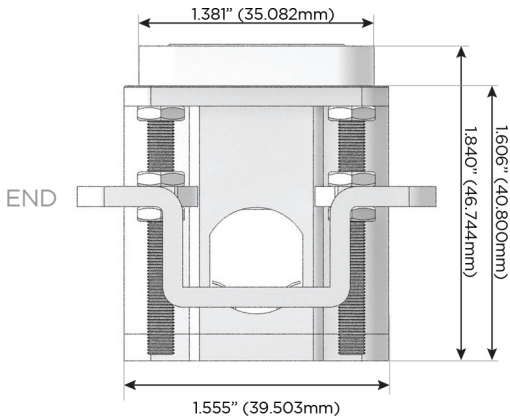

Plug:

- Supplied with Low Profile Flat 45° Angle 120 VAC Plug
- Optional Standard Straight 120 VAC Plug
- Optional Straight 120 VAC Pass-through Plug

- CLEAN, COMPACT DESIGN
- STREAMLINED
- LOW PROFILE
- SIDE-EXITING CORDS
- PLUG & PLAY
- 6' AC CORD & PLUG (FLAT PLUG STANDARD)
- CUSTOMIZABLE CONFIGURATIONS AND FINISHES
- UL LISTED FOR MOUNTING IN FURNITURE
- 15A

M-POWER-4T

AC POWER & DATA CONNECTIVITY SOLUTION

M-POWER-4T-AMAH-WAB

Specs:

Modules/Ports:

- A** Tamper Resistant AC Receptacle
- M** Double USB-A (Fast Charging Ports - 18W)
- H** HDMI

A M H

TOP