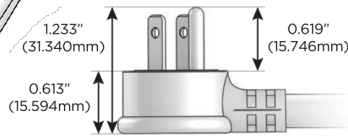

M-POWER-4T

AC POWER & DATA CONNECTIVITY SOLUTION

M-POWER-4T-AMAH-WAB

Specs:

Modules/Ports:

- A** Tamper Resistant AC Receptacle
- M** Double USB-A (Fast Charging Ports - 18W)
- H** HDMI

A M H

TOP