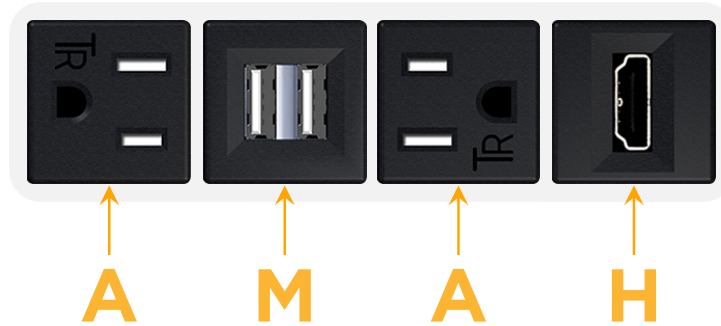

Bezel Finish: **WHITE (ABS)**

Custom Finishes Available M-POWER-4T-AMAH-WAB

Features:

Module/Port Options:

- A** Tamper Resistant AC Receptacle
- E** USB-A & USB-C (20W)
- M** Double USB-A (Fast Charging Ports - 18W)
- H** HDMI
- 6** CAT 6
- 12** RJ 12
- X** Switched AC
- Y** 3-Way Switch (Low Voltage)
- V** USB-C (45W High Speed Charging Port)
- S** USB-C (25W High Speed Charging Port)
- R** Switched AC (Rocker Switch)
- D** Dimmer Switch

Plug:

- Supplied with Low Profile Flat 45° Angle 120 VAC Plug
- Optional Standard Straight 120 VAC Plug
- Optional Straight 120 VAC Pass-through Plug

- CLEAN, COMPACT DESIGN
- STREAMLINED
- LOW PROFILE
- SIDE-EXITING CORDS
- PLUG & PLAY
- 6' AC CORD & PLUG (FLAT PLUG STANDARD)
- CUSTOMIZABLE CONFIGURATIONS AND FINISHES
- UL LISTED FOR MOUNTING IN FURNITURE
- 15A

M-POWER-4T

AC POWER & DATA CONNECTIVITY SOLUTION

M-POWER-4T-AMAH-WAB

Specs:

Modules/Ports:

- A** Tamper Resistant AC Receptacle
- M** Double USB-A (Fast Charging Ports - 18W)
- H** HDMI

A M H

TOP