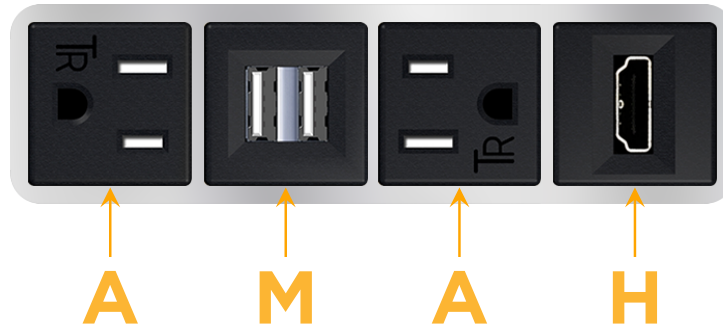

Bezel Finish: **STAINLESS STEEL MIRROR FINISH**

Custom Finishes Available M-POWER-4T-AMAH-SS8B

Features:

Module/Port Options:

- A Tamper Resistant AC Receptacle
- E USB-A & USB-C (20W)
- M Double USB-A (Fast Charging Ports - 18W)
- H HDMI
- 6 CAT 6
- 12 RJ 12
- X Switched AC
- Y 3-Way Switch (Low Voltage)
- V USB-C (45W High Speed Charging Port)
- S USB-C (25W High Speed Charging Port)
- R Switched AC (Rocker Switch)
- D Dimmer Switch

Plug:

Supplied with Low Profile Flat 45° Angle 120 VAC Plug

Optional Standard Straight 120 VAC Plug

Optional Straight 120 VAC Pass-through Plug

- CLEAN, COMPACT DESIGN
- STREAMLINED
- LOW PROFILE
- SIDE-EXITING CORDS
- PLUG & PLAY
- 6' AC CORD & PLUG (FLAT PLUG STANDARD)
- CUSTOMIZABLE CONFIGURATIONS AND FINISHES
- UL LISTED FOR MOUNTING IN FURNITURE
- 15A

M-POWER-4T

AC POWER & DATA CONNECTIVITY SOLUTION

M-POWER-4T-AMAH-SS8B

Specs:

Modules/Ports:

- A** Tamper Resistant AC Receptacle
- M** Double USB-A (Fast Charging Ports - 18W)
- H** HDMI

A M H

TOP