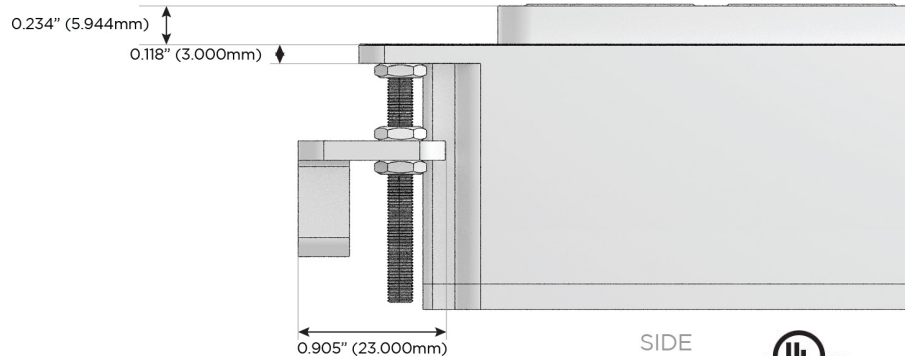

M-POWER-4T

AC POWER & DATA CONNECTIVITY SOLUTION

M-POWER-4T-AMAH-SS8B

Specs:

Modules/Ports:

- A** Tamper Resistant AC Receptacle
- M** Double USB-A (Fast Charging Ports - 18W)
- H** HDMI

A M H

TOP