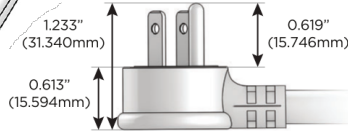

M-POWER-4T

AC POWER & DATA CONNECTIVITY SOLUTION

M-POWER-4T-AMAH-SS8B

Specs:

Modules/Ports:

- A** Tamper Resistant AC Receptacle
- M** Double USB-A (Fast Charging Ports - 18W)
- H** HDMI

A M H

TOP