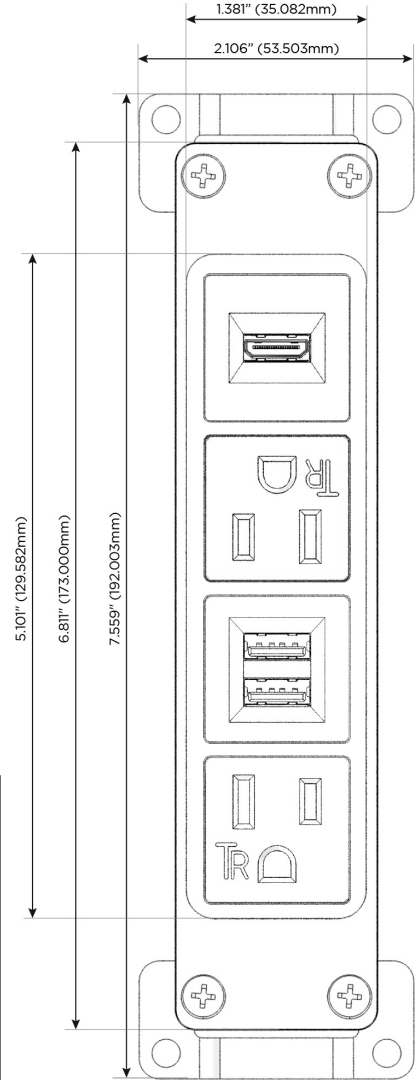

Bezel Finish: **STAINLESS STEEL MIRROR FINISH**

Custom Finishes Available M-POWER-4T-AMAH-SS8B

Features:

Module/Port Options:

- A Tamper Resistant AC Receptacle
- E USB-A & USB-C (20W)
- M Double USB-A (Fast Charging Ports - 18W)
- H HDMI
- 6 CAT 6
- 12 RJ 12
- X Switched AC
- Y 3-Way Switch (Low Voltage)
- V USB-C (45W High Speed Charging Port)
- S USB-C (25W High Speed Charging Port)
- R Switched AC (Rocker Switch)
- D Dimmer Switch

Plug:

Supplied with Low Profile Flat 45° Angle 120 VAC Plug

Optional Standard Straight 120 VAC Plug

Optional Straight 120 VAC Pass-through Plug

- CLEAN, COMPACT DESIGN
- STREAMLINED
- LOW PROFILE
- SIDE-EXITING CORDS
- PLUG & PLAY
- 6' AC CORD & PLUG (FLAT PLUG STANDARD)
- CUSTOMIZABLE CONFIGURATIONS AND FINISHES
- UL LISTED FOR MOUNTING IN FURNITURE
- 15A

M-POWER-4T

AC POWER & DATA CONNECTIVITY SOLUTION

M-POWER-4T-AMAH-SS8B

Specs:

Modules/Ports:

- A** Tamper Resistant AC Receptacle
- M** Double USB-A (Fast Charging Ports - 18W)
- H** HDMI

A M H

TOP