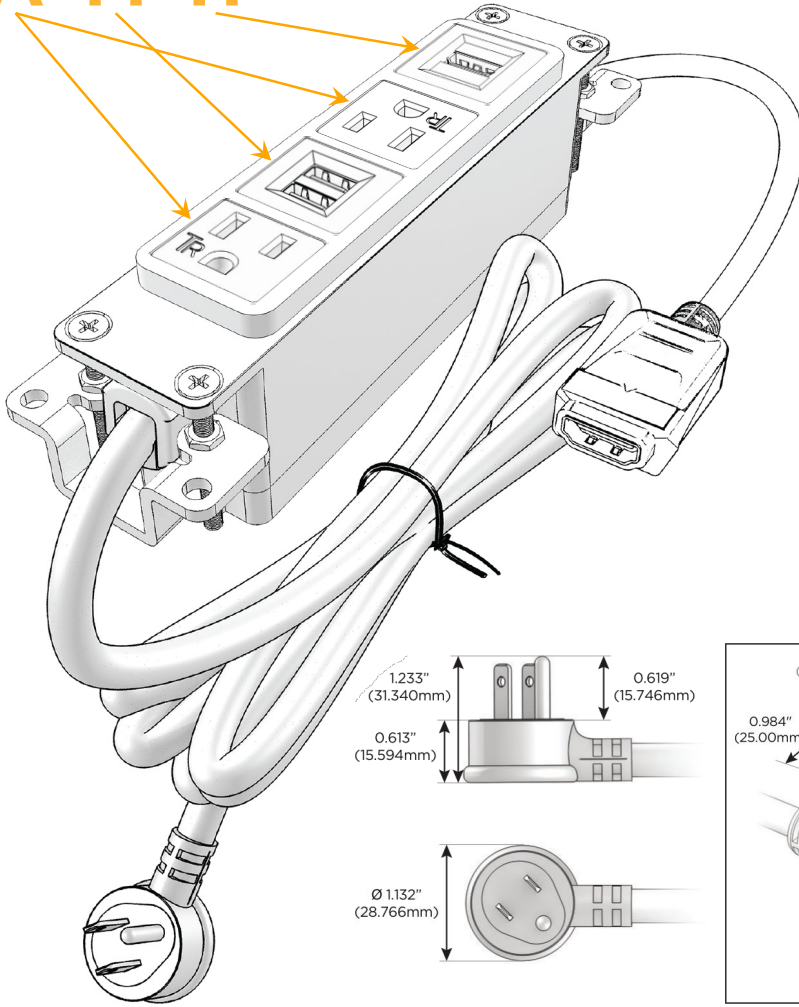

Bezel Finish: **STAINLESS STEEL MIRROR FINISH**

Custom Finishes Available M-POWER-4T-AMAH-SS8B

Features:

Module/Port Options:

- A Tamper Resistant AC Receptacle
- E USB-A & USB-C (20W)
- M Double USB-A (Fast Charging Ports - 18W)
- H HDMI
- 6 CAT 6
- 12 RJ 12
- X Switched AC
- Y 3-Way Switch (Low Voltage)
- V USB-C (45W High Speed Charging Port)
- S USB-C (25W High Speed Charging Port)
- R Switched AC (Rocker Switch)
- D Dimmer Switch

Plug:

Supplied with Low Profile Flat 45° Angle 120 VAC Plug

Optional Standard Straight 120 VAC Plug

Optional Straight 120 VAC Pass-through Plug

- CLEAN, COMPACT DESIGN
- STREAMLINED
- LOW PROFILE
- SIDE-EXITING CORDS
- PLUG & PLAY
- 6' AC CORD & PLUG (FLAT PLUG STANDARD)
- CUSTOMIZABLE CONFIGURATIONS AND FINISHES
- UL LISTED FOR MOUNTING IN FURNITURE
- 15A

M-POWER-4T

AC POWER & DATA CONNECTIVITY SOLUTION

M-POWER-4T-AMAH-SS8B

Specs:

Modules/Ports:

- A** Tamper Resistant AC Receptacle
- M** Double USB-A (Fast Charging Ports - 18W)
- H** HDMI

A M H

TOP