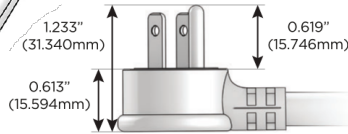

### Plug:

Supplied with Low Profile Flat 45° Angle 120 VAC Plug

Optional Standard Straight 120 VAC Plug

Optional Straight 120 VAC Pass-through Plug

- CLEAN, COMPACT DESIGN
- STREAMLINED
- LOW PROFILE
- SIDE-EXITING CORDS
- PLUG & PLAY
- 6' AC CORD & PLUG (FLAT PLUG STANDARD)
- CUSTOMIZABLE CONFIGURATIONS AND FINISHES
- UL LISTED FOR MOUNTING IN FURNITURE
- 15A

# M-POWER-4T

AC POWER & DATA CONNECTIVITY SOLUTION

M-POWER-4T-AMAH-SS4B

Specs:

**Modules/Ports:**

- A** Tamper Resistant AC Receptacle
- M** Double USB-A (Fast Charging Ports - 18W)
- H** HDMI

**A M H**

Distributed by