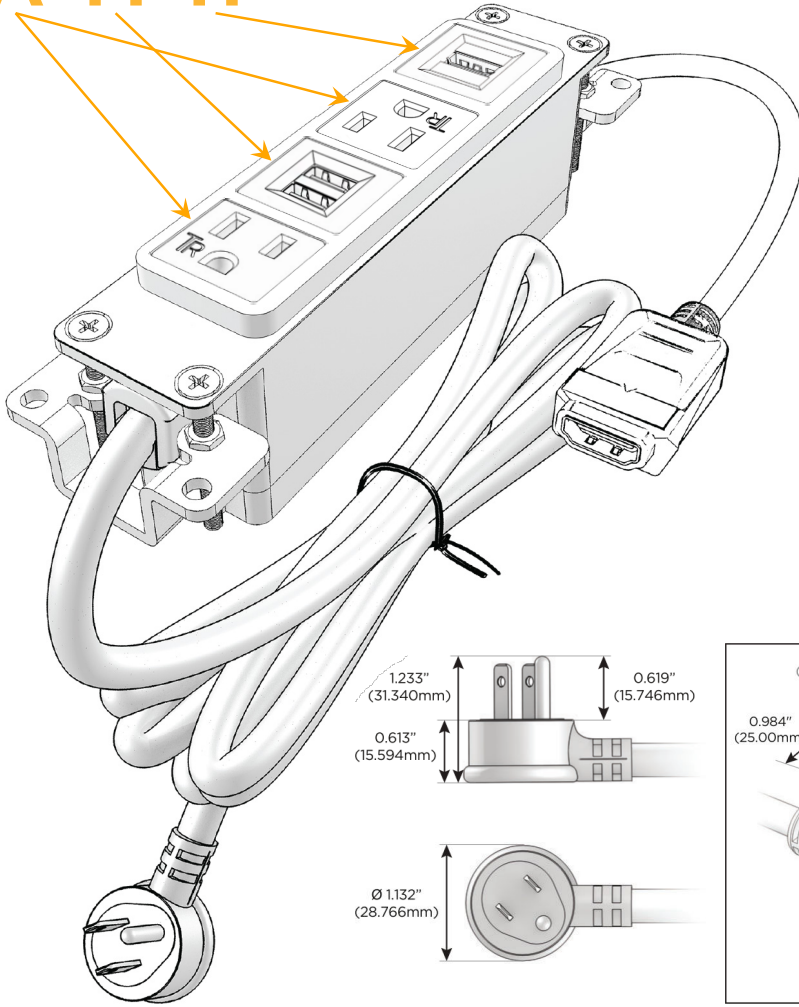

### Module/Port Options:

- A Tamper Resistant AC Receptacle
- E USB-A & USB-C (20W)
- M Double USB-A (Fast Charging Ports - 18W)
- H HDMI
- 6 CAT 6
- 12 RJ 12
- X Switched AC
- Y 3-Way Switch (Low Voltage)
- V USB-C (45W High Speed Charging Port)
- S USB-C (25W High Speed Charging Port)
- R Switched AC (Rocker Switch)
- D Dimmer Switch

### Plug:

Supplied with Low Profile Flat 45° Angle 120 VAC Plug

Optional Standard Straight 120 VAC Plug

Optional Straight 120 VAC Pass-through Plug

- CLEAN, COMPACT DESIGN
- STREAMLINED
- LOW PROFILE
- SIDE-EXITING CORDS
- PLUG & PLAY
- 6' AC CORD & PLUG (FLAT PLUG STANDARD)
- CUSTOMIZABLE CONFIGURATIONS AND FINISHES
- UL LISTED FOR MOUNTING IN FURNITURE
- 15A

# M-POWER-4T

AC POWER & DATA CONNECTIVITY SOLUTION

M-POWER-4T-AMAH-SS4B

Specs:

**Modules/Ports:**

- A** Tamper Resistant AC Receptacle
- M** Double USB-A (Fast Charging Ports - 18W)
- H** HDMI

**A M H**

Distributed by