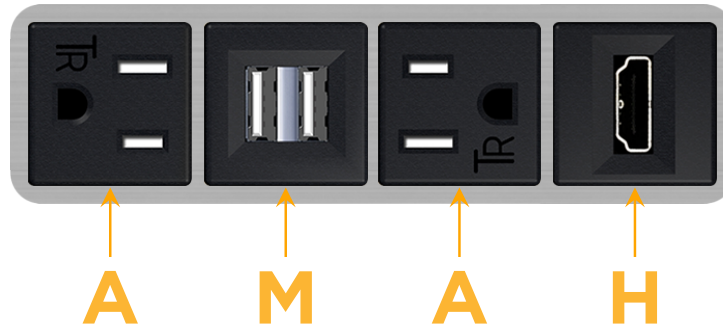

M-POWER-4T

AC POWER & DATA CONNECTIVITY SOLUTION

M-POWER-4T-AMAH-SS4B

Distributed by

Mormax Company, Inc.

8 Westchester Plaza

Elmsford, NY 10523

914-699-0101

sales@mormax.com

mormax.com

Metro Light & Power's line of power & data solutions offers sophisticated design elements combined with greater ease of installation. Streamlined and low-profile, enhanced by side-exiting cords, our outlets advance the industry with their cutting edge look and feel. We believe flexibility is key, and we provide a variety of mounting options, including the ability to mount in limited spaces. Our outlets are available in many finishes and configurations, in addition to a custom color and finish capability for our clients.

Bezel Finish: **STAINLESS STEEL BRUSHED**

Custom Finishes Available M-POWER-4T-AMAH-SS4B

Features:

Module/Port Options:

- A Tamper Resistant AC Receptacle
- E USB-A & USB-C (20W)
- M Double USB-A (Fast Charging Ports - 18W)
- H HDMI
- 6 CAT 6
- 12 RJ 12
- X Switched AC
- Y 3-Way Switch (Low Voltage)
- V USB-C (45W High Speed Charging Port)
- S USB-C (25W High Speed Charging Port)
- R Switched AC (Rocker Switch)
- D Dimmer Switch

Plug:

Supplied with Low Profile Flat 45° Angle 120 VAC Plug

Optional Standard Straight 120 VAC Plug

Optional Straight 120 VAC Pass-through Plug

- CLEAN, COMPACT DESIGN
- STREAMLINED
- LOW PROFILE
- SIDE-EXITING CORDS
- PLUG & PLAY
- 6' AC CORD & PLUG (FLAT PLUG STANDARD)
- CUSTOMIZABLE CONFIGURATIONS AND FINISHES
- UL LISTED FOR MOUNTING IN FURNITURE
- 15A