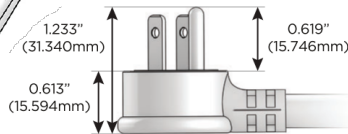

Plug:

Supplied with Low Profile Flat 45° Angle 120 VAC Plug

Optional Standard Straight 120 VAC Plug

Optional Straight 120 VAC Pass-through Plug

- CLEAN, COMPACT DESIGN
- STREAMLINED
- LOW PROFILE
- SIDE-EXITING CORDS
- PLUG & PLAY
- 6' AC CORD & PLUG (FLAT PLUG STANDARD)
- CUSTOMIZABLE CONFIGURATIONS AND FINISHES
- UL LISTED FOR MOUNTING IN FURNITURE
- 15A

M-POWER-4T

AC POWER & DATA CONNECTIVITY SOLUTION

M-POWER-4T-AMAH-SS4AB

Specs:

Modules/Ports:

- A** Tamper Resistant AC Receptacle
- M** Double USB-A (Fast Charging Ports - 18W)
- H** HDMI

A M H

Distributed by