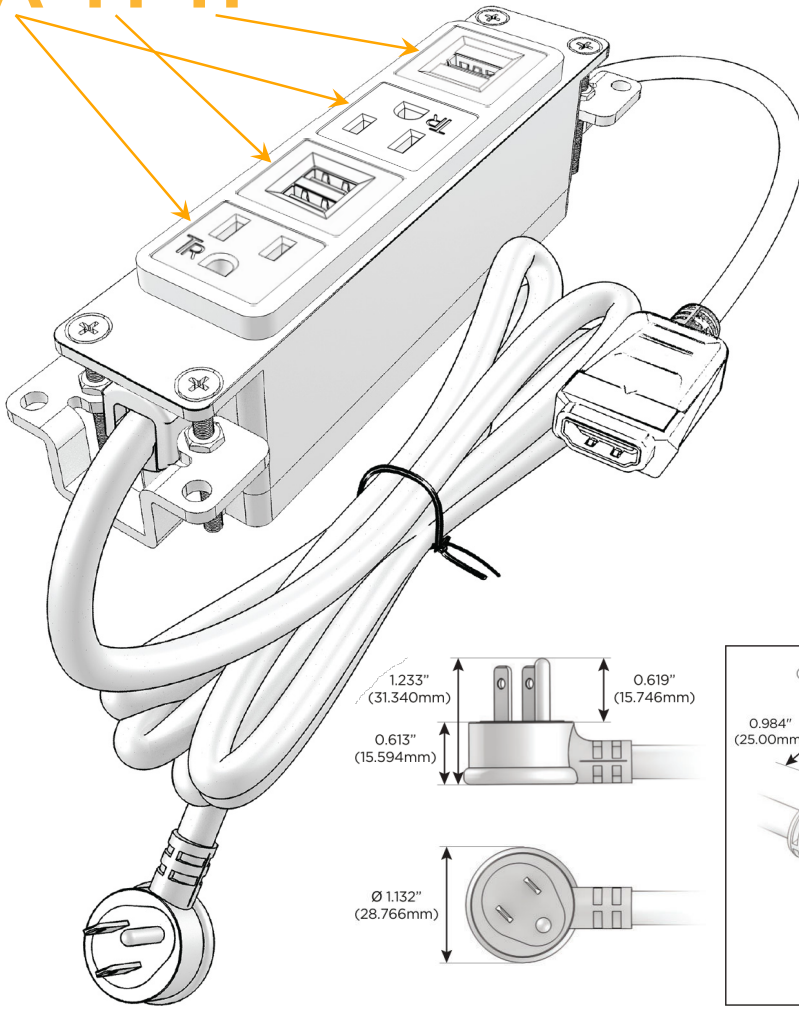

Bezel Finish: **BRUSHED STAINLESS (ABS)**

Custom Finishes Available M-POWER-4T-AMAH-SS4AB

Features:

Module/Port Options:

- A** Tamper Resistant AC Receptacle
- E** USB-A & USB-C (20W)
- M** Double USB-A (Fast Charging Ports - 18W)
- H** HDMI
- 6** CAT 6
- 12** RJ 12
- X** Switched AC
- Y** 3-Way Switch (Low Voltage)
- V** USB-C (45W High Speed Charging Port)
- S** USB-C (25W High Speed Charging Port)
- R** Switched AC (Rocker Switch)
- D** Dimmer Switch

Plug:

Supplied with Low Profile Flat 45° Angle 120 VAC Plug

Optional Standard Straight 120 VAC Plug

Optional Straight 120 VAC Pass-through Plug

- CLEAN, COMPACT DESIGN
- STREAMLINED
- LOW PROFILE
- SIDE-EXITING CORDS
- PLUG & PLAY
- 6' AC CORD & PLUG (FLAT PLUG STANDARD)
- CUSTOMIZABLE CONFIGURATIONS AND FINISHES
- UL LISTED FOR MOUNTING IN FURNITURE
- 15A

M-POWER-4T

AC POWER & DATA CONNECTIVITY SOLUTION

M-POWER-4T-AMAH-SS4AB

Specs:

Modules/Ports:

- A** Tamper Resistant AC Receptacle
- M** Double USB-A (Fast Charging Ports - 18W)
- H** HDMI

A M H

Distributed by