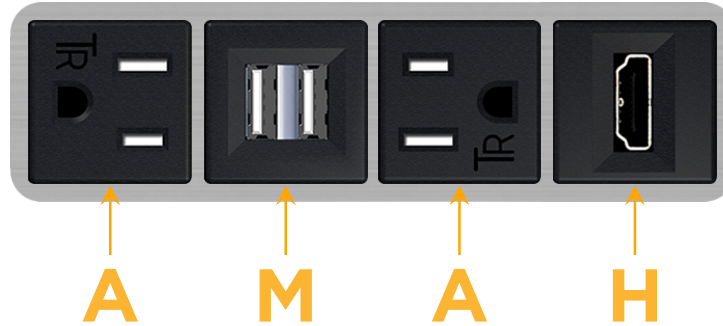

Bezel Finish: **BRUSHED STAINLESS (ABS)**

Custom Finishes Available M-POWER-4T-AMAH-SS4AB

Features:

Module/Port Options:

- A** Tamper Resistant AC Receptacle
- E** USB-A & USB-C (20W)
- M** Double USB-A (Fast Charging Ports - 18W)
- H** HDMI
- 6** CAT 6
- 12** RJ 12
- X** Switched AC
- Y** 3-Way Switch (Low Voltage)
- V** USB-C (45W High Speed Charging Port)
- S** USB-C (25W High Speed Charging Port)
- R** Switched AC (Rocker Switch)
- D** Dimmer Switch

Plug:

Supplied with Low Profile Flat 45° Angle 120 VAC Plug

Optional Standard Straight 120 VAC Plug

Optional Straight 120 VAC Pass-through Plug

- CLEAN, COMPACT DESIGN
- STREAMLINED
- LOW PROFILE
- SIDE-EXITING CORDS
- PLUG & PLAY
- 6' AC CORD & PLUG (FLAT PLUG STANDARD)
- CUSTOMIZABLE CONFIGURATIONS AND FINISHES
- UL LISTED FOR MOUNTING IN FURNITURE
- 15A

M-POWER-4T

AC POWER & DATA CONNECTIVITY SOLUTION

M-POWER-4T-AMAH-SS4AB

Specs:

Modules/Ports:

- A** Tamper Resistant AC Receptacle
- M** Double USB-A (Fast Charging Ports - 18W)
- H** HDMI

A M H

Distributed by