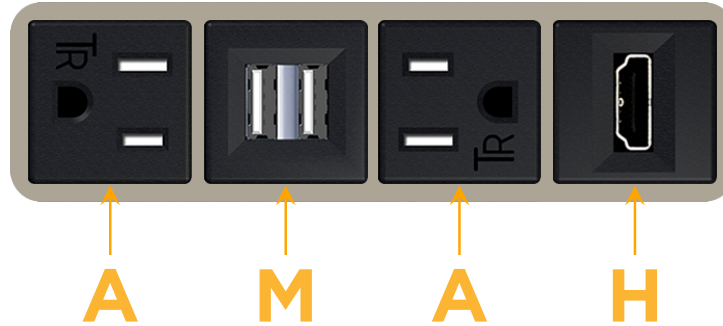

Bezel Finish: **SATIN NICKEL (ABS)**

Custom Finishes Available M-POWER-4T-AMAH-SAB

Features:

Module/Port Options:

- A** Tamper Resistant AC Receptacle
- E** USB-A & USB-C (20W)
- M** Double USB-A (Fast Charging Ports - 18W)
- H** HDMI
- 6** CAT 6
- 12** RJ 12
- X** Switched AC
- Y** 3-Way Switch (Low Voltage)
- V** USB-C (45W High Speed Charging Port)
- S** USB-C (25W High Speed Charging Port)
- R** Switched AC (Rocker Switch)
- D** Dimmer Switch

Plug:

Supplied with Low Profile Flat 45° Angle 120 VAC Plug

Optional Standard Straight 120 VAC Plug

Optional Straight 120 VAC Pass-through Plug

- CLEAN, COMPACT DESIGN
- STREAMLINED
- LOW PROFILE
- SIDE-EXITING CORDS
- PLUG & PLAY
- 6' AC CORD & PLUG (FLAT PLUG STANDARD)
- CUSTOMIZABLE CONFIGURATIONS AND FINISHES
- UL LISTED FOR MOUNTING IN FURNITURE
- 15A

M-POWER-4T

AC POWER & DATA CONNECTIVITY SOLUTION

M-POWER-4T-AMAH-SAB

Specs:

Modules/Ports:

- A** Tamper Resistant AC Receptacle
- M** Double USB-A (Fast Charging Ports - 18W)
- H** HDMI

A M H

Distributed by