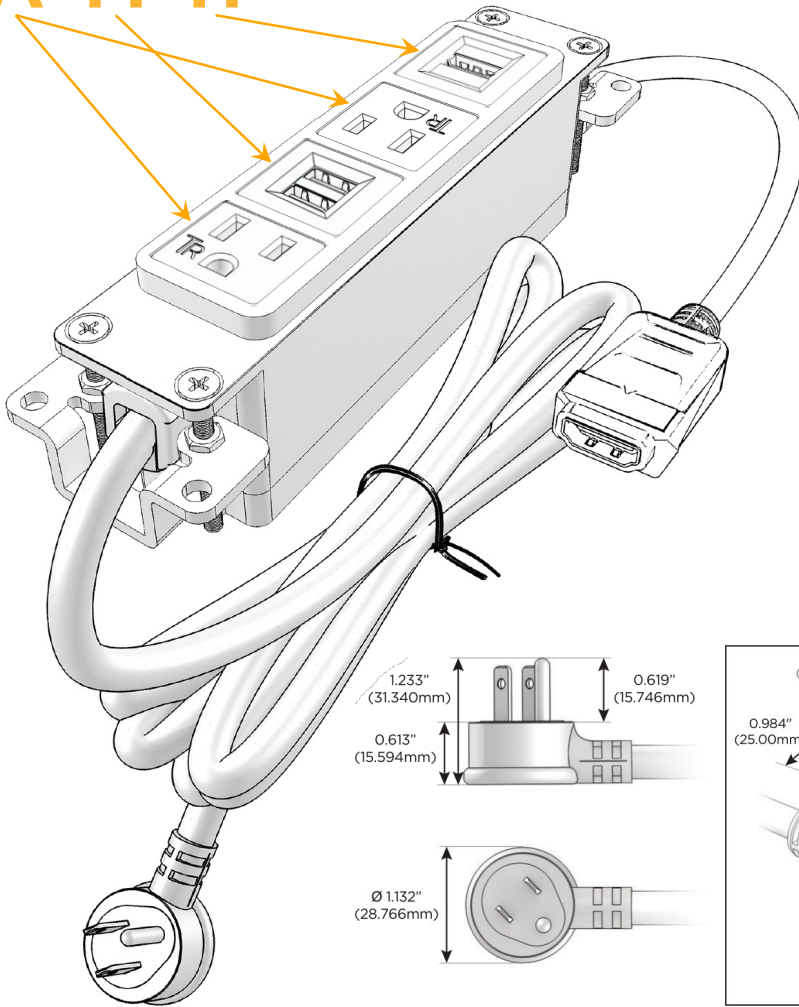

Bezel Finish: **SATIN NICKEL (ABS)**

Custom Finishes Available M-POWER-4T-AMAH-SAB

Features:

Module/Port Options:

- A** Tamper Resistant AC Receptacle
- E** USB-A & USB-C (20W)
- M** Double USB-A (Fast Charging Ports - 18W)
- H** HDMI
- 6** CAT 6
- 12** RJ 12
- X** Switched AC
- Y** 3-Way Switch (Low Voltage)
- V** USB-C (45W High Speed Charging Port)
- S** USB-C (25W High Speed Charging Port)
- R** Switched AC (Rocker Switch)
- D** Dimmer Switch

Plug:

Supplied with Low Profile Flat 45° Angle 120 VAC Plug

Optional Standard Straight 120 VAC Plug

Optional Straight 120 VAC Pass-through Plug

- CLEAN, COMPACT DESIGN
- STREAMLINED
- LOW PROFILE
- SIDE-EXITING CORDS
- PLUG & PLAY
- 6' AC CORD & PLUG (FLAT PLUG STANDARD)
- CUSTOMIZABLE CONFIGURATIONS AND FINISHES
- UL LISTED FOR MOUNTING IN FURNITURE
- 15A

M-POWER-4T

AC POWER & DATA CONNECTIVITY SOLUTION

M-POWER-4T-AMAH-SAB

Specs:

Modules/Ports:

- A** Tamper Resistant AC Receptacle
- M** Double USB-A (Fast Charging Ports - 18W)
- H** HDMI

A M H

Distributed by