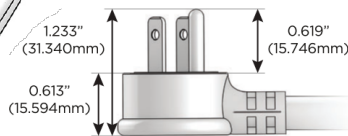

Plug:

Supplied with Low Profile Flat 45° Angle 120 VAC Plug

Optional Standard Straight 120 VAC Plug

Optional Straight 120 VAC Pass-through Plug

- CLEAN, COMPACT DESIGN
- STREAMLINED
- LOW PROFILE
- SIDE-EXITING CORDS
- PLUG & PLAY
- 6' AC CORD & PLUG (FLAT PLUG STANDARD)
- CUSTOMIZABLE CONFIGURATIONS AND FINISHES
- UL LISTED FOR MOUNTING IN FURNITURE
- 15A

M-POWER-4T

AC POWER & DATA CONNECTIVITY SOLUTION

M-POWER-4T-AMAH-SAB

Specs:

Modules/Ports:

- A** Tamper Resistant AC Receptacle
- M** Double USB-A (Fast Charging Ports - 18W)
- H** HDMI

A M H

Distributed by