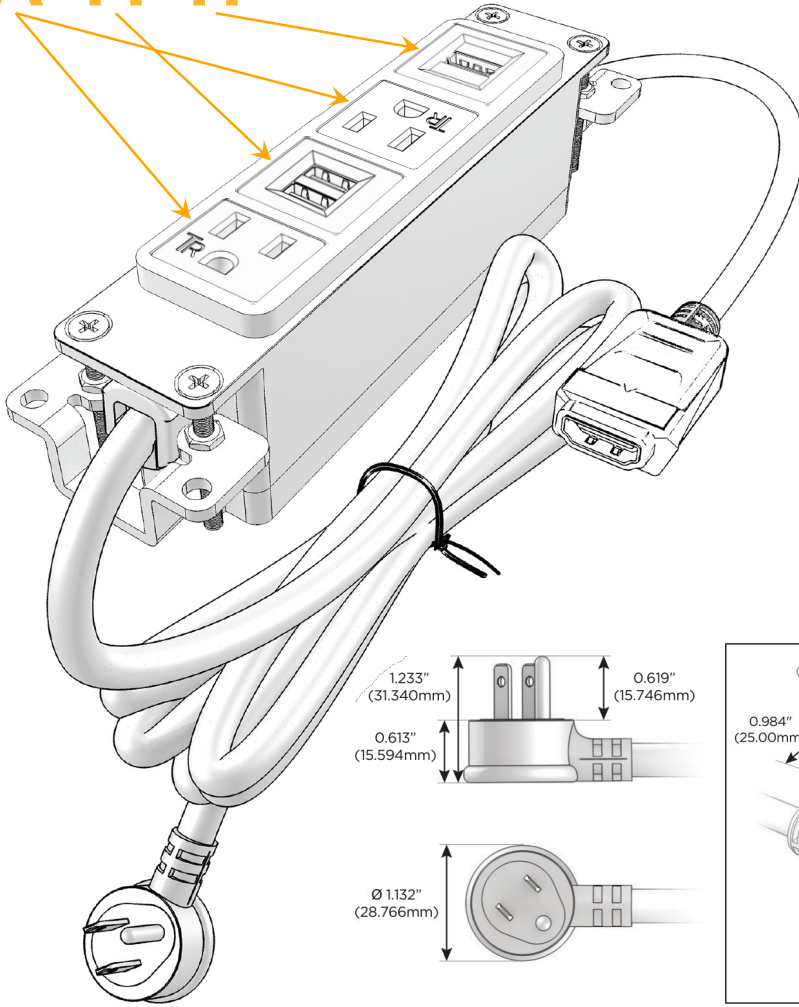

Bezel Finish: **GUNMETAL (ABS)**

Custom Finishes Available M-POWER-4T-AMAH-S3AB

Features:

Module/Port Options:

- A** Tamper Resistant AC Receptacle
- E** USB-A & USB-C (20W)
- M** Double USB-A (Fast Charging Ports - 18W)
- H** HDMI
- 6** CAT 6
- 12** RJ 12
- X** Switched AC
- Y** 3-Way Switch (Low Voltage)
- V** USB-C (45W High Speed Charging Port)
- S** USB-C (25W High Speed Charging Port)
- R** Switched AC (Rocker Switch)
- D** Dimmer Switch

Plug:

Supplied with Low Profile Flat 45° Angle 120 VAC Plug

Optional Standard Straight 120 VAC Plug

Optional Straight 120 VAC Pass-through Plug

- CLEAN, COMPACT DESIGN
- STREAMLINED
- LOW PROFILE
- SIDE-EXITING CORDS
- PLUG & PLAY
- 6' AC CORD & PLUG (FLAT PLUG STANDARD)
- CUSTOMIZABLE CONFIGURATIONS AND FINISHES
- UL LISTED FOR MOUNTING IN FURNITURE
- 15A

M-POWER-4T

AC POWER & DATA CONNECTIVITY SOLUTION

M-POWER-4T-AMAH-S3AB

Specs:

Modules/Ports:

- A** Tamper Resistant AC Receptacle
- M** Double USB-A (Fast Charging Ports - 18W)
- H** HDMI

A M H

Distributed by