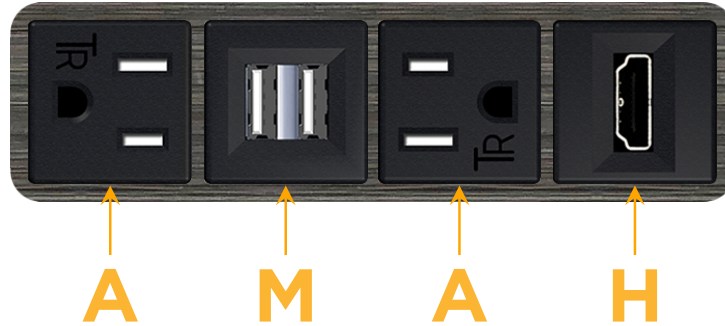

Bezel Finish: **GUNMETAL (ABS)**

Custom Finishes Available M-POWER-4T-AMAH-S3AB

Features:

Module/Port Options:

- A** Tamper Resistant AC Receptacle
- E** USB-A & USB-C (20W)
- M** Double USB-A (Fast Charging Ports - 18W)
- H** HDMI
- 6** CAT 6
- 12** RJ 12
- X** Switched AC
- Y** 3-Way Switch (Low Voltage)
- V** USB-C (45W High Speed Charging Port)
- S** USB-C (25W High Speed Charging Port)
- R** Switched AC (Rocker Switch)
- D** Dimmer Switch

Plug:

Supplied with Low Profile Flat 45° Angle 120 VAC Plug

Optional Standard Straight 120 VAC Plug

Optional Straight 120 VAC Pass-through Plug

- CLEAN, COMPACT DESIGN
- STREAMLINED
- LOW PROFILE
- SIDE-EXITING CORDS
- PLUG & PLAY
- 6' AC CORD & PLUG (FLAT PLUG STANDARD)
- CUSTOMIZABLE CONFIGURATIONS AND FINISHES
- UL LISTED FOR MOUNTING IN FURNITURE
- 15A

M-POWER-4T

AC POWER & DATA CONNECTIVITY SOLUTION

M-POWER-4T-AMAH-S3AB

Specs:

Modules/Ports:

- A** Tamper Resistant AC Receptacle
- M** Double USB-A (Fast Charging Ports - 18W)
- H** HDMI

A M H

Distributed by