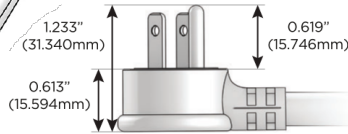

M-POWER-4T

AC POWER & DATA CONNECTIVITY SOLUTION

M-POWER-4T-AMAH-S3AB

Specs:

Modules/Ports:

- A** Tamper Resistant AC Receptacle
- M** Double USB-A (Fast Charging Ports - 18W)
- H** HDMI

A M H

Distributed by