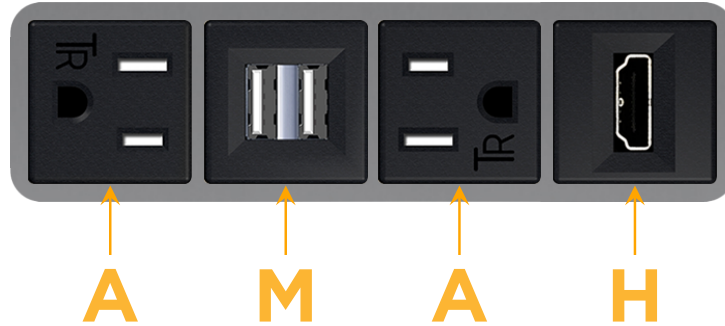

Bezel Finish: **MAGNESIUM (ABS)**

Custom Finishes Available M-POWER-4T-AMAH-MAB

Features:

Module/Port Options:

- A** Tamper Resistant AC Receptacle
- E** USB-A & USB-C (20W)
- M** Double USB-A (Fast Charging Ports - 18W)
- H** HDMI
- 6** CAT 6
- 12** RJ 12
- X** Switched AC
- Y** 3-Way Switch (Low Voltage)
- V** USB-C (45W High Speed Charging Port)
- S** USB-C (25W High Speed Charging Port)
- R** Switched AC (Rocker Switch)
- D** Dimmer Switch

Plug:

Supplied with Low Profile Flat 45° Angle 120 VAC Plug

Optional Standard Straight 120 VAC Plug

Optional Straight 120 VAC Pass-through Plug

- CLEAN, COMPACT DESIGN
- STREAMLINED
- LOW PROFILE
- SIDE-EXITING CORDS
- PLUG & PLAY
- 6' AC CORD & PLUG (FLAT PLUG STANDARD)
- CUSTOMIZABLE CONFIGURATIONS AND FINISHES
- UL LISTED FOR MOUNTING IN FURNITURE
- 15A

M-POWER-4T

AC POWER & DATA CONNECTIVITY SOLUTION

M-POWER-4T-AMAH-MAB

Specs:

Modules/Ports:

- A** Tamper Resistant AC Receptacle
- M** Double USB-A (Fast Charging Ports - 18W)
- H** HDMI

A M H

Distributed by