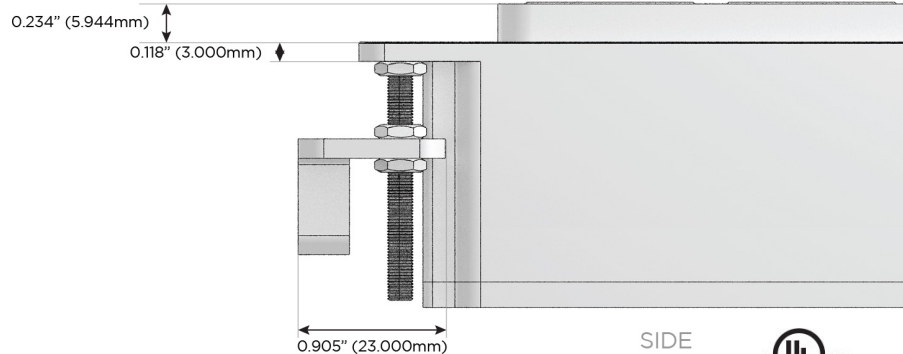

M-POWER-4T

AC POWER & DATA CONNECTIVITY SOLUTION

M-POWER-4T-AMAH-MAB

Specs:

Modules/Ports:

- A** Tamper Resistant AC Receptacle
- M** Double USB-A (Fast Charging Ports - 18W)
- H** HDMI

A M H

Distributed by