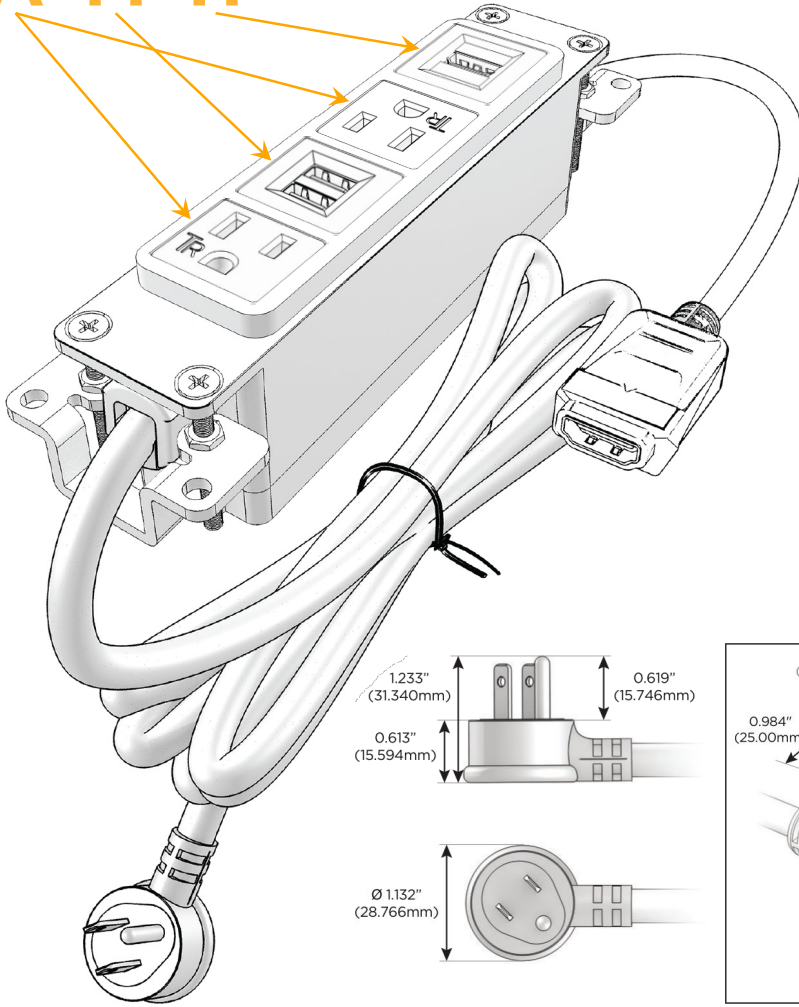

Bezel Finish: **MAGNESIUM (ABS)**

Custom Finishes Available M-POWER-4T-AMAH-MAB

Features:

Module/Port Options:

- A** Tamper Resistant AC Receptacle
- E** USB-A & USB-C (20W)
- M** Double USB-A (Fast Charging Ports - 18W)
- H** HDMI
- 6** CAT 6
- 12** RJ 12
- X** Switched AC
- Y** 3-Way Switch (Low Voltage)
- V** USB-C (45W High Speed Charging Port)
- S** USB-C (25W High Speed Charging Port)
- R** Switched AC (Rocker Switch)
- D** Dimmer Switch

Plug:

Supplied with Low Profile Flat 45° Angle 120 VAC Plug

Optional Standard Straight 120 VAC Plug

Optional Straight 120 VAC Pass-through Plug

- CLEAN, COMPACT DESIGN
- STREAMLINED
- LOW PROFILE
- SIDE-EXITING CORDS
- PLUG & PLAY
- 6' AC CORD & PLUG (FLAT PLUG STANDARD)
- CUSTOMIZABLE CONFIGURATIONS AND FINISHES
- UL LISTED FOR MOUNTING IN FURNITURE
- 15A

M-POWER-4T

AC POWER & DATA CONNECTIVITY SOLUTION

M-POWER-4T-AMAH-MAB

Specs:

Modules/Ports:

- A** Tamper Resistant AC Receptacle
- M** Double USB-A (Fast Charging Ports - 18W)
- H** HDMI

A M H

Distributed by