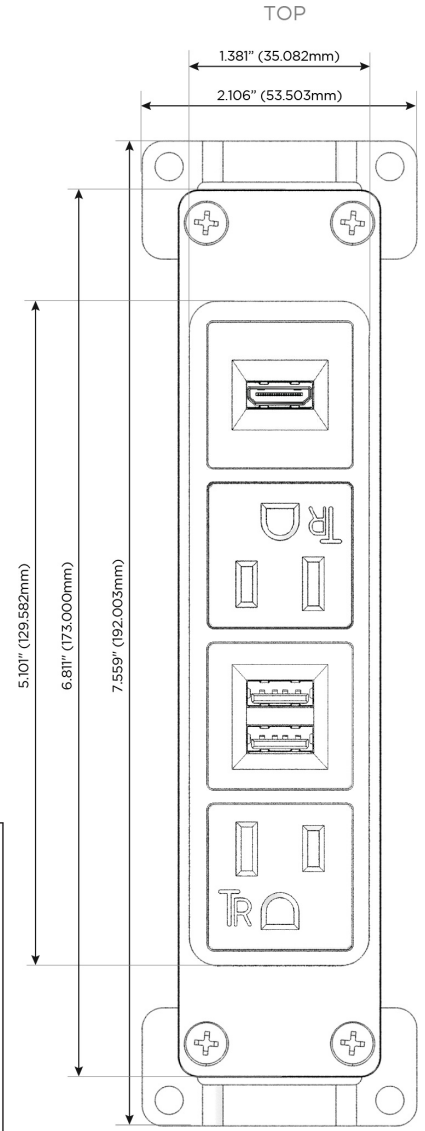

Bezel Finish: **MAGNESIUM (ABS)**

Custom Finishes Available M-POWER-4T-AMAH-MAB

Features:

Module/Port Options:

- A** Tamper Resistant AC Receptacle
- E** USB-A & USB-C (20W)
- M** Double USB-A (Fast Charging Ports - 18W)
- H** HDMI
- 6** CAT 6
- 12** RJ 12
- X** Switched AC
- Y** 3-Way Switch (Low Voltage)
- V** USB-C (45W High Speed Charging Port)
- S** USB-C (25W High Speed Charging Port)
- R** Switched AC (Rocker Switch)
- D** Dimmer Switch

Plug:

Supplied with Low Profile Flat 45° Angle 120 VAC Plug

Optional Standard Straight 120 VAC Plug

Optional Straight 120 VAC Pass-through Plug

- CLEAN, COMPACT DESIGN
- STREAMLINED
- LOW PROFILE
- SIDE-EXITING CORDS
- PLUG & PLAY
- 6' AC CORD & PLUG (FLAT PLUG STANDARD)
- CUSTOMIZABLE CONFIGURATIONS AND FINISHES
- UL LISTED FOR MOUNTING IN FURNITURE
- 15A

M-POWER-4T

AC POWER & DATA CONNECTIVITY SOLUTION

M-POWER-4T-AMAH-MAB

Specs:

Modules/Ports:

- A** Tamper Resistant AC Receptacle
- M** Double USB-A (Fast Charging Ports - 18W)
- H** HDMI

A M H

Distributed by