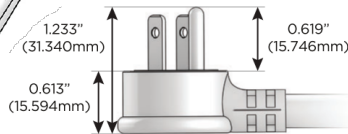

### Plug:

Supplied with Low Profile Flat 45° Angle 120 VAC Plug

Optional Standard Straight 120 VAC Plug

Optional Straight 120 VAC Pass-through Plug

- CLEAN, COMPACT DESIGN
- STREAMLINED
- LOW PROFILE
- SIDE-EXITING CORDS
- PLUG & PLAY
- 6' AC CORD & PLUG (FLAT PLUG STANDARD)
- CUSTOMIZABLE CONFIGURATIONS AND FINISHES
- UL LISTED FOR MOUNTING IN FURNITURE
- 15A

# M-POWER-4T

AC POWER & DATA CONNECTIVITY SOLUTION

M-POWER-4T-AMAH-CUAB

Specs:

**Modules/Ports:**

- A** Tamper Resistant AC Receptacle
- M** Double USB-A (Fast Charging Ports - 18W)
- H** HDMI

**A M H**

Distributed by