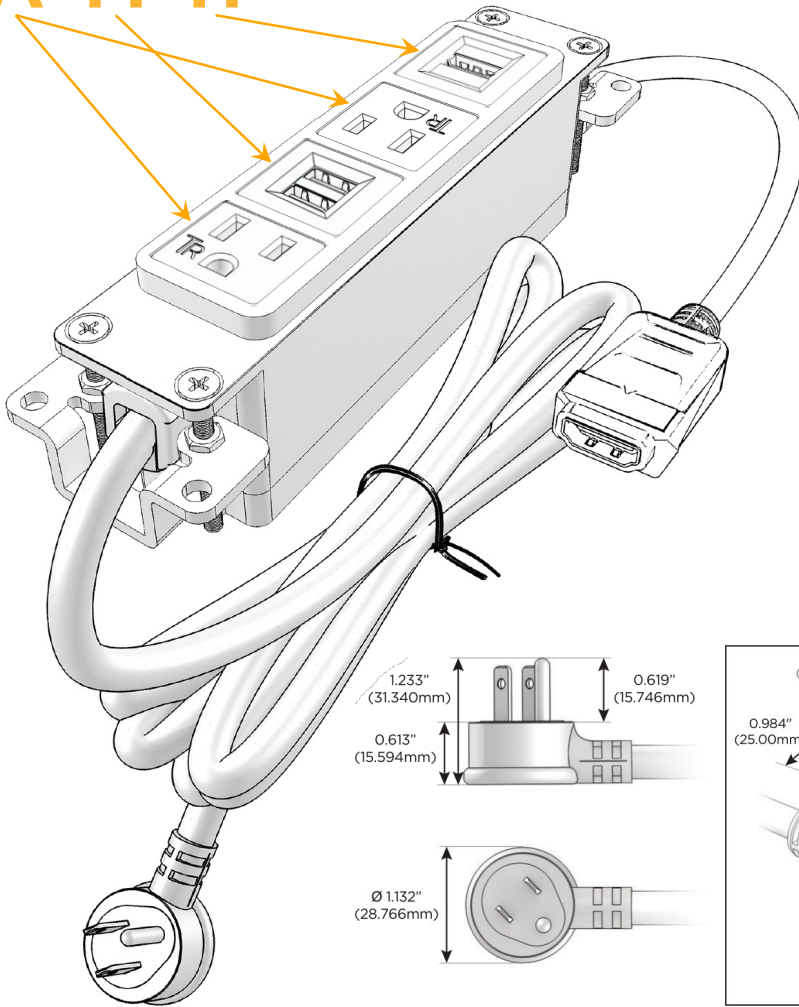

### Module/Port Options:

- A** Tamper Resistant AC Receptacle
- E** USB-A & USB-C (20W)
- M** Double USB-A (Fast Charging Ports - 18W)
- H** HDMI
- 6** CAT 6
- 12** RJ 12
- X** Switched AC
- Y** 3-Way Switch (Low Voltage)
- V** USB-C (45W High Speed Charging Port)
- S** USB-C (25W High Speed Charging Port)
- R** Switched AC (Rocker Switch)
- D** Dimmer Switch

### Plug:

Supplied with Low Profile Flat 45° Angle 120 VAC Plug

Optional Standard Straight 120 VAC Plug

Optional Straight 120 VAC Pass-through Plug

- CLEAN, COMPACT DESIGN
- STREAMLINED
- LOW PROFILE
- SIDE-EXITING CORDS
- PLUG & PLAY
- 6' AC CORD & PLUG (FLAT PLUG STANDARD)
- CUSTOMIZABLE CONFIGURATIONS AND FINISHES
- UL LISTED FOR MOUNTING IN FURNITURE
- 15A

# M-POWER-4T

AC POWER & DATA CONNECTIVITY SOLUTION

M-POWER-4T-AMAH-CUAB

Specs:

**Modules/Ports:**

- A** Tamper Resistant AC Receptacle
- M** Double USB-A (Fast Charging Ports - 18W)
- H** HDMI

**A M H**

Distributed by