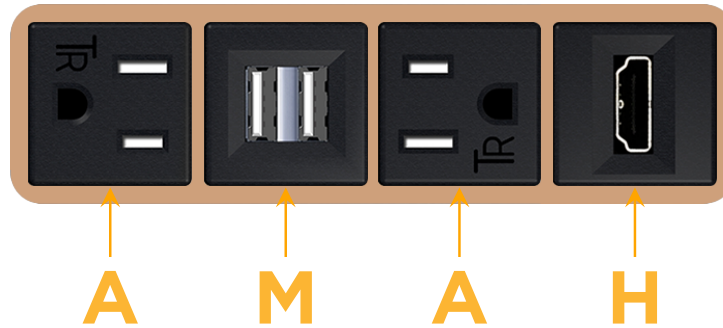

M-POWER-4T

AC POWER & DATA CONNECTIVITY SOLUTION

M-POWER-4T-AMAH-CUAB

Distributed by

Mormax Company, Inc.

8 Westchester Plaza

Elmsford, NY 10523

914-699-0101

sales@mormax.com

mormax.com

Metro Light & Power's line of power & data solutions offers sophisticated design elements combined with greater ease of installation. Streamlined and low-profile, enhanced by side-exiting cords, our outlets advance the industry with their cutting edge look and feel. We believe flexibility is key, and we provide a variety of mounting options, including the ability to mount in limited spaces. Our outlets are available in many finishes and configurations, in addition to a custom color and finish capability for our clients.

Bezel Finish: **COPPER (ABS)**

Custom Finishes Available M-POWER-4T-AMAH-CUAB

Features:

Module/Port Options:

- **A** Tamper Resistant AC Receptacle
- **E** USB-A & USB-C (20W)
- **M** Double USB-A (Fast Charging Ports - 18W)
- **H** HDMI
- **6** CAT 6
- **12** RJ 12
- **X** Switched AC
- **Y** 3-Way Switch (Low Voltage)
- **V** USB-C (45W High Speed Charging Port)
- **S** USB-C (25W High Speed Charging Port)
- **R** Switched AC (Rocker Switch)
- **D** Dimmer Switch

Plug:

Supplied with Low Profile Flat 45° Angle 120 VAC Plug

Optional Standard Straight 120 VAC Plug

Optional Straight 120 VAC Pass-through Plug

- CLEAN, COMPACT DESIGN
- STREAMLINED
- LOW PROFILE
- SIDE-EXITING CORDS
- PLUG & PLAY
- 6' AC CORD & PLUG (FLAT PLUG STANDARD)
- CUSTOMIZABLE CONFIGURATIONS AND FINISHES
- UL LISTED FOR MOUNTING IN FURNITURE
- 15A