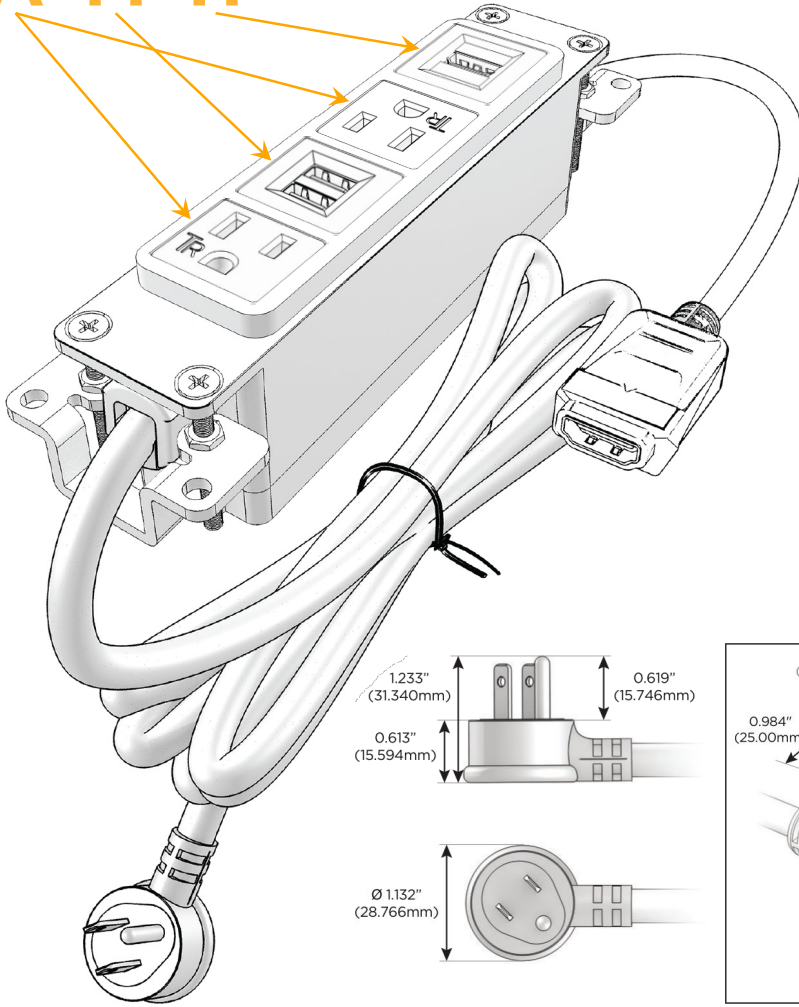

Bezel Finish: **CHROME (ABS)**

Custom Finishes Available M-POWER-4T-AMAH-CRAB

Features:

Module/Port Options:

- A** Tamper Resistant AC Receptacle
- E** USB-A & USB-C (20W)
- M** Double USB-A (Fast Charging Ports - 18W)
- H** HDMI
- 6** CAT 6
- 12** RJ 12
- X** Switched AC
- Y** 3-Way Switch (Low Voltage)
- V** USB-C (45W High Speed Charging Port)
- S** USB-C (25W High Speed Charging Port)
- R** Switched AC (Rocker Switch)
- D** Dimmer Switch

Plug:

Supplied with Low Profile Flat 45° Angle 120 VAC Plug

Optional Standard Straight 120 VAC Plug

Optional Straight 120 VAC Pass-through Plug

- CLEAN, COMPACT DESIGN
- STREAMLINED
- LOW PROFILE
- SIDE-EXITING CORDS
- PLUG & PLAY
- 6' AC CORD & PLUG (FLAT PLUG STANDARD)
- CUSTOMIZABLE CONFIGURATIONS AND FINISHES
- UL LISTED FOR MOUNTING IN FURNITURE
- 15A

M-POWER-4T

AC POWER & DATA CONNECTIVITY SOLUTION

M-POWER-4T-AMAH-CRAB

Specs:

Modules/Ports:

- A** Tamper Resistant AC Receptacle
- M** Double USB-A (Fast Charging Ports - 18W)
- H** HDMI

A M H

TOP