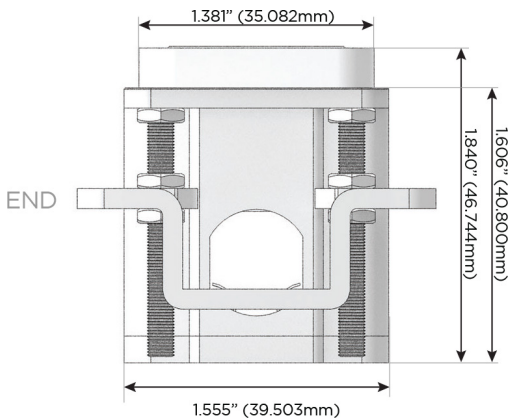

Plug:

Supplied with Low Profile Flat 45° Angle 120 VAC Plug

Optional Standard Straight 120 VAC Plug

Optional Straight 120 VAC Pass-through Plug

- CLEAN, COMPACT DESIGN
- STREAMLINED
- LOW PROFILE
- SIDE-EXITING CORDS
- PLUG & PLAY
- 6' AC CORD & PLUG (FLAT PLUG STANDARD)
- CUSTOMIZABLE CONFIGURATIONS AND FINISHES
- UL LISTED FOR MOUNTING IN FURNITURE
- 15A

M-POWER-4T

AC POWER & DATA CONNECTIVITY SOLUTION

M-POWER-4T-AMAH-CRAB

Specs:

Modules/Ports:

- A** Tamper Resistant AC Receptacle
- M** Double USB-A (Fast Charging Ports - 18W)
- H** HDMI

A M H

TOP