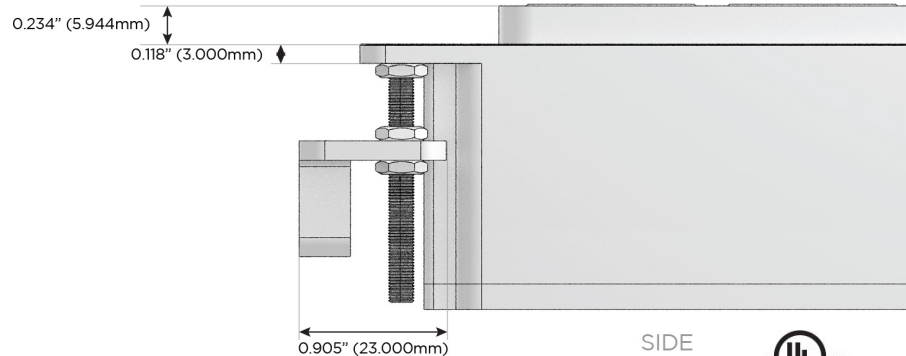

M-POWER-4T

AC POWER & DATA CONNECTIVITY SOLUTION

M-POWER-4T-AMAH-CRAB

Specs:

Modules/Ports:

- A** Tamper Resistant AC Receptacle
- M** Double USB-A (Fast Charging Ports - 18W)
- H** HDMI

A M H

TOP