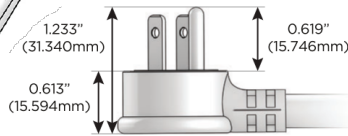

M-POWER-4T

AC POWER & DATA CONNECTIVITY SOLUTION

M-POWER-4T-AMAH-CRAB

Specs:

Modules/Ports:

- A** Tamper Resistant AC Receptacle
- M** Double USB-A (Fast Charging Ports - 18W)
- H** HDMI

A M H

TOP