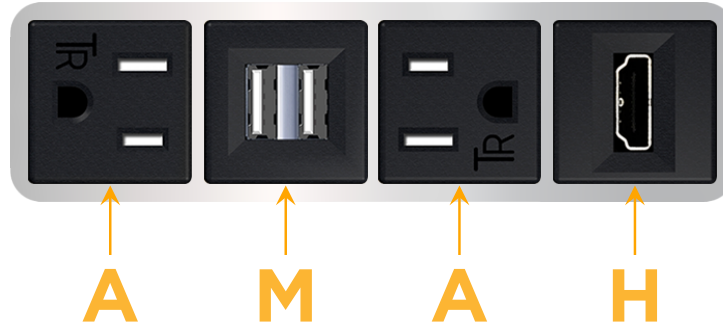

Bezel Finish: **CHROME (ABS)**

Custom Finishes Available M-POWER-4T-AMAH-CRAB

Features:

Module/Port Options:

- A** Tamper Resistant AC Receptacle
- E** USB-A & USB-C (20W)
- M** Double USB-A (Fast Charging Ports - 18W)
- H** HDMI
- 6** CAT 6
- 12** RJ 12
- X** Switched AC
- Y** 3-Way Switch (Low Voltage)
- V** USB-C (45W High Speed Charging Port)
- S** USB-C (25W High Speed Charging Port)
- R** Switched AC (Rocker Switch)
- D** Dimmer Switch

Plug:

Supplied with Low Profile Flat 45° Angle 120 VAC Plug

Optional Standard Straight 120 VAC Plug

Optional Straight 120 VAC Pass-through Plug

- CLEAN, COMPACT DESIGN
- STREAMLINED
- LOW PROFILE
- SIDE-EXITING CORDS
- PLUG & PLAY
- 6' AC CORD & PLUG (FLAT PLUG STANDARD)
- CUSTOMIZABLE CONFIGURATIONS AND FINISHES
- UL LISTED FOR MOUNTING IN FURNITURE
- 15A

M-POWER-4T

AC POWER & DATA CONNECTIVITY SOLUTION

M-POWER-4T-AMAH-CRAB

Specs:

Modules/Ports:

- A** Tamper Resistant AC Receptacle
- M** Double USB-A (Fast Charging Ports - 18W)
- H** HDMI

A M H

TOP