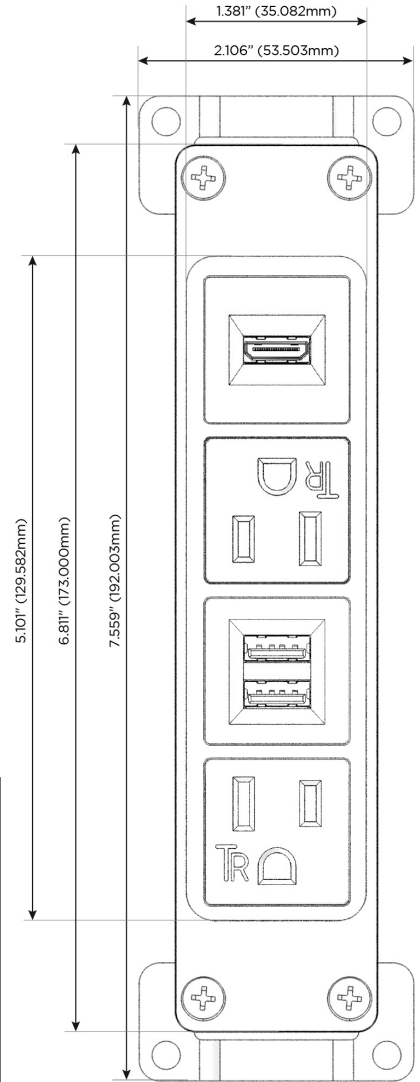

Bezel Finish: **CHROME (ABS)**

Custom Finishes Available M-POWER-4T-AMAH-CRAB

Features:

Module/Port Options:

- A** Tamper Resistant AC Receptacle
- E** USB-A & USB-C (20W)
- M** Double USB-A (Fast Charging Ports - 18W)
- H** HDMI
- 6** CAT 6
- 12** RJ 12
- X** Switched AC
- Y** 3-Way Switch (Low Voltage)
- V** USB-C (45W High Speed Charging Port)
- S** USB-C (25W High Speed Charging Port)
- R** Switched AC (Rocker Switch)
- D** Dimmer Switch

Plug:

Supplied with Low Profile Flat 45° Angle 120 VAC Plug

Optional Standard Straight 120 VAC Plug

Optional Straight 120 VAC Pass-through Plug

- CLEAN, COMPACT DESIGN
- STREAMLINED
- LOW PROFILE
- SIDE-EXITING CORDS
- PLUG & PLAY
- 6' AC CORD & PLUG (FLAT PLUG STANDARD)
- CUSTOMIZABLE CONFIGURATIONS AND FINISHES
- UL LISTED FOR MOUNTING IN FURNITURE
- 15A

M-POWER-4T

AC POWER & DATA CONNECTIVITY SOLUTION

M-POWER-4T-AMAH-CRAB

Specs:

Modules/Ports:

- A** Tamper Resistant AC Receptacle
- M** Double USB-A (Fast Charging Ports - 18W)
- H** HDMI

A M H

TOP