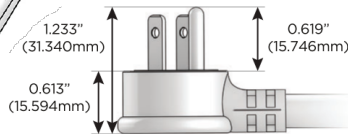

### Plug:

Supplied with Low Profile Flat 45° Angle 120 VAC Plug

Optional Standard Straight 120 VAC Plug

Optional Straight 120 VAC Pass-through Plug

- CLEAN, COMPACT DESIGN
- STREAMLINED
- LOW PROFILE
- SIDE-EXITING CORDS
- PLUG & PLAY
- 6' AC CORD & PLUG (FLAT PLUG STANDARD)
- CUSTOMIZABLE CONFIGURATIONS AND FINISHES
- UL LISTED FOR MOUNTING IN FURNITURE
- 15A

# M-POWER-4T

AC POWER & DATA CONNECTIVITY SOLUTION

M-POWER-4T-AMAH-BZAB

Specs:

**Modules/Ports:**

- A** Tamper Resistant AC Receptacle
- M** Double USB-A (Fast Charging Ports - 18W)
- H** HDMI

**A M H**

TOP