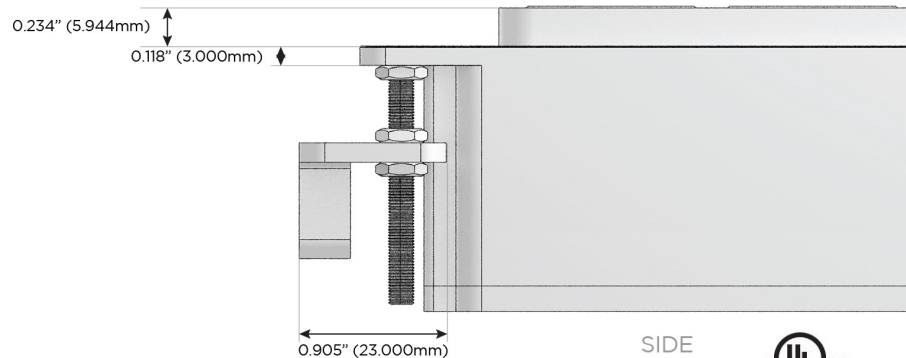

### Plug:

Supplied with Low Profile Flat 45° Angle 120 VAC Plug

Optional Standard Straight 120 VAC Plug

Optional Straight 120 VAC Pass-through Plug

- CLEAN, COMPACT DESIGN
- STREAMLINED
- LOW PROFILE
- SIDE-EXITING CORDS
- PLUG & PLAY
- 6' AC CORD & PLUG (FLAT PLUG STANDARD)
- CUSTOMIZABLE CONFIGURATIONS AND FINISHES
- UL LISTED FOR MOUNTING IN FURNITURE
- 15A

# M-POWER-4T

AC POWER & DATA CONNECTIVITY SOLUTION

M-POWER-4T-AMAH-BZAB

Specs:

**Modules/Ports:**

- A** Tamper Resistant AC Receptacle
- M** Double USB-A (Fast Charging Ports - 18W)
- H** HDMI

**A M H**

TOP