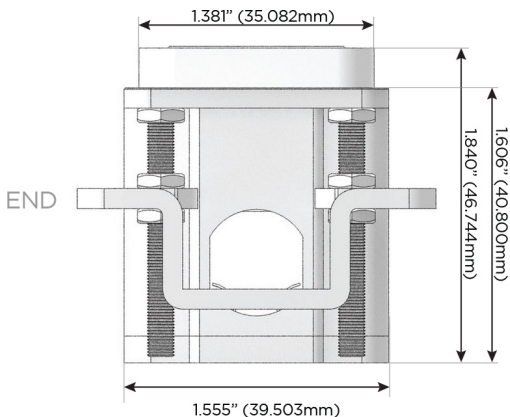

### Plug:

Supplied with Low Profile Flat 45° Angle 120 VAC Plug

Optional Standard Straight 120 VAC Plug

Optional Straight 120 VAC Pass-through Plug

- CLEAN, COMPACT DESIGN
- STREAMLINED
- LOW PROFILE
- SIDE-EXITING CORDS
- PLUG & PLAY
- 6' AC CORD & PLUG (FLAT PLUG STANDARD)
- CUSTOMIZABLE CONFIGURATIONS AND FINISHES
- UL LISTED FOR MOUNTING IN FURNITURE
- 15A

# M-POWER-4T

AC POWER & DATA CONNECTIVITY SOLUTION

M-POWER-4T-AMAH-BZAB

Specs:

**Modules/Ports:**

- A** Tamper Resistant AC Receptacle
- M** Double USB-A (Fast Charging Ports - 18W)
- H** HDMI

**A M H**

TOP