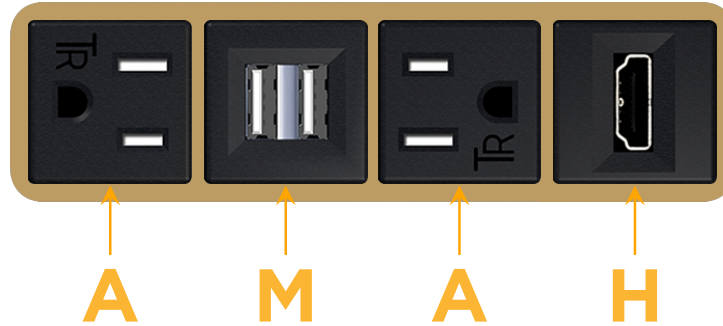

M-POWER-4T

AC POWER & DATA CONNECTIVITY SOLUTION

M-POWER-4T-AMAH-BZAB

Distributed by

Mormax Company, Inc.

8 Westchester Plaza

Elmsford, NY 10523

914-699-0101

sales@mormax.com

mormax.com

Metro Light & Power's line of power & data solutions offers sophisticated design elements combined with greater ease of installation. Streamlined and low-profile, enhanced by side-exiting cords, our outlets advance the industry with their cutting edge look and feel. We believe flexibility is key, and we provide a variety of mounting options, including the ability to mount in limited spaces. Our outlets are available in many finishes and configurations, in addition to a custom color and finish capability for our clients.

Bezel Finish: **STANDARD BRONZE (ABS)**

Custom Finishes Available M-POWER-4T-AMAH-BZAB

Features:

Module/Port Options:

- **A** Tamper Resistant AC Receptacle
- **E** USB-A & USB-C (20W)
- **M** Double USB-A (Fast Charging Ports - 18W)
- **H** HDMI
- **6** CAT 6
- **12** RJ 12
- **X** Switched AC
- **Y** 3-Way Switch (Low Voltage)
- **V** USB-C (45W High Speed Charging Port)
- **S** USB-C (25W High Speed Charging Port)
- **R** Switched AC (Rocker Switch)
- **D** Dimmer Switch

Plug:

Supplied with Low Profile Flat 45° Angle 120 VAC Plug

Optional Standard Straight 120 VAC Plug

Optional Straight 120 VAC Pass-through Plug

- CLEAN, COMPACT DESIGN
- STREAMLINED
- LOW PROFILE
- SIDE-EXITING CORDS
- PLUG & PLAY
- 6' AC CORD & PLUG (FLAT PLUG STANDARD)
- CUSTOMIZABLE CONFIGURATIONS AND FINISHES
- UL LISTED FOR MOUNTING IN FURNITURE
- 15A