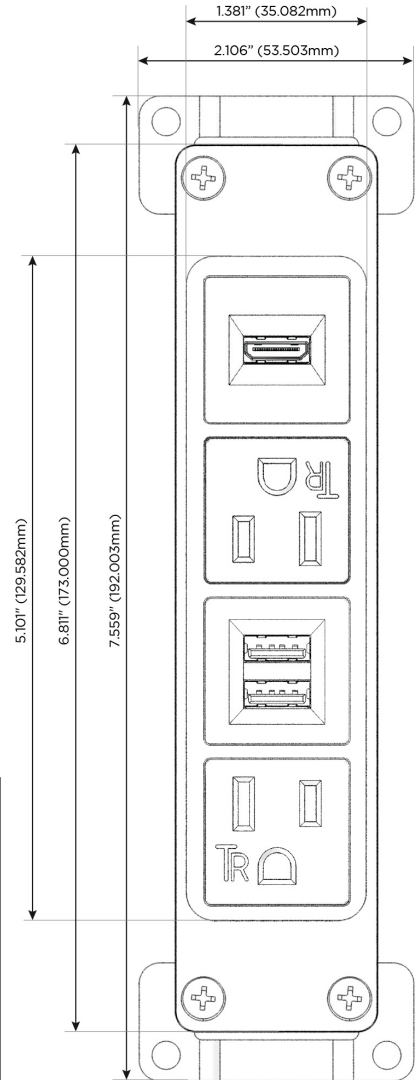

### Module/Port Options:

- A** Tamper Resistant AC Receptacle
- E** USB-A & USB-C (20W)
- M** Double USB-A (Fast Charging Ports - 18W)
- H** HDMI
- 6** CAT 6
- 12** RJ 12
- X** Switched AC
- Y** 3-Way Switch (Low Voltage)
- V** USB-C (45W High Speed Charging Port)
- S** USB-C (25W High Speed Charging Port)
- R** Switched AC (Rocker Switch)
- D** Dimmer Switch

### Plug:

Supplied with Low Profile Flat 45° Angle 120 VAC Plug

Optional Standard Straight 120 VAC Plug

Optional Straight 120 VAC Pass-through Plug

- CLEAN, COMPACT DESIGN
- STREAMLINED
- LOW PROFILE
- SIDE-EXITING CORDS
- PLUG & PLAY
- 6' AC CORD & PLUG (FLAT PLUG STANDARD)
- CUSTOMIZABLE CONFIGURATIONS AND FINISHES
- UL LISTED FOR MOUNTING IN FURNITURE
- 15A

# M-POWER-4T

AC POWER & DATA CONNECTIVITY SOLUTION

M-POWER-4T-AMAH-BZAB

Specs:

**Modules/Ports:**

- A** Tamper Resistant AC Receptacle
- M** Double USB-A (Fast Charging Ports - 18W)
- H** HDMI

**A M H**

TOP