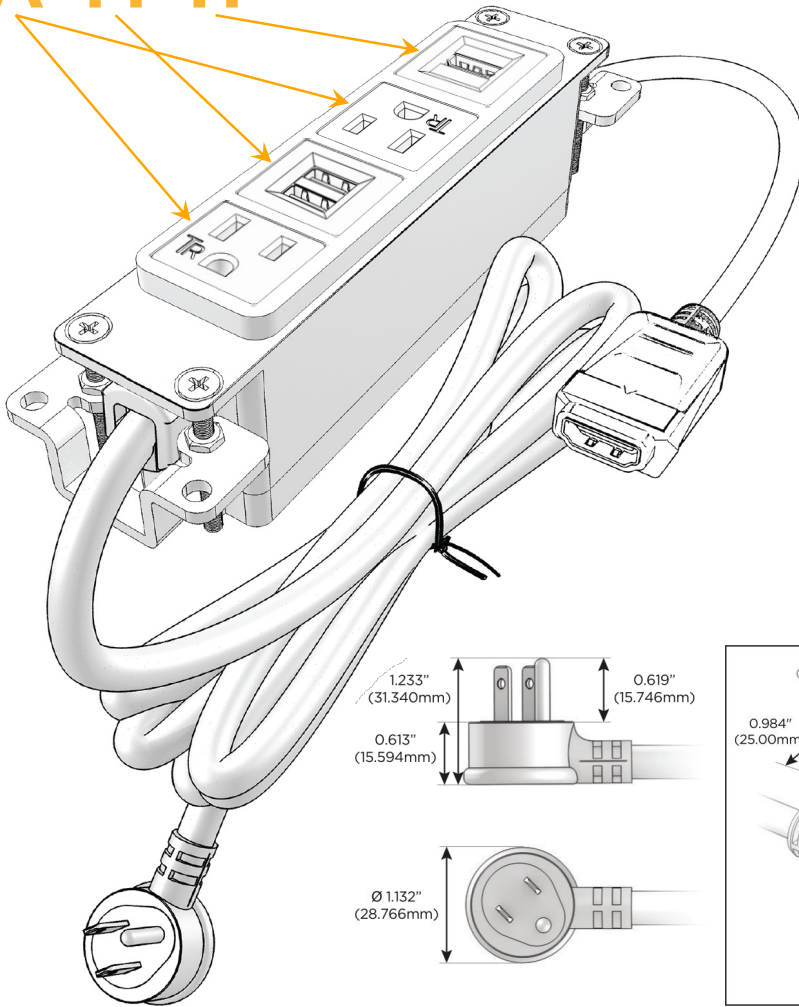

### Module/Port Options:

- A** Tamper Resistant AC Receptacle
- E** USB-A & USB-C (20W)
- M** Double USB-A (Fast Charging Ports - 18W)
- H** HDMI
- 6** CAT 6
- 12** RJ 12
- X** Switched AC
- Y** 3-Way Switch (Low Voltage)
- V** USB-C (45W High Speed Charging Port)
- S** USB-C (25W High Speed Charging Port)
- R** Switched AC (Rocker Switch)
- D** Dimmer Switch

### Plug:

Supplied with Low Profile Flat 45° Angle 120 VAC Plug

Optional Standard Straight 120 VAC Plug

Optional Straight 120 VAC Pass-through Plug

- CLEAN, COMPACT DESIGN
- STREAMLINED
- LOW PROFILE
- SIDE-EXITING CORDS
- PLUG & PLAY
- 6' AC CORD & PLUG (FLAT PLUG STANDARD)
- CUSTOMIZABLE CONFIGURATIONS AND FINISHES
- UL LISTED FOR MOUNTING IN FURNITURE
- 15A

# M-POWER-4T

AC POWER & DATA CONNECTIVITY SOLUTION

M-POWER-4T-AMAH-BZAB

Specs:

**Modules/Ports:**

- A** Tamper Resistant AC Receptacle
- M** Double USB-A (Fast Charging Ports - 18W)
- H** HDMI

**A M H**

TOP