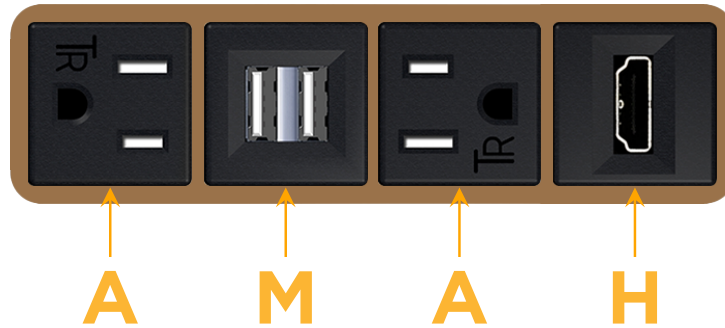

Bezel Finish: **ARCHITECTURAL BRONZE (ABS)**

Custom Finishes Available M-POWER-4T-AMAH-BZ5AB

Features:

Module/Port Options:

- A** Tamper Resistant AC Receptacle
- E** USB-A & USB-C (20W)
- M** Double USB-A (Fast Charging Ports - 18W)
- H** HDMI
- 6** CAT 6
- 12** RJ 12
- X** Switched AC
- Y** 3-Way Switch (Low Voltage)
- V** USB-C (45W High Speed Charging Port)
- S** USB-C (25W High Speed Charging Port)
- R** Switched AC (Rocker Switch)
- D** Dimmer Switch

Plug:

Supplied with Low Profile Flat 45° Angle 120 VAC Plug

Optional Standard Straight 120 VAC Plug

Optional Straight 120 VAC Pass-through Plug

- CLEAN, COMPACT DESIGN
- STREAMLINED
- LOW PROFILE
- SIDE-EXITING CORDS
- PLUG & PLAY
- 6' AC CORD & PLUG (FLAT PLUG STANDARD)
- CUSTOMIZABLE CONFIGURATIONS AND FINISHES
- UL LISTED FOR MOUNTING IN FURNITURE
- 15A

M-POWER-4T

AC POWER & DATA CONNECTIVITY SOLUTION

M-POWER-4T-AMAH-BZ5AB

Specs:

Modules/Ports:

- A** Tamper Resistant AC Receptacle
- M** Double USB-A (Fast Charging Ports - 18W)
- H** HDMI

A M H

Distributed by