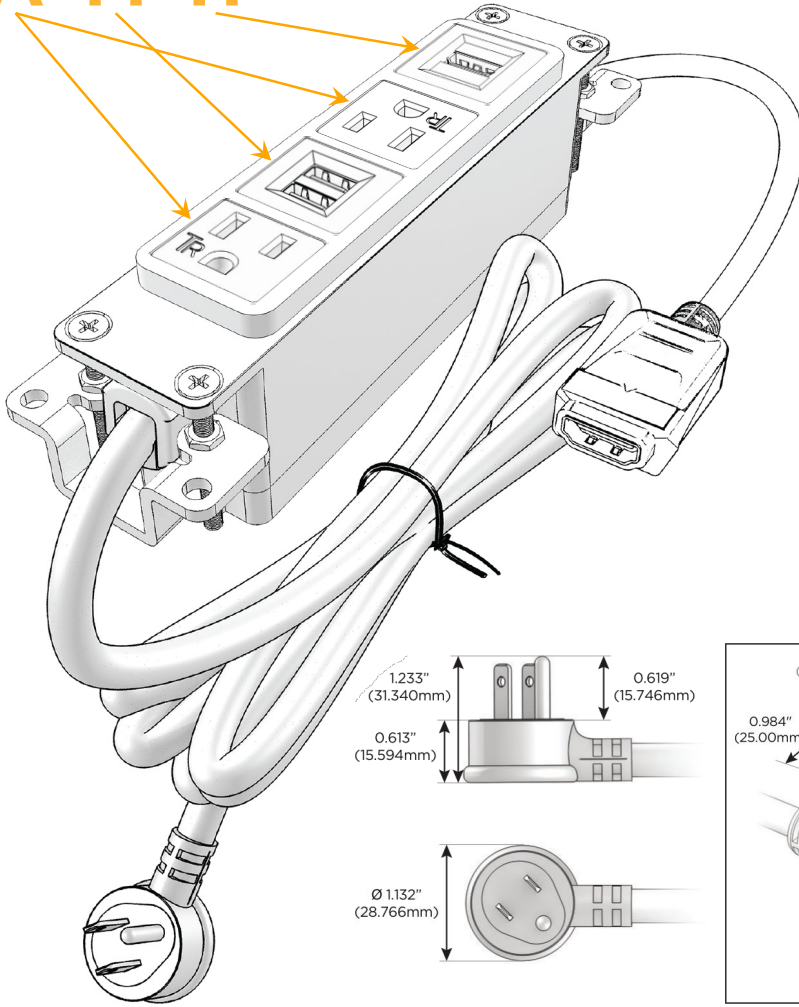

Plug:

Supplied with Low Profile Flat 45° Angle 120 VAC Plug

Optional Standard Straight 120 VAC Plug

Optional Straight 120 VAC Pass-through Plug

- CLEAN, COMPACT DESIGN
- STREAMLINED
- LOW PROFILE
- SIDE-EXITING CORDS
- PLUG & PLAY
- 6' AC CORD & PLUG (FLAT PLUG STANDARD)
- CUSTOMIZABLE CONFIGURATIONS AND FINISHES
- UL LISTED FOR MOUNTING IN FURNITURE
- 15A

M-POWER-4T

AC POWER & DATA CONNECTIVITY SOLUTION

M-POWER-4T-AMAH-BZ5AB

Specs:

Modules/Ports:

- A** Tamper Resistant AC Receptacle
- M** Double USB-A (Fast Charging Ports - 18W)
- H** HDMI

A M H

Distributed by