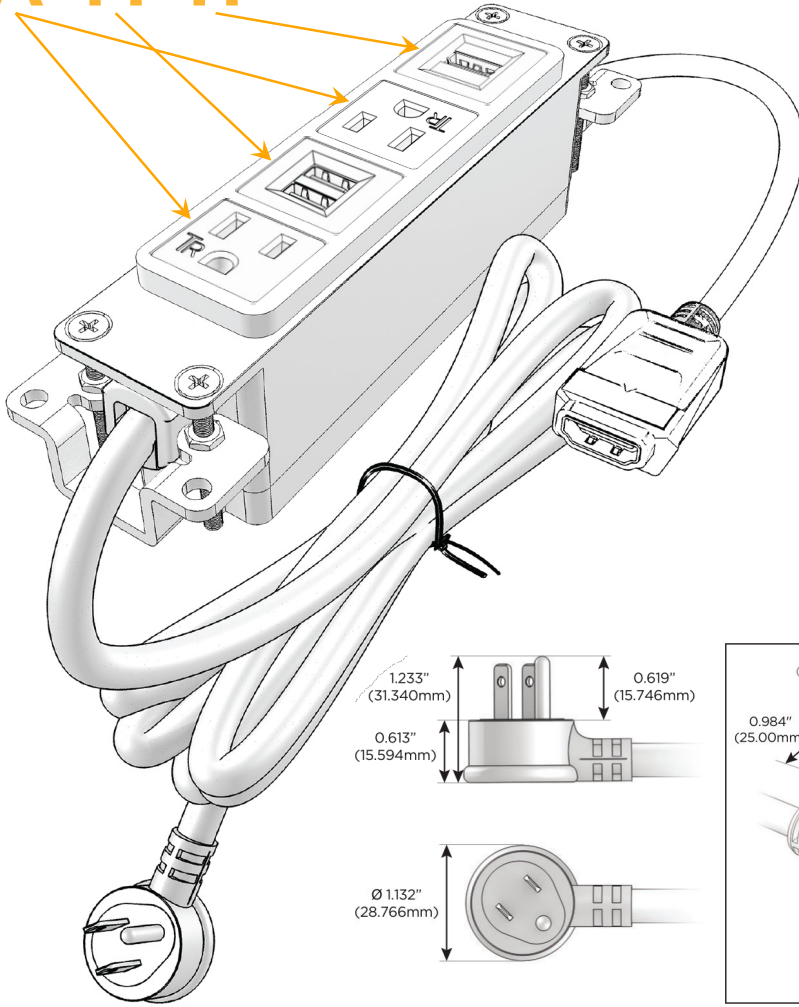

Bezel Finish: **ANTIQUED ARCHITECTURAL BRONZE (ABS)**

Custom Finishes Available M-POWER-4T-AMAH-BZ5AAB

Features:

Module/Port Options:

- A** Tamper Resistant AC Receptacle
- E** USB-A & USB-C (20W)
- M** Double USB-A (Fast Charging Ports - 18W)
- H** HDMI
- 6** CAT 6
- 12** RJ 12
- X** Switched AC
- Y** 3-Way Switch (Low Voltage)
- V** USB-C (45W High Speed Charging Port)
- S** USB-C (25W High Speed Charging Port)
- R** Switched AC (Rocker Switch)
- D** Dimmer Switch

Plug:

Supplied with Low Profile Flat 45° Angle 120 VAC Plug

Optional Standard Straight 120 VAC Plug

Optional Straight 120 VAC Pass-through Plug

- CLEAN, COMPACT DESIGN
- STREAMLINED
- LOW PROFILE
- SIDE-EXITING CORDS
- PLUG & PLAY
- 6' AC CORD & PLUG (FLAT PLUG STANDARD)
- CUSTOMIZABLE CONFIGURATIONS AND FINISHES
- UL LISTED FOR MOUNTING IN FURNITURE
- 15A

M-POWER-4T

AC POWER & DATA CONNECTIVITY SOLUTION

M-POWER-4T-AMAH-BZ5AAB

Specs:

Modules/Ports:

- A** Tamper Resistant AC Receptacle
- M** Double USB-A (Fast Charging Ports - 18W)
- H** HDMI

A M H

Distributed by