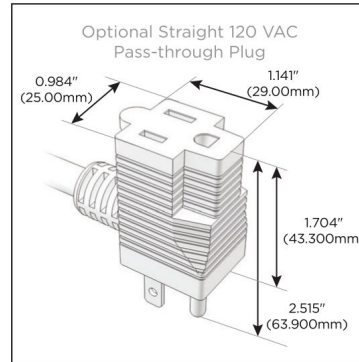

Plug:

Supplied with Low Profile Flat 45° Angle 120 VAC Plug

Optional Standard Straight 120 VAC Plug

Optional Straight 120 VAC Pass-through Plug

- CLEAN, COMPACT DESIGN
- STREAMLINED
- LOW PROFILE
- SIDE-EXITING CORDS
- PLUG & PLAY
- 6' AC CORD & PLUG (FLAT PLUG STANDARD)
- CUSTOMIZABLE CONFIGURATIONS AND FINISHES
- UL LISTED FOR MOUNTING IN FURNITURE
- 15A

M-POWER-4T

AC POWER & DATA CONNECTIVITY SOLUTION

M-POWER-4T-AMAH-BZ5AAB

Specs:

Modules/Ports:

- A** Tamper Resistant AC Receptacle
- M** Double USB-A (Fast Charging Ports - 18W)
- H** HDMI

A M H

Distributed by