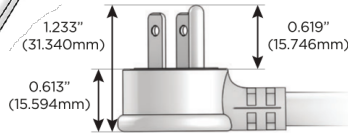

M-POWER-4T

AC POWER & DATA CONNECTIVITY SOLUTION

M-POWER-4T-AMAH-BZ5AAB

Specs:

Modules/Ports:

- A** Tamper Resistant AC Receptacle
- M** Double USB-A (Fast Charging Ports - 18W)
- H** HDMI

A M H

Distributed by