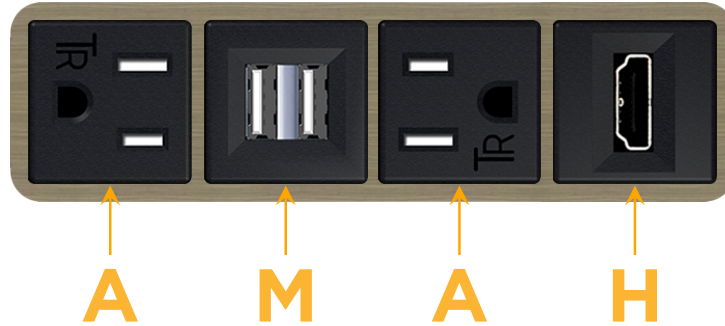

Bezel Finish: **ANTIQUED ARCHITECTURAL BRONZE (ABS)**

Custom Finishes Available M-POWER-4T-AMAH-BZ5AAB

Features:

Module/Port Options:

- A** Tamper Resistant AC Receptacle
- E** USB-A & USB-C (20W)
- M** Double USB-A (Fast Charging Ports - 18W)
- H** HDMI
- 6** CAT 6
- 12** RJ 12
- X** Switched AC
- Y** 3-Way Switch (Low Voltage)
- V** USB-C (45W High Speed Charging Port)
- S** USB-C (25W High Speed Charging Port)
- R** Switched AC (Rocker Switch)
- D** Dimmer Switch

Plug:

Supplied with Low Profile Flat 45° Angle 120 VAC Plug

Optional Standard Straight 120 VAC Plug

Optional Straight 120 VAC Pass-through Plug

- CLEAN, COMPACT DESIGN
- STREAMLINED
- LOW PROFILE
- SIDE-EXITING CORDS
- PLUG & PLAY
- 6' AC CORD & PLUG (FLAT PLUG STANDARD)
- CUSTOMIZABLE CONFIGURATIONS AND FINISHES
- UL LISTED FOR MOUNTING IN FURNITURE
- 15A

M-POWER-4T

AC POWER & DATA CONNECTIVITY SOLUTION

M-POWER-4T-AMAH-BZ5AAB

Specs:

Modules/Ports:

- A** Tamper Resistant AC Receptacle
- M** Double USB-A (Fast Charging Ports - 18W)
- H** HDMI

A M H

Distributed by