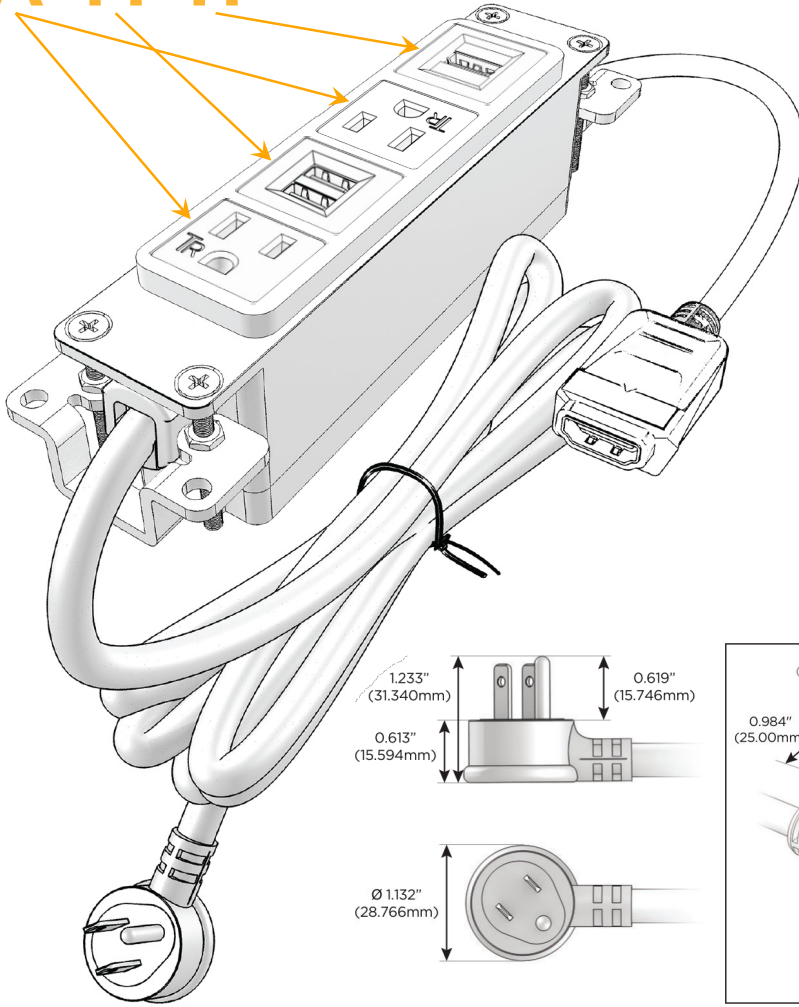

Bezel Finish: **SOLID BRONZE BRUSHED**

Custom Finishes Available M-POWER-4T-AMAH-BZ4B

Features:

Module/Port Options:

- A** Tamper Resistant AC Receptacle
- E** USB-A & USB-C (20W)
- M** Double USB-A (Fast Charging Ports - 18W)
- H** HDMI
- 6** CAT 6
- 12** RJ 12
- X** Switched AC
- Y** 3-Way Switch (Low Voltage)
- V** USB-C (45W High Speed Charging Port)
- S** USB-C (25W High Speed Charging Port)
- R** Switched AC (Rocker Switch)
- D** Dimmer Switch

Plug:

Supplied with Low Profile Flat 45° Angle 120 VAC Plug

Optional Standard Straight 120 VAC Plug

Optional Straight 120 VAC Pass-through Plug

- CLEAN, COMPACT DESIGN
- STREAMLINED
- LOW PROFILE
- SIDE-EXITING CORDS
- PLUG & PLAY
- 6' AC CORD & PLUG (FLAT PLUG STANDARD)
- CUSTOMIZABLE CONFIGURATIONS AND FINISHES
- UL LISTED FOR MOUNTING IN FURNITURE
- 15A

M-POWER-4T

AC POWER & DATA CONNECTIVITY SOLUTION

M-POWER-4T-AMAH-BZ4B

Specs:

Modules/Ports:

- A** Tamper Resistant AC Receptacle
- M** Double USB-A (Fast Charging Ports - 18W)
- H** HDMI

A M H

Distributed by