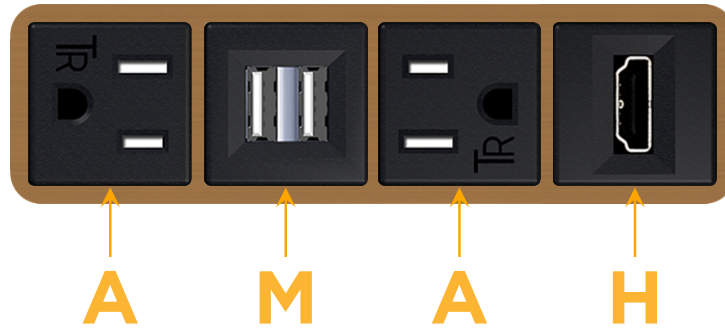

Bezel Finish: **SOLID BRONZE BRUSHED**

Custom Finishes Available M-POWER-4T-AMAH-BZ4B

Features:

Module/Port Options:

- A** Tamper Resistant AC Receptacle
- E** USB-A & USB-C (20W)
- M** Double USB-A (Fast Charging Ports - 18W)
- H** HDMI
- 6** CAT 6
- 12** RJ 12
- X** Switched AC
- Y** 3-Way Switch (Low Voltage)
- V** USB-C (45W High Speed Charging Port)
- S** USB-C (25W High Speed Charging Port)
- R** Switched AC (Rocker Switch)
- D** Dimmer Switch

Plug:

Supplied with Low Profile Flat 45° Angle 120 VAC Plug

Optional Standard Straight 120 VAC Plug

Optional Straight 120 VAC Pass-through Plug

- CLEAN, COMPACT DESIGN
- STREAMLINED
- LOW PROFILE
- SIDE-EXITING CORDS
- PLUG & PLAY
- 6' AC CORD & PLUG (FLAT PLUG STANDARD)
- CUSTOMIZABLE CONFIGURATIONS AND FINISHES
- UL LISTED FOR MOUNTING IN FURNITURE
- 15A

M-POWER-4T

AC POWER & DATA CONNECTIVITY SOLUTION

M-POWER-4T-AMAH-BZ4B

Specs:

Modules/Ports:

- A** Tamper Resistant AC Receptacle
- M** Double USB-A (Fast Charging Ports - 18W)
- H** HDMI

A M H

Distributed by