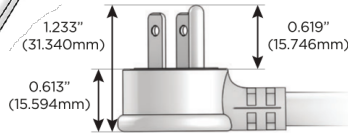

M-POWER-4T

AC POWER & DATA CONNECTIVITY SOLUTION

M-POWER-4T-AMAH-BZ4B

Specs:

Modules/Ports:

- A** Tamper Resistant AC Receptacle
- M** Double USB-A (Fast Charging Ports - 18W)
- H** HDMI

A M H

Distributed by