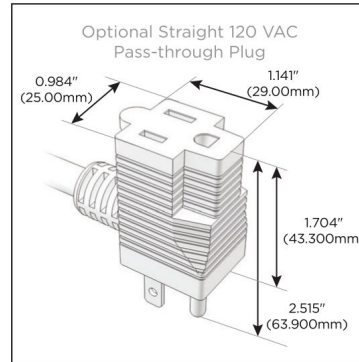

Plug:

Supplied with Low Profile Flat 45° Angle 120 VAC Plug

Optional Standard Straight 120 VAC Plug

Optional Straight 120 VAC Pass-through Plug

- CLEAN, COMPACT DESIGN
- STREAMLINED
- LOW PROFILE
- SIDE-EXITING CORDS
- PLUG & PLAY
- 6' AC CORD & PLUG (FLAT PLUG STANDARD)
- CUSTOMIZABLE CONFIGURATIONS AND FINISHES
- UL LISTED FOR MOUNTING IN FURNITURE
- 15A

M-POWER-4T

AC POWER & DATA CONNECTIVITY SOLUTION

M-POWER-4T-AMAH-BZ4B

Specs:

Modules/Ports:

- A** Tamper Resistant AC Receptacle
- M** Double USB-A (Fast Charging Ports - 18W)
- H** HDMI

A M H

Distributed by