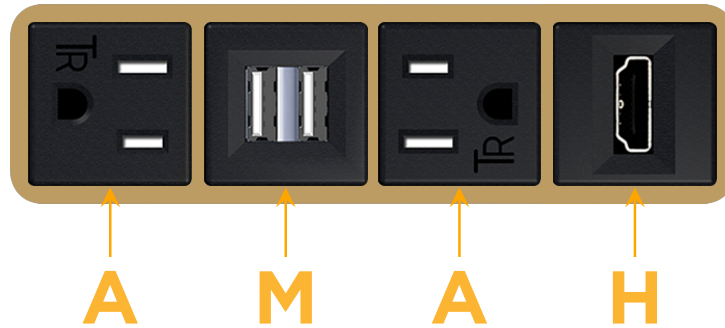

Bezel Finish: **BRASS (ABS)**

Custom Finishes Available M-POWER-4T-AMAH-BRAB

Features:

Module/Port Options:

- A** Tamper Resistant AC Receptacle
- E** USB-A & USB-C (20W)
- M** Double USB-A (Fast Charging Ports - 18W)
- H** HDMI
- 6** CAT 6
- 12** RJ 12
- X** Switched AC
- Y** 3-Way Switch (Low Voltage)
- V** USB-C (45W High Speed Charging Port)
- S** USB-C (25W High Speed Charging Port)
- R** Switched AC (Rocker Switch)
- D** Dimmer Switch

Plug:

Supplied with Low Profile Flat 45° Angle 120 VAC Plug

Optional Standard Straight 120 VAC Plug

Optional Straight 120 VAC Pass-through Plug

- CLEAN, COMPACT DESIGN
- STREAMLINED
- LOW PROFILE
- SIDE-EXITING CORDS
- PLUG & PLAY
- 6' AC CORD & PLUG (FLAT PLUG STANDARD)
- CUSTOMIZABLE CONFIGURATIONS AND FINISHES
- UL LISTED FOR MOUNTING IN FURNITURE
- 15A

M-POWER-4T

AC POWER & DATA CONNECTIVITY SOLUTION

M-POWER-4T-AMAH-BRAB

Specs:

Modules/Ports:

- A** Tamper Resistant AC Receptacle
- M** Double USB-A (Fast Charging Ports - 18W)
- H** HDMI

A M H

Distributed by