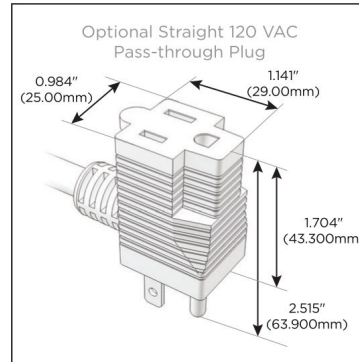

Plug:

Supplied with Low Profile Flat 45° Angle 120 VAC Plug

Optional Standard Straight 120 VAC Plug

Optional Straight 120 VAC Pass-through Plug

- CLEAN, COMPACT DESIGN
- STREAMLINED
- LOW PROFILE
- SIDE-EXITING CORDS
- PLUG & PLAY
- 6' AC CORD & PLUG (FLAT PLUG STANDARD)
- CUSTOMIZABLE CONFIGURATIONS AND FINISHES
- UL LISTED FOR MOUNTING IN FURNITURE
- 15A

M-POWER-4T

AC POWER & DATA CONNECTIVITY SOLUTION

M-POWER-4T-AMAH-BRAB

Specs:

Modules/Ports:

- A** Tamper Resistant AC Receptacle
- M** Double USB-A (Fast Charging Ports - 18W)
- H** HDMI

A M H

Distributed by