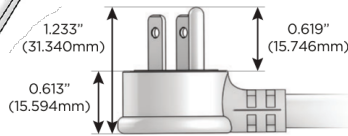

M-POWER-4T

AC POWER & DATA CONNECTIVITY SOLUTION

M-POWER-4T-AMAH-BRAB

Specs:

Modules/Ports:

- A** Tamper Resistant AC Receptacle
- M** Double USB-A (Fast Charging Ports - 18W)
- H** HDMI

A M H

Distributed by