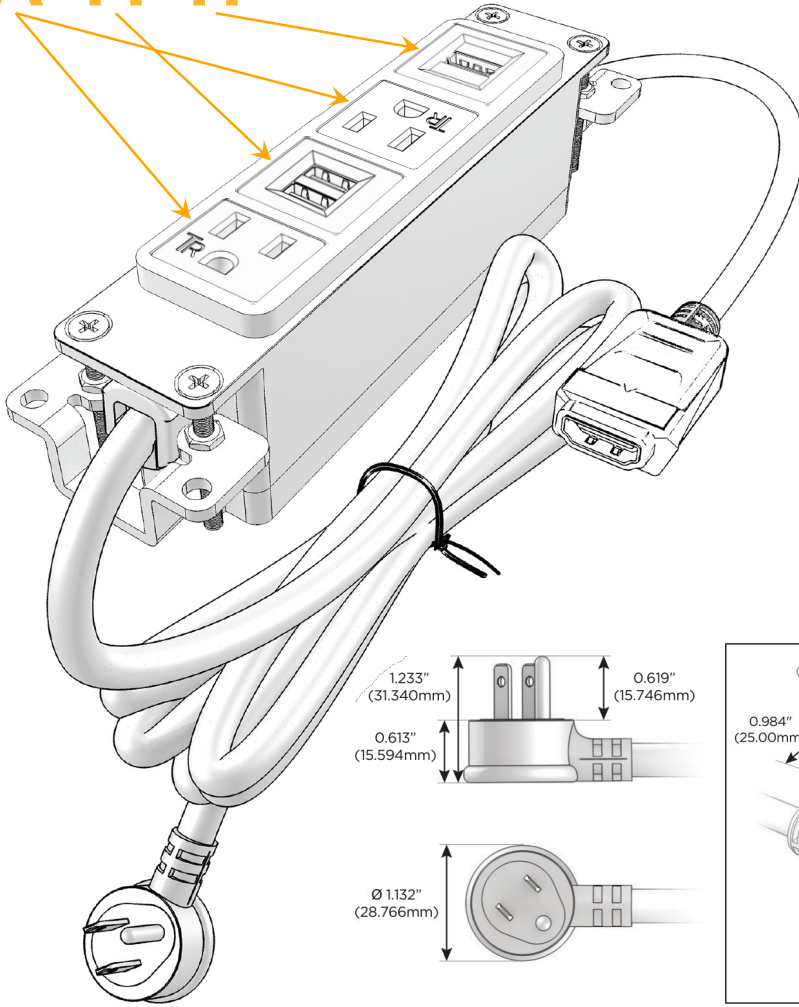

Bezel Finish: **BRASS (ABS)**

Custom Finishes Available M-POWER-4T-AMAH-BRAB

Features:

Module/Port Options:

- A** Tamper Resistant AC Receptacle
- E** USB-A & USB-C (20W)
- M** Double USB-A (Fast Charging Ports - 18W)
- H** HDMI
- 6** CAT 6
- 12** RJ 12
- X** Switched AC
- Y** 3-Way Switch (Low Voltage)
- V** USB-C (45W High Speed Charging Port)
- S** USB-C (25W High Speed Charging Port)
- R** Switched AC (Rocker Switch)
- D** Dimmer Switch

Plug:

Supplied with Low Profile Flat 45° Angle 120 VAC Plug

Optional Standard Straight 120 VAC Plug

Optional Straight 120 VAC Pass-through Plug

- CLEAN, COMPACT DESIGN
- STREAMLINED
- LOW PROFILE
- SIDE-EXITING CORDS
- PLUG & PLAY
- 6' AC CORD & PLUG (FLAT PLUG STANDARD)
- CUSTOMIZABLE CONFIGURATIONS AND FINISHES
- UL LISTED FOR MOUNTING IN FURNITURE
- 15A

M-POWER-4T

AC POWER & DATA CONNECTIVITY SOLUTION

M-POWER-4T-AMAH-BRAB

Specs:

Modules/Ports:

- A** Tamper Resistant AC Receptacle
- M** Double USB-A (Fast Charging Ports - 18W)
- H** HDMI

A M H

Distributed by