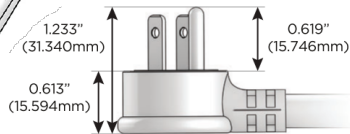

M-POWER-4T

AC POWER & DATA CONNECTIVITY SOLUTION

M-POWER-4T-AMAH-BRAAB

Specs:

Modules/Ports:

- A** Tamper Resistant AC Receptacle
- M** Double USB-A (Fast Charging Ports - 18W)
- H** HDMI

A M H

Distributed by