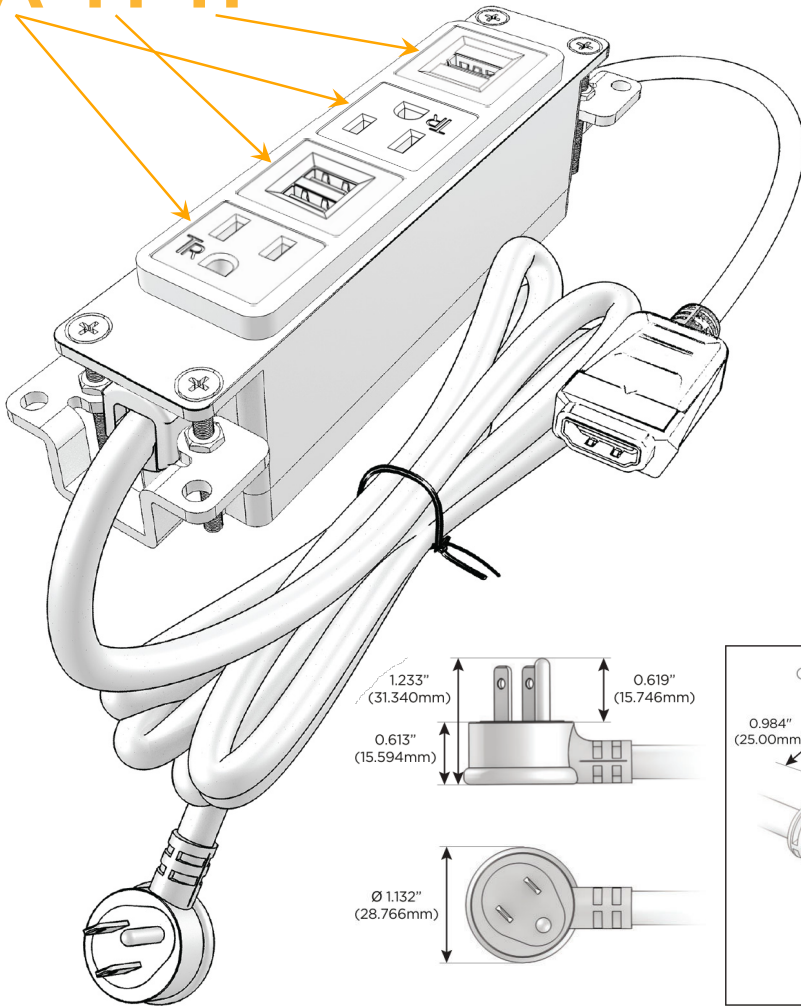

Bezel Finish: **BRASS ANTIQUED (ABS)**

Custom Finishes Available M-POWER-4T-AMAH-BRAAB

Features:

Module/Port Options:

- A** Tamper Resistant AC Receptacle
- E** USB-A & USB-C (20W)
- M** Double USB-A (Fast Charging Ports - 18W)
- H** HDMI
- 6** CAT 6
- 12** RJ 12
- X** Switched AC
- Y** 3-Way Switch (Low Voltage)
- V** USB-C (45W High Speed Charging Port)
- S** USB-C (25W High Speed Charging Port)
- R** Switched AC (Rocker Switch)
- D** Dimmer Switch

Plug:

Supplied with Low Profile Flat 45° Angle 120 VAC Plug

Optional Standard Straight 120 VAC Plug

Optional Straight 120 VAC Pass-through Plug

- CLEAN, COMPACT DESIGN
- STREAMLINED
- LOW PROFILE
- SIDE-EXITING CORDS
- PLUG & PLAY
- 6' AC CORD & PLUG (FLAT PLUG STANDARD)
- CUSTOMIZABLE CONFIGURATIONS AND FINISHES
- UL LISTED FOR MOUNTING IN FURNITURE
- 15A

M-POWER-4T

AC POWER & DATA CONNECTIVITY SOLUTION

M-POWER-4T-AMAH-BRAAB

Specs:

Modules/Ports:

- A** Tamper Resistant AC Receptacle
- M** Double USB-A (Fast Charging Ports - 18W)
- H** HDMI

A M H

Distributed by