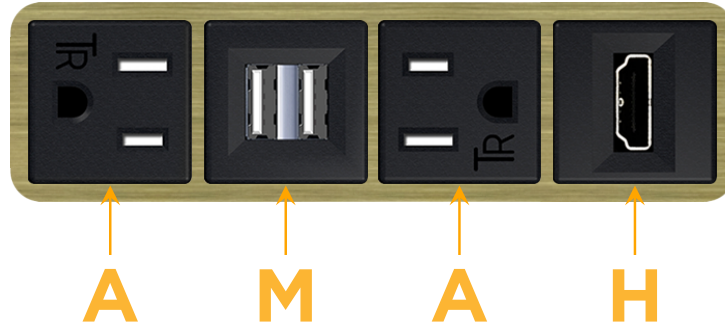

Bezel Finish: **BRASS ANTIQUED (ABS)**

Custom Finishes Available M-POWER-4T-AMAH-BRAAB

Features:

Module/Port Options:

- A** Tamper Resistant AC Receptacle
- E** USB-A & USB-C (20W)
- M** Double USB-A (Fast Charging Ports - 18W)
- H** HDMI
- 6** CAT 6
- 12** RJ 12
- X** Switched AC
- Y** 3-Way Switch (Low Voltage)
- V** USB-C (45W High Speed Charging Port)
- S** USB-C (25W High Speed Charging Port)
- R** Switched AC (Rocker Switch)
- D** Dimmer Switch

Plug:

Supplied with Low Profile Flat 45° Angle 120 VAC Plug

Optional Standard Straight 120 VAC Plug

Optional Straight 120 VAC Pass-through Plug

- CLEAN, COMPACT DESIGN
- STREAMLINED
- LOW PROFILE
- SIDE-EXITING CORDS
- PLUG & PLAY
- 6' AC CORD & PLUG (FLAT PLUG STANDARD)
- CUSTOMIZABLE CONFIGURATIONS AND FINISHES
- UL LISTED FOR MOUNTING IN FURNITURE
- 15A

M-POWER-4T

AC POWER & DATA CONNECTIVITY SOLUTION

M-POWER-4T-AMAH-BRAAB

Specs:

Modules/Ports:

- A** Tamper Resistant AC Receptacle
- M** Double USB-A (Fast Charging Ports - 18W)
- H** HDMI

A M H

Distributed by